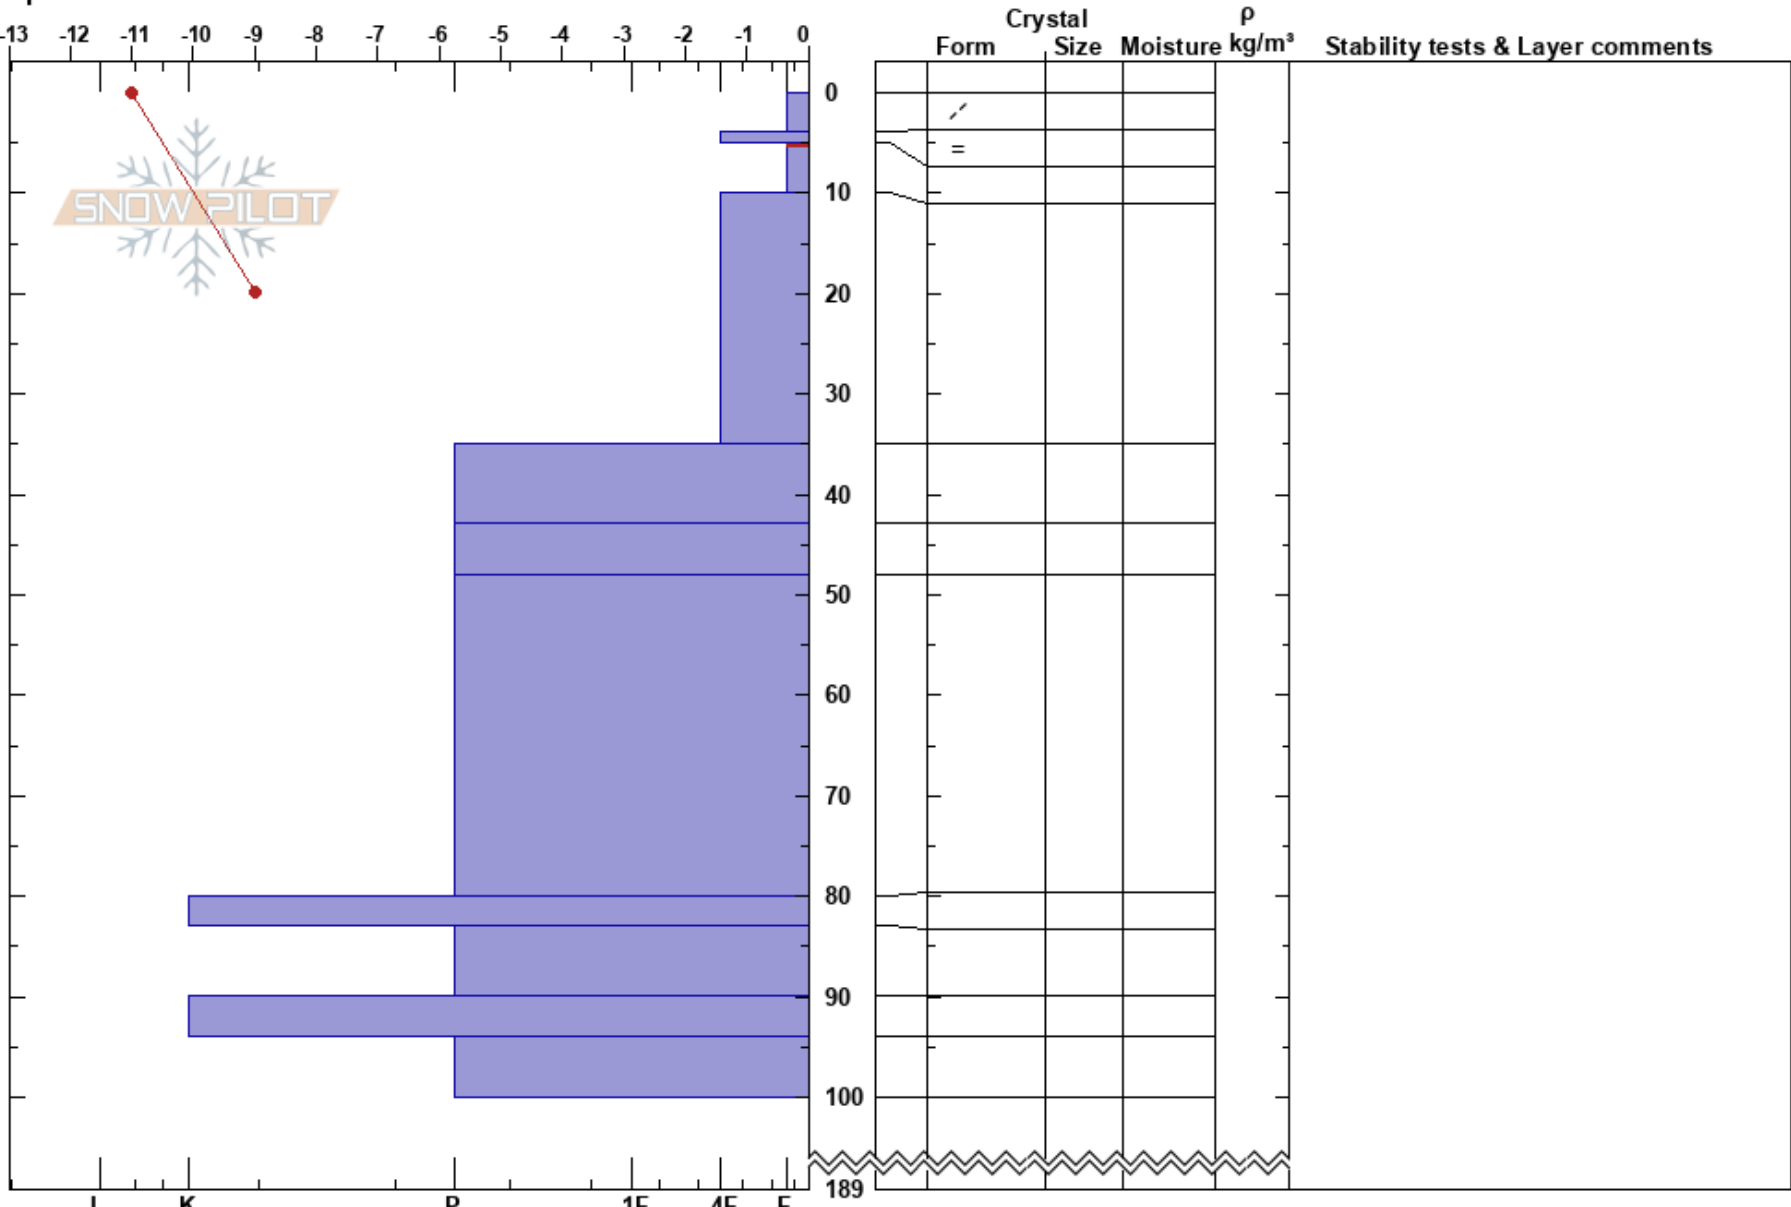

Snow School 20170202
 North Cascades, West WA
 Elevation: 3600 ft
 Aspect: E
 Specifics:

Ben Hannon
 02/02/2017 - 11:15am
 Co-ord:
 Slope Angle: 5°
 Wind Loading: previous

Stability: **HS: 189** **Layer Notes:**
 Air Temperature: -4°C **PF: 20** 5-10cm: Problematic layer
 Sky Cover: CLR
 Precipitation: NO
 Wind: Calm

Notes: Adjacent to 7/8 Road Mt. Baker Ski Area (FS 3080)
 Visible wind impact on snow surface