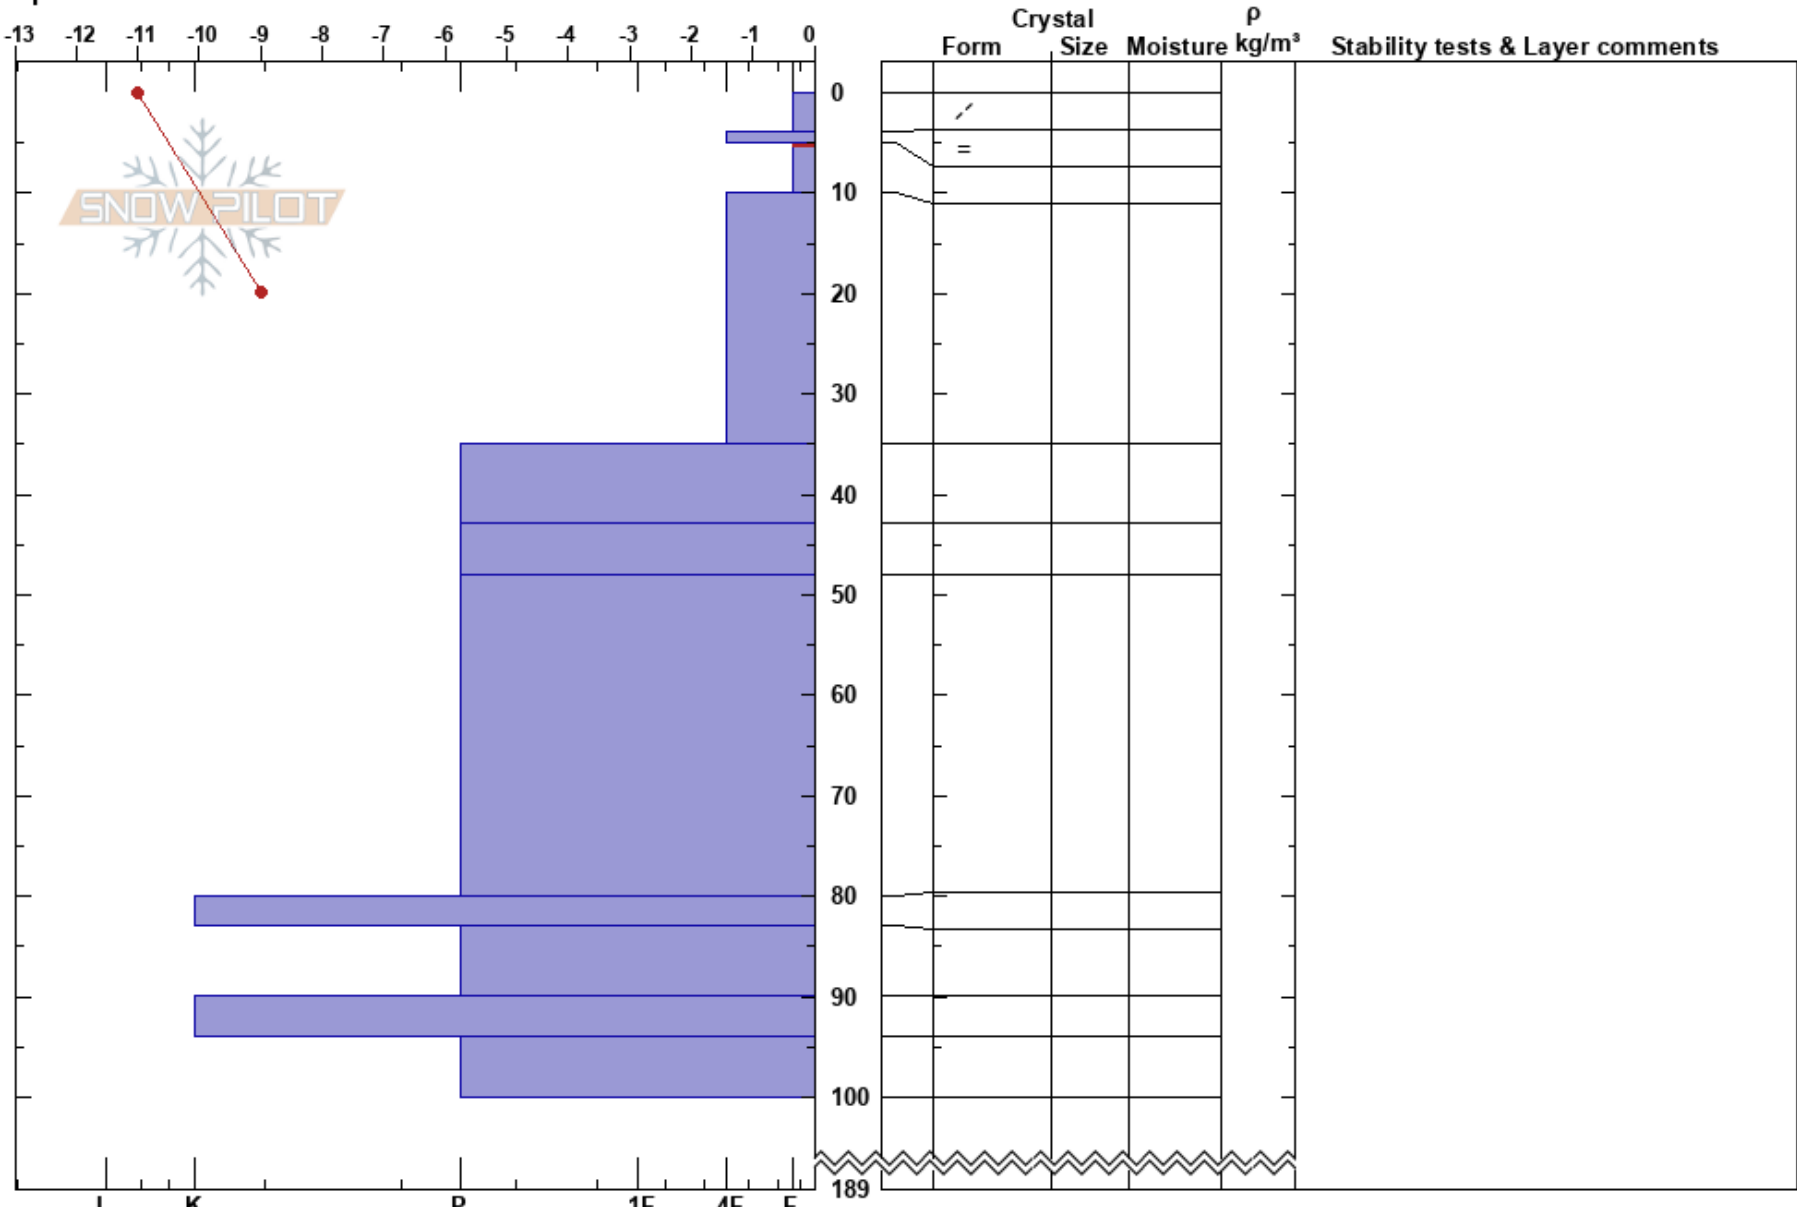

Snow School 20170202  
 North Cascades, West WA  
 Elevation: 3600 ft  
 Aspect: E  
 Specifics:

Ben Hannon  
 02/02/2017 - 11:15am  
 Co-ord:  
 Slope Angle: 5°  
 Wind Loading: previous

Stability: **HS: 189** **Layer Notes:**  
 Air Temperature: -4°C **PF: 20** 5-10cm: Problematic layer  
 Sky Cover: CLR  
 Precipitation: NO  
 Wind: Calm

**Notes:** Adjacent to 7/8 Road Mt. Baker Ski Area (FS 3080)  
 Visible wind impact on snow surface