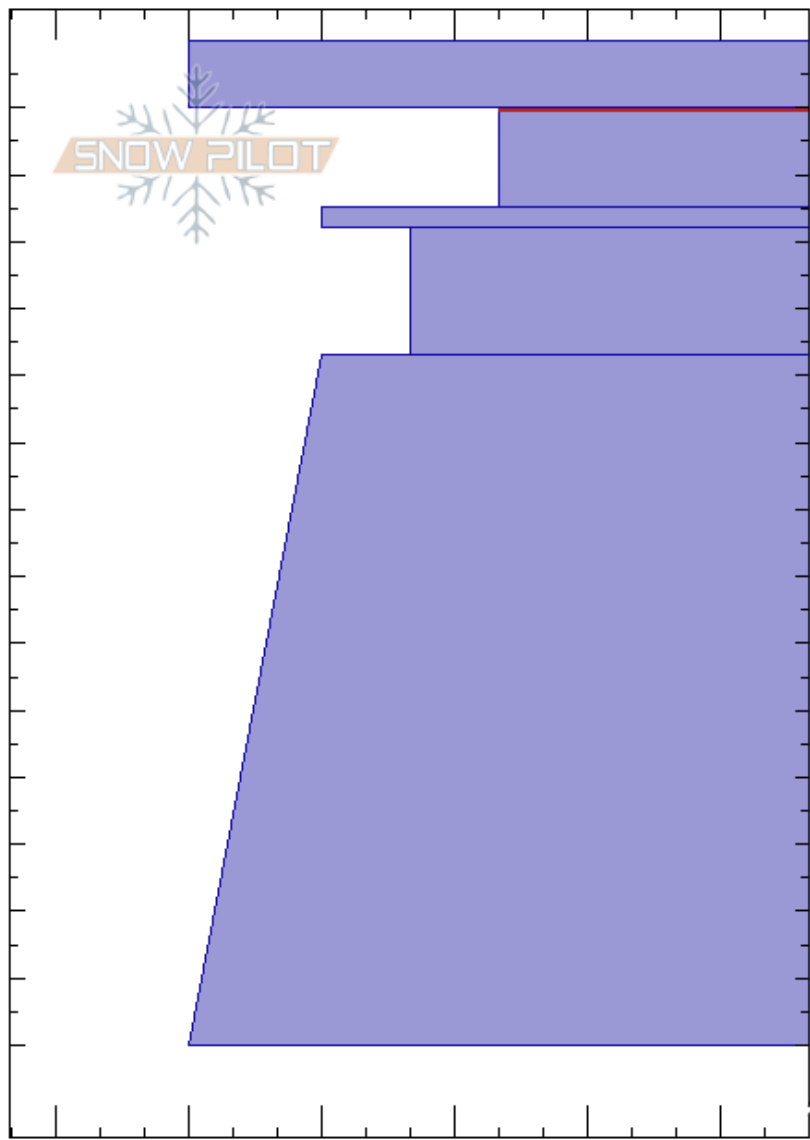

Sister 1 2017020

Ron Simenhois

Stability: Fair Stable

HS:225

Layer Notes:

Front Range

02/02/2017 - 10:15am

Air Temperature: -6°C

10-25cm: Problematic layer

CO

Co-ord: 13S 423682W 439226N

Sky Cover: BKN

Elevation: 11523 ft

Slope Angle: 34°

Precipitation: NO

Aspect: 10°

Wind Loading: previous

Wind: SW Light Breeze

Specifics:

SNOW PILOT

Height (cm)	Crystal		Moisture	ρ kg/m ³	Stability tests & Layer comments
	Form	Size			
0-10	•	0.3			
10-20	• (□)	0.5-1			← ECTP13 @12cm
20-30	•	0.3			
30-40	□	0.5-1			
40-150					
100-110	•	0.3			