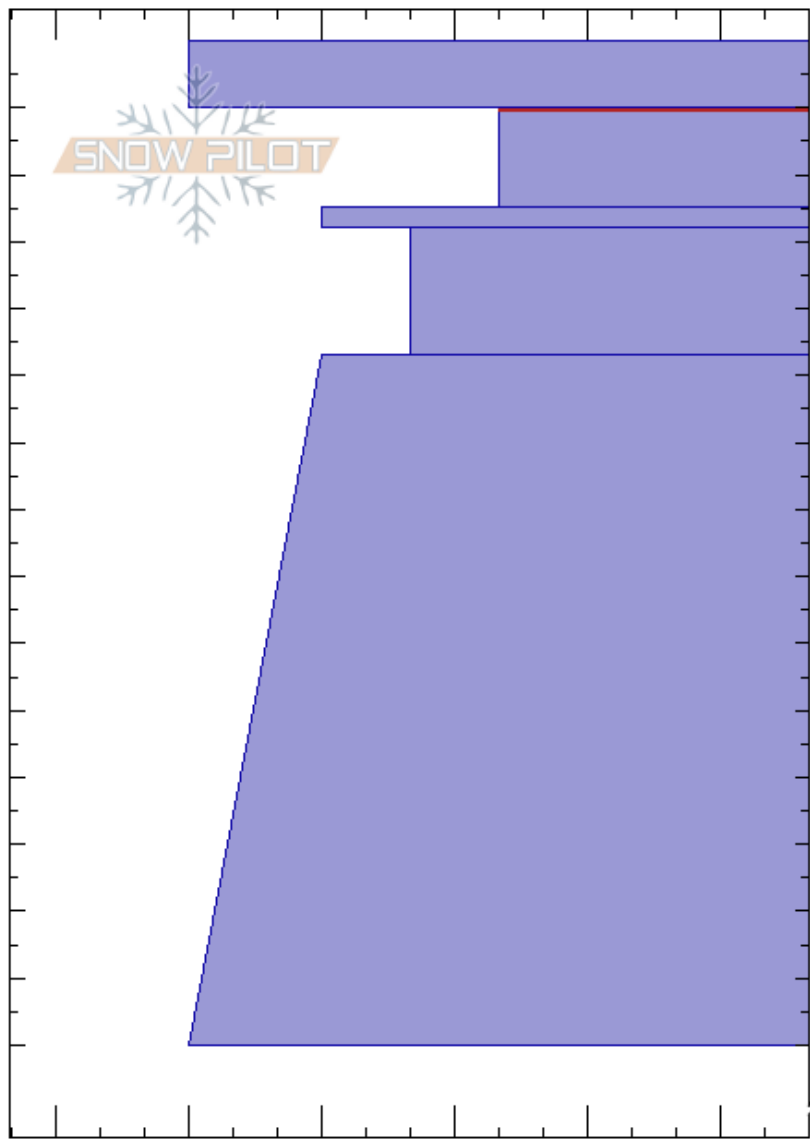

Sister 1 2017020

Ron Simenhois

Stability: Fair Stable

HS:225

Layer Notes:

Front Range

02/02/2017 - 10:15am

Air Temperature: -6°C

10-25cm: Problematic layer

CO

Co-ord: 13S 423682W 439226N

Sky Cover: BKN

Elevation: 11523 ft

Slope Angle: 34°

Precipitation: NO

Aspect: 10°

Wind Loading: previous

Wind: SW Light Breeze

Specifics:

SNOW PILOT

Height (cm)	Crystal		Moisture	ρ kg/m ³	Stability tests & Layer comments
	Form	Size			
0-10	•	0.3			
10-20	• (□)	0.5-1			← ECTP13 @12cm
20-30	•	0.3			
30-40	□	0.5-1			
40-100					
100-150	•	0.3			