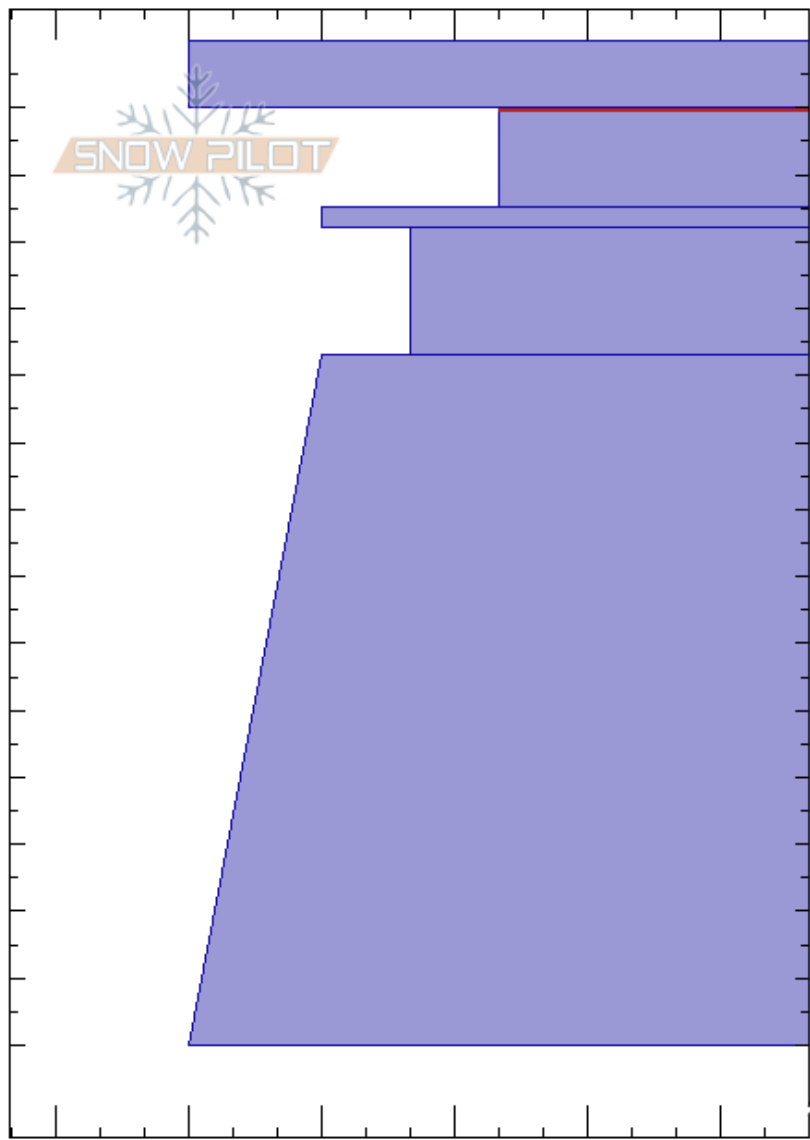

Sister 1 2017020

Ron Simenhois

Stability: Fair Stable

HS:225

Layer Notes:

Front Range

02/02/2017 - 10:15am

Air Temperature: -6°C

10-25cm: Problematic layer

CO

Co-ord: 13S 423682W 439226N

Sky Cover: BKN

Elevation: 11523 ft

Slope Angle: 34°

Precipitation: NO

Aspect: 10°

Wind Loading: previous

Wind: SW Light Breeze

Specifics:

SNOW PILOT

Height (cm)	Crystal		Moisture	ρ kg/m ³	Stability tests & Layer comments
	Form	Size			
0 - 10	•	0.3			
10 - 20	• (□)	0.5-1			← ECTP13 @12cm
20 - 30	•	0.3			
30 - 40	□	0.5-1			
40 - 150					
100 - 110	•	0.3			