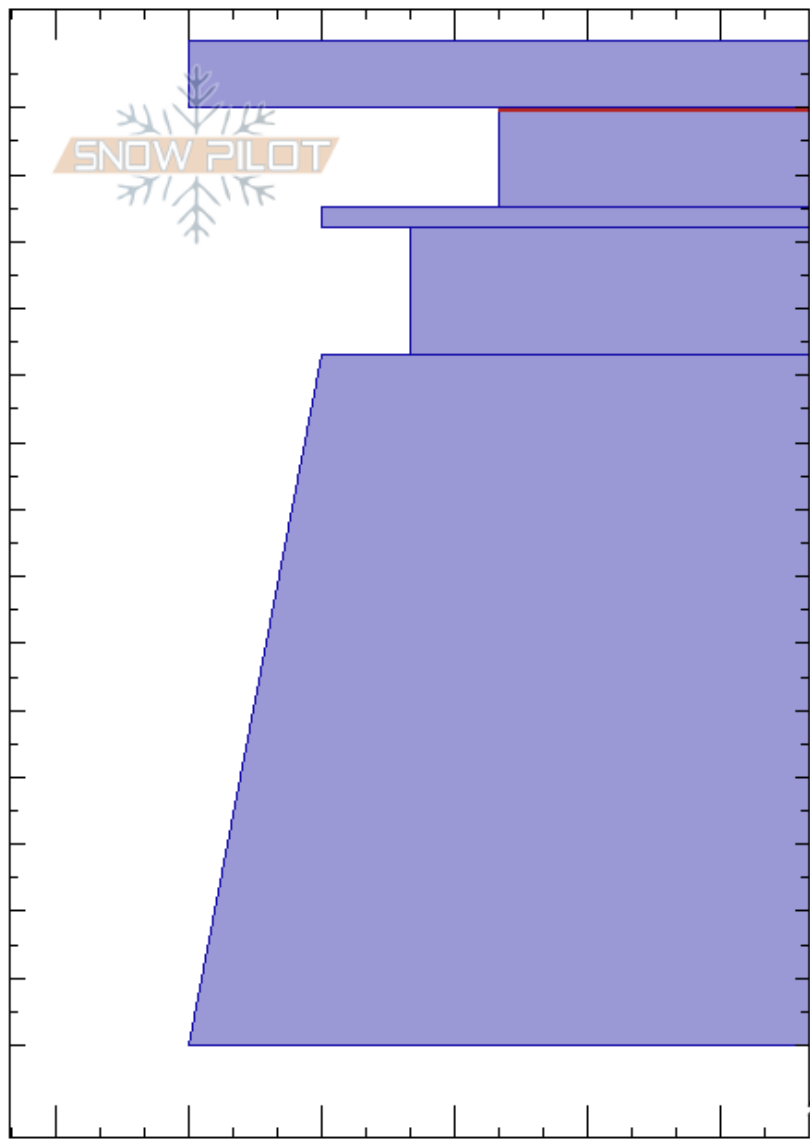

Sister 1 2017020

Ron Simenhois

Stability: Fair Stable

HS:225

Layer Notes:

Front Range

02/02/2017 - 10:15am

Air Temperature: -6°C

10-25cm: Problematic layer

CO

Co-ord: 13S 423682W 439226N

Sky Cover: BKN

Elevation: 11523 ft

Slope Angle: 34°

Precipitation: NO

Aspect: 10°

Wind Loading: previous

Wind: SW Light Breeze

Specifics:

SNOW PILOT

Height (cm)	Crystal		Moisture	$\rho$ kg/m <sup>3</sup>	Stability tests & Layer comments
	Form	Size			
0-10	•	0.3			
10-20	• (□)	0.5-1			← ECTP13 @12cm
20-30	•	0.3			
30-40	□	0.5-1			
40-100					
100-150	•	0.3			