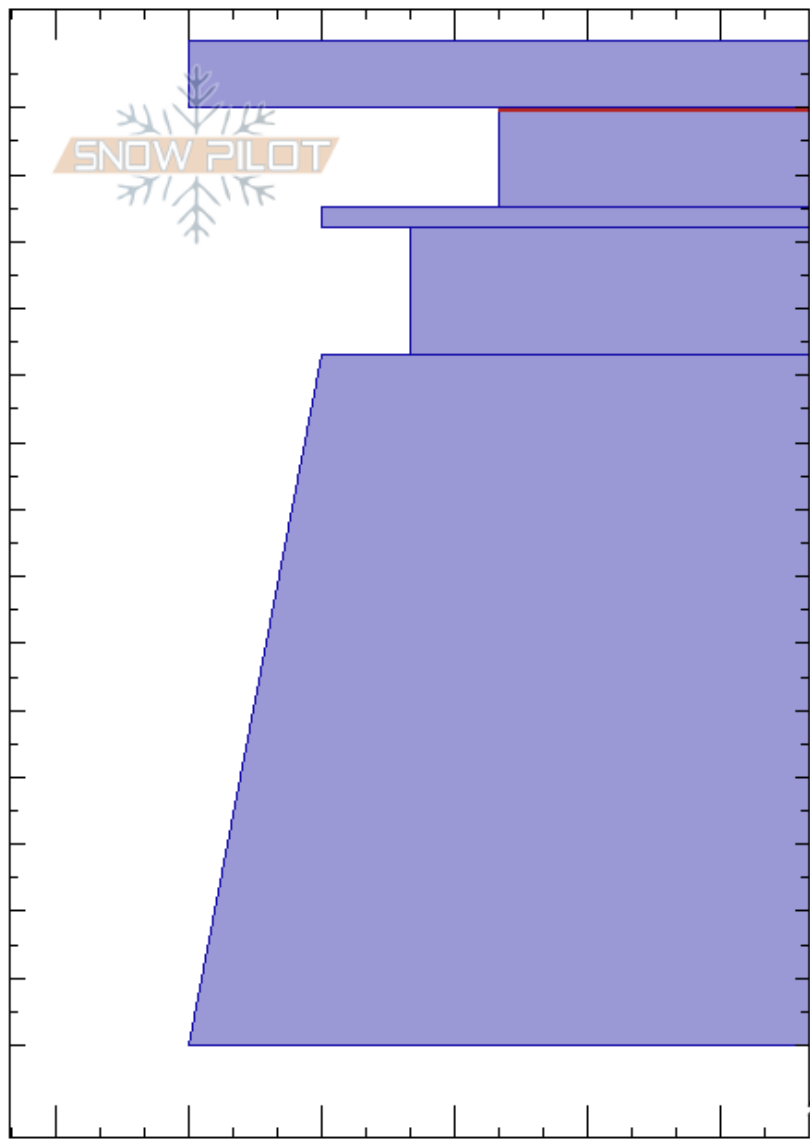

Sister 1 2017020

Ron Simenhois

Stability: Fair Stable

HS:225

Layer Notes:

Front Range

02/02/2017 - 10:15am

Air Temperature: -6°C

10-25cm: Problematic layer

CO

Co-ord: 13S 423682W 439226N

Sky Cover: BKN

Elevation: 11523 ft

Slope Angle: 34°

Precipitation: NO

Aspect: 10°

Wind Loading: previous

Wind: SW Light Breeze

Specifics:

SNOW PILOT

Height (cm)	Crystal		Moisture	$\rho$ kg/m <sup>3</sup>	Stability tests & Layer comments
	Form	Size			
0-10	•	0.3			
10-20	• (□)	0.5-1			← ECTP13 @12cm
20-30	•	0.3			
30-40	□	0.5-1			
40-150					
100-110	•	0.3			