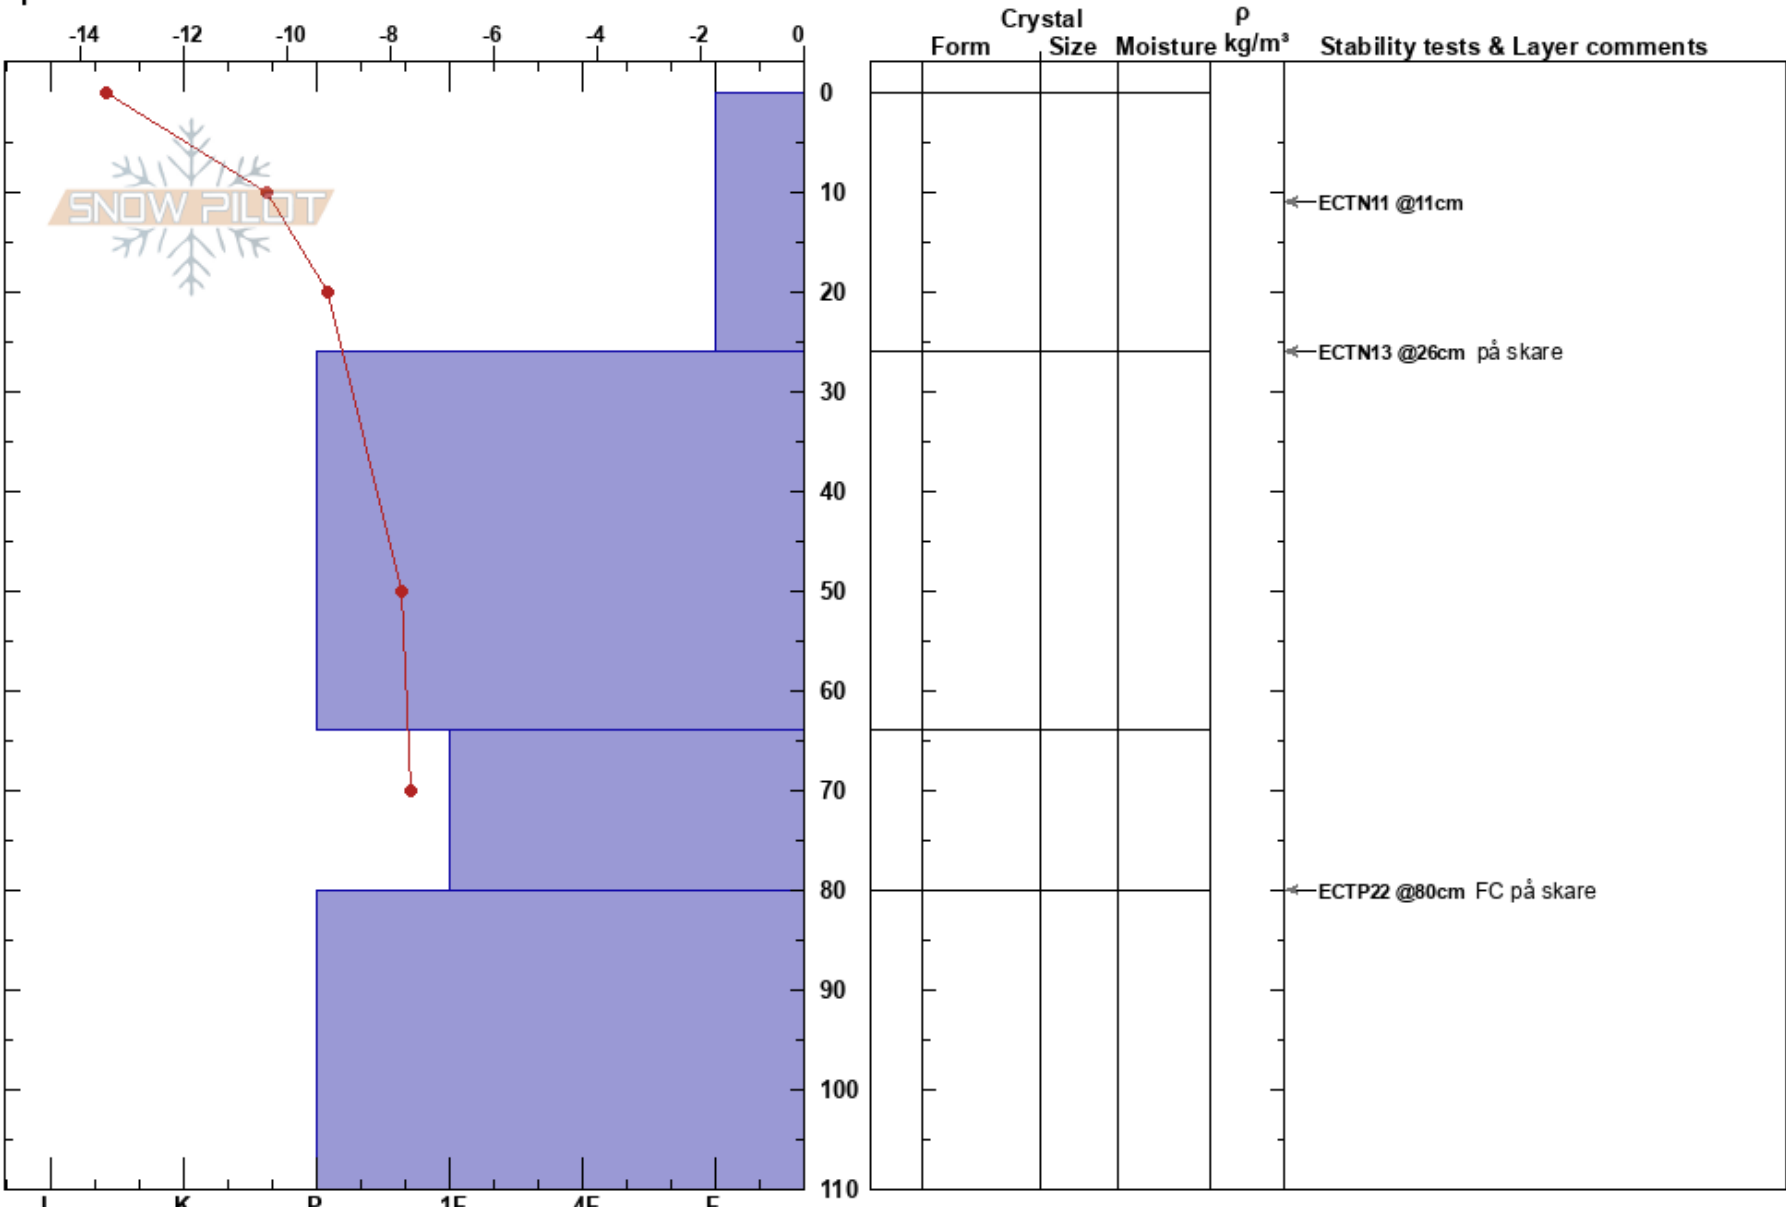

Mortsfjället 10 apr
 Hemavan
 Sweden
 Elevation: 1270 m
 Aspect: 255°
 Specifics:

Mojo Andersson
 10/04/2019 - 11:00
 Co-ord: 65.63426N, 15.48523E
 Slope Angle: 29°
 Wind Loading:

Stability: PF: 14
 Air Temperature: -12.3°C
 Sky Cover: CLR
 Precipitation: NO
 Wind: Calm

Layer Notes:

Notes: