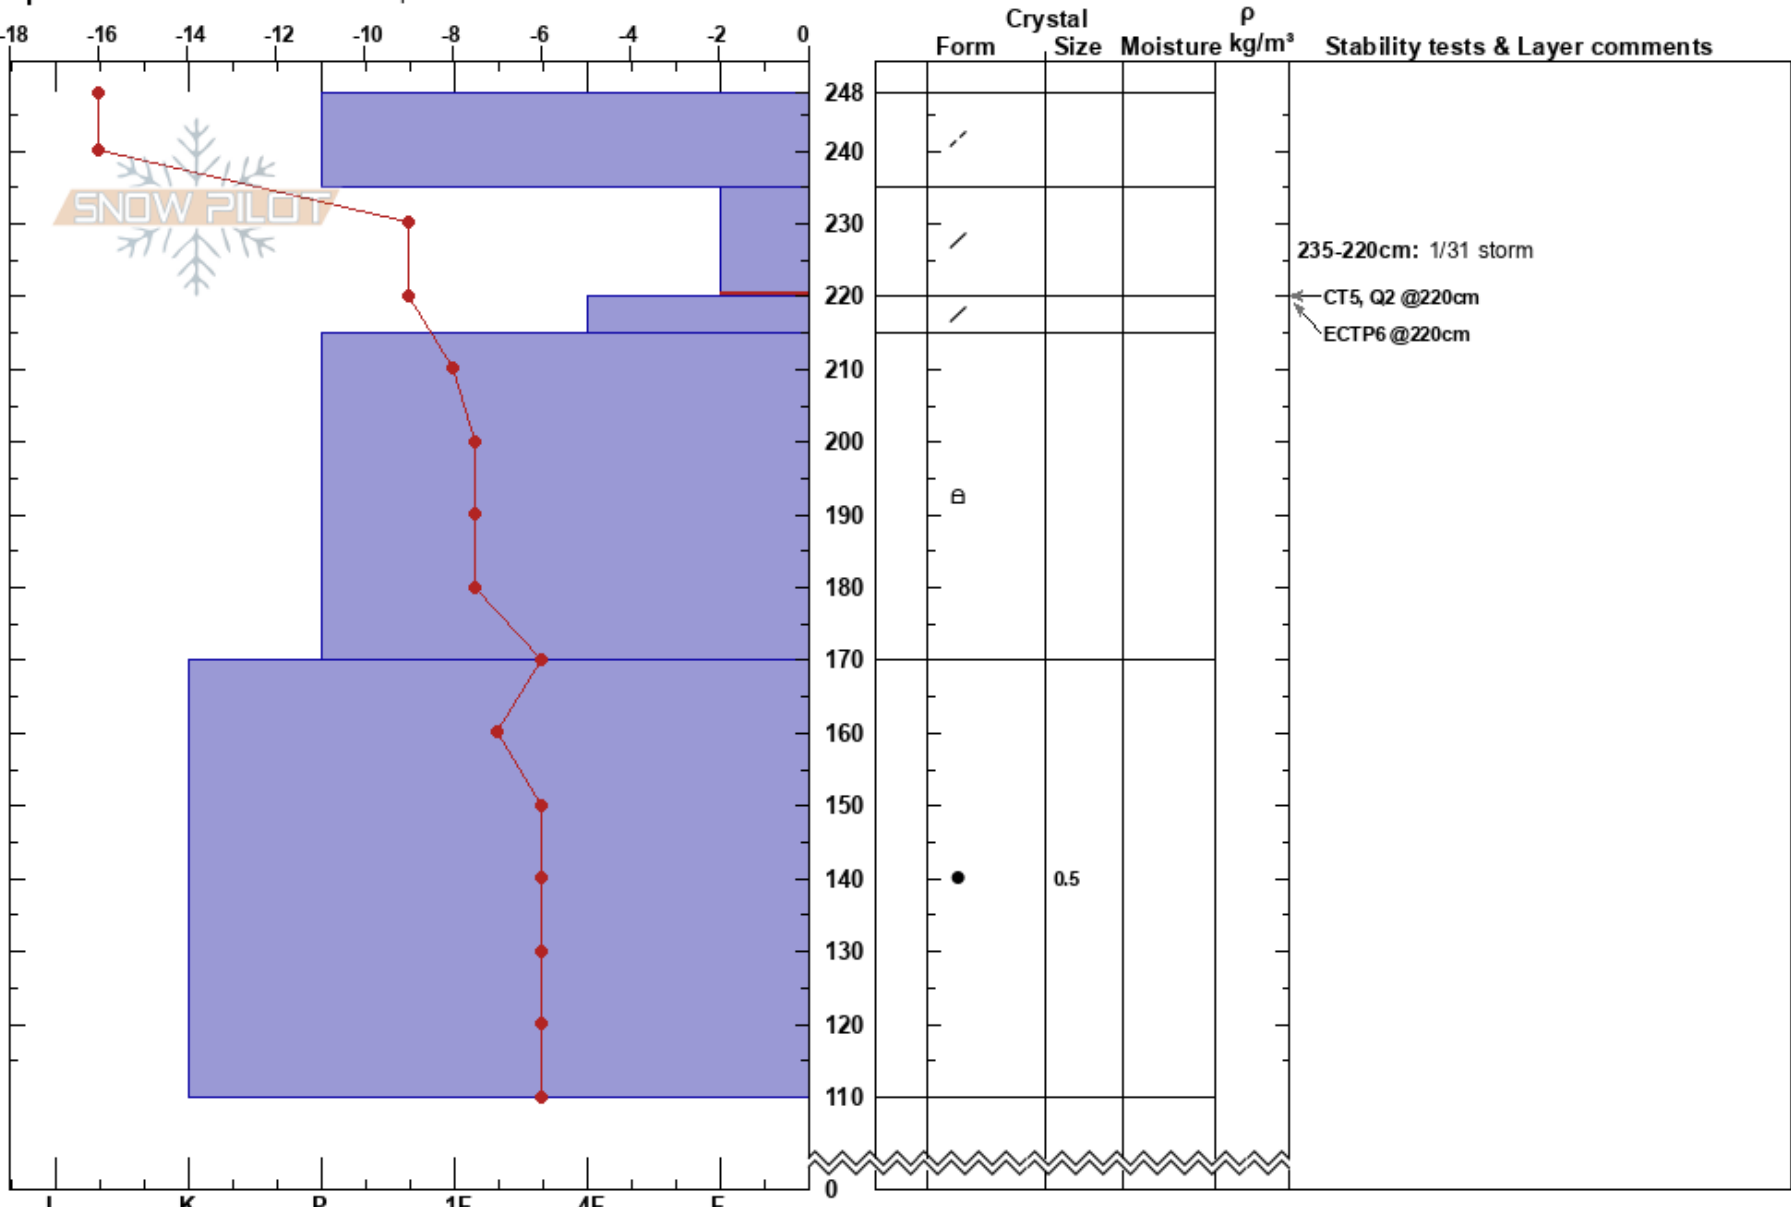

Goose Peak
 Bitterroot
 ID
Elevation: 6200 ft
Aspect: 270°
Specifics: Snowmobile tracks on slope

Melissa Hendrickson
 02/02/2017 - 12:15pm
Co-ord: 47.56140N, -115.84493W
Slope Angle: 29°
Wind Loading: yes

Stability: Fair
Air Temperature: -13°C
Sky Cover: CLR
Precipitation: NO
Wind: E Light Breeze

HS: 248
PS: 5
 235-220cm: 1/31 storm
 235-220cm: Problematic layer

Notes: We saw windloading on multiple aspects from the shifting winds this week in all open and exposed areas. Saw similar results on multiple aspects.