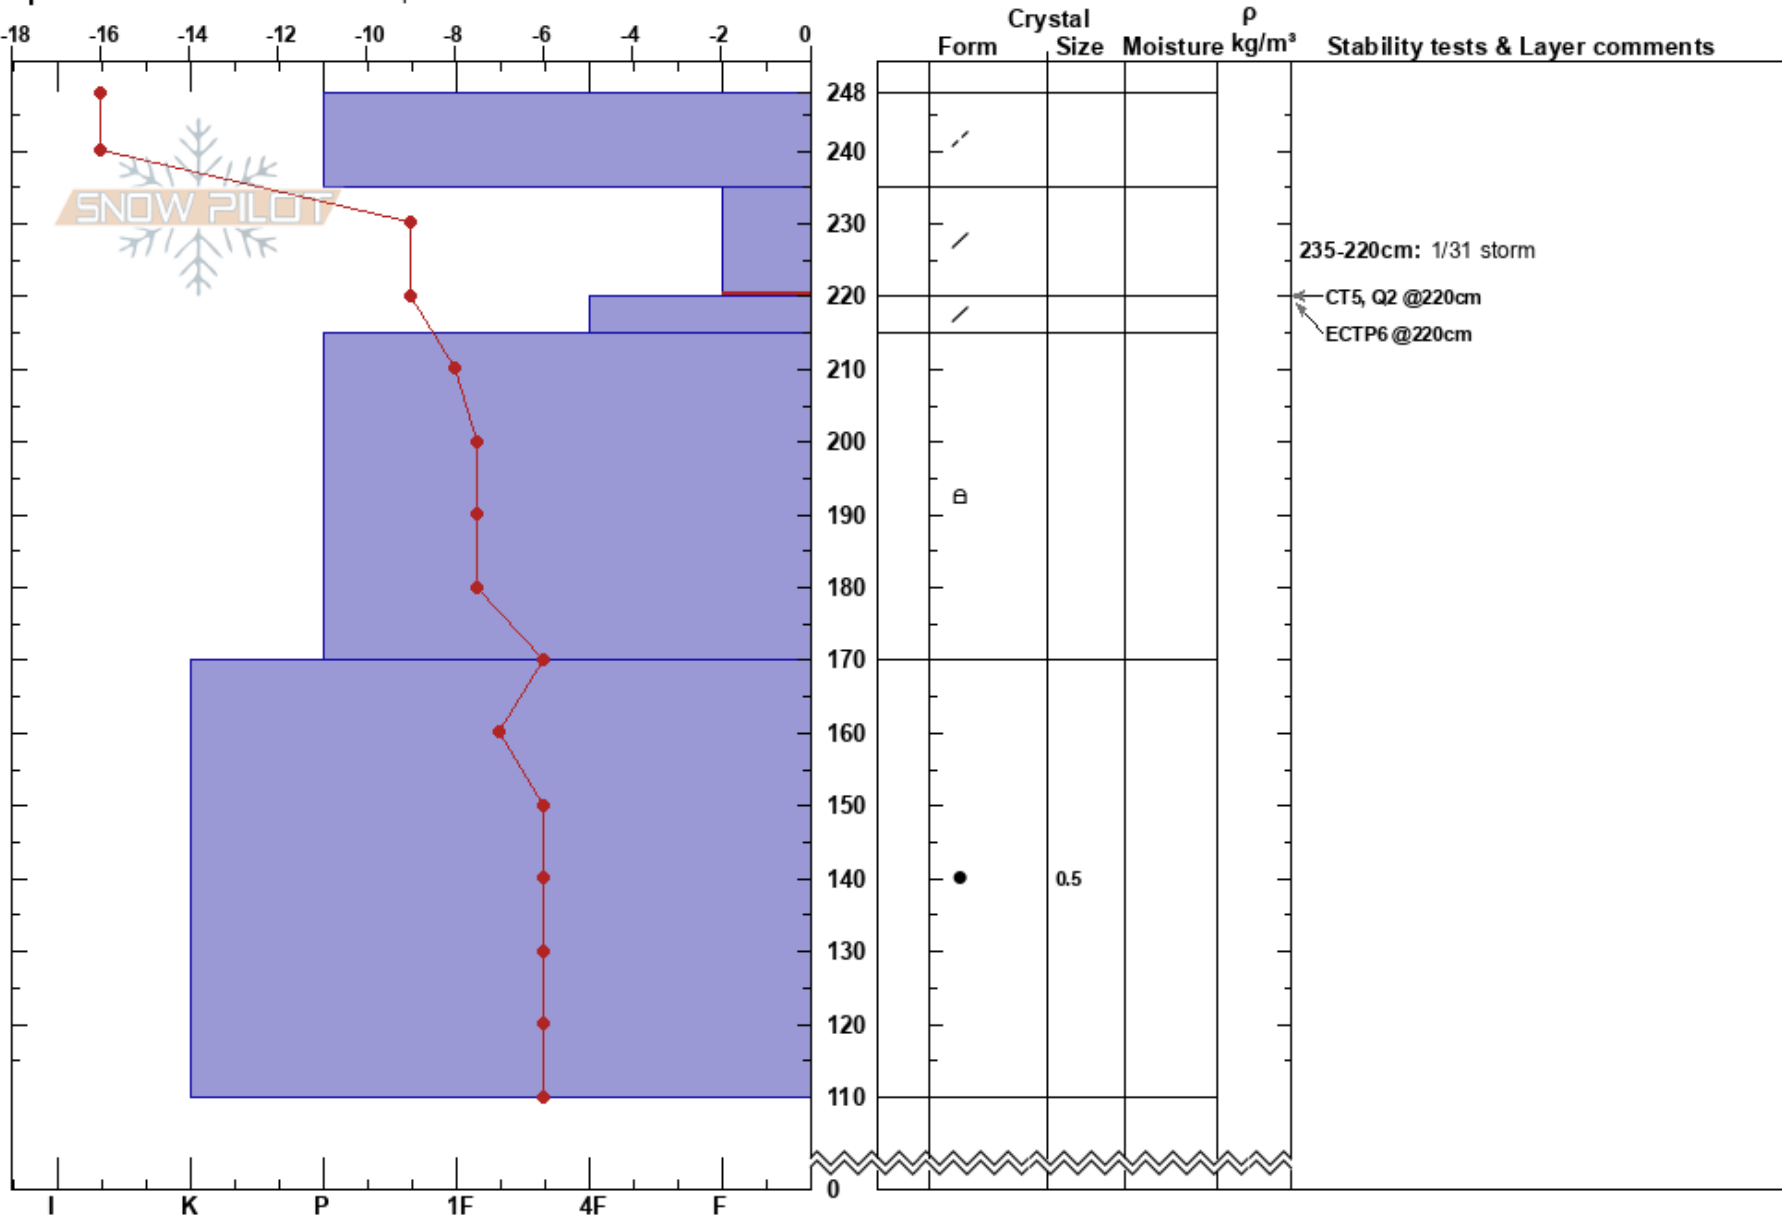

Goose Peak
 Bitterroot
 ID
 Elevation: 6200 ft
 Aspect: 270°
 Specifics: Snowmobile tracks on slope

Melissa Hendrickson
 02/02/2017 - 12:15pm
 Co-ord: 47.56140N, -115.84493W
 Slope Angle: 29°
 Wind Loading: yes

Stability: Fair
 Air Temperature: -13°C
 Sky Cover: CLR
 Precipitation: NO
 Wind: E Light Breeze

HS:248
 PS: 5
 235-220cm: 1/31 storm
 235-220cm: Problematic layer

Notes: We saw windloading on multiple aspects from the shifting winds this week in all open and exposed areas. Saw similar results on multiple aspects.