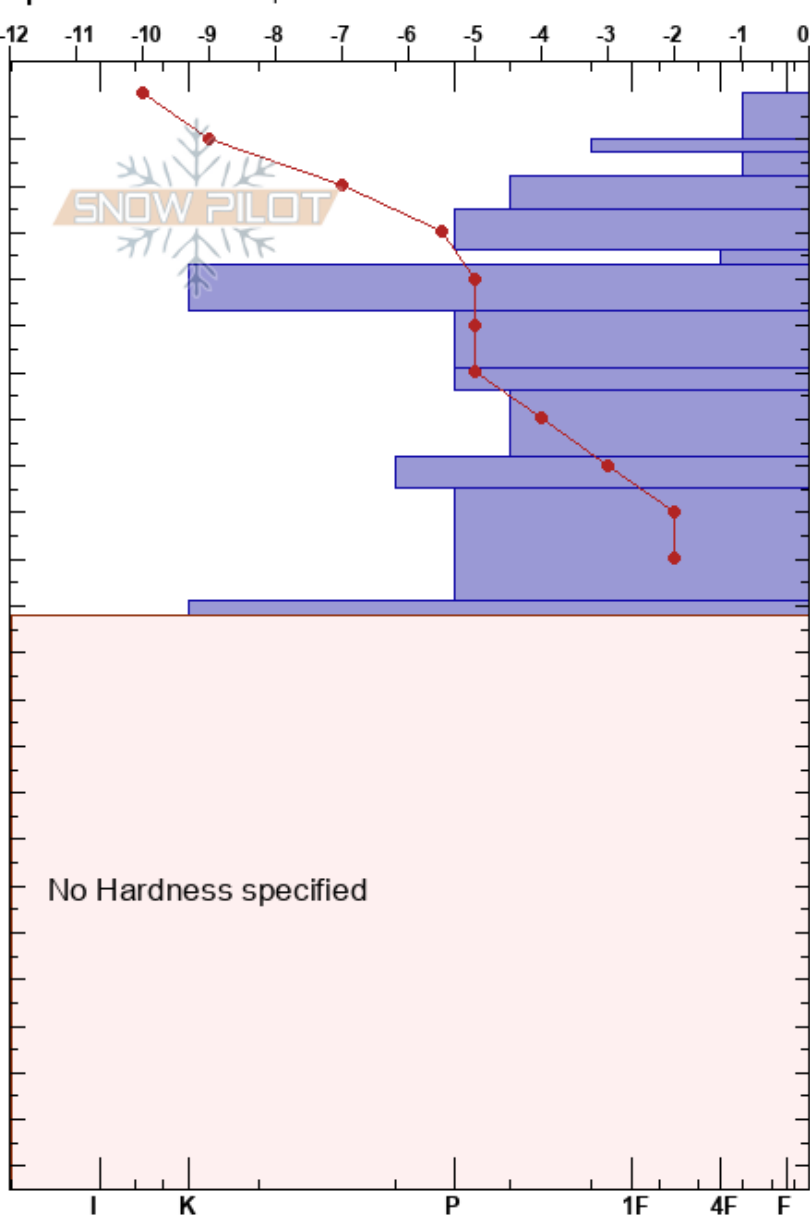

20170202 Denny 9
 Central Cascades, West
 WA

Matt Primomo
 02/02/2017 - 10:03am
 Co-ord: 47.43378N, -121.43313W
 Slope Angle: 20°
 Wind Loading: previous

Stability: Good
 Air Temperature: -9.5°C
 Sky Cover: FEW
 Precipitation: NO
 Wind: SE Moderate

HS:235
 PF: 20
 Layer Notes:
 13-18cm: Faceted needles apparent
 34-37cm: Faceted needles found
 34-37cm: Problematic layer
 37-47cm: 1/17 sleet/Fzr
 64-78cm: Perc columns apparent

Elevation: 4300 ft
 Aspect: 160°
 Specifics: We skied slope

| Depth (cm) | Crystal | | Moisture | ρ kg/m³ | Stability tests & Layer comments |
|------------|---------|------|----------|---------|-----------------------------------|
| | Form | Size | | | |
| 0 | | | | | |
| 10 | ↘ | 0.5 | D | | |
| 20 | ↘ (B) | 1 | D | | ← CT12, RP @18cm |
| 30 | ⊙ | | D | | 13-18cm: Faceted needles apparent |
| 40 | • | 0.3 | D | | ← PST65/100 (End) @37cm |
| 50 | ↘ (B) | 1.5 | D | | ← ECTN18 @37cm |
| 60 | ∅ | | D | | ← CT15, RP @37cm |
| 70 | | | D | | 34-37cm: Faceted needles found |
| 80 | | | D | | 37-47cm: 1/17 sleet/Fzr |
| 90 | | | D | | 64-78cm: Perc columns apparent |
| 100 | | | | | |
| 110 | | | | | |
| 120 | | | | | |
| 130 | | | | | |
| 140 | | | | | |
| 150 | | | | | |
| 160 | | | | | |
| 170 | | | | | |
| 180 | | | | | |
| 190 | | | | | |
| 200 | | | | | |
| 210 | | | | | |
| 220 | | | | | |
| 230 | | | | | |
| 235 | | | | | |