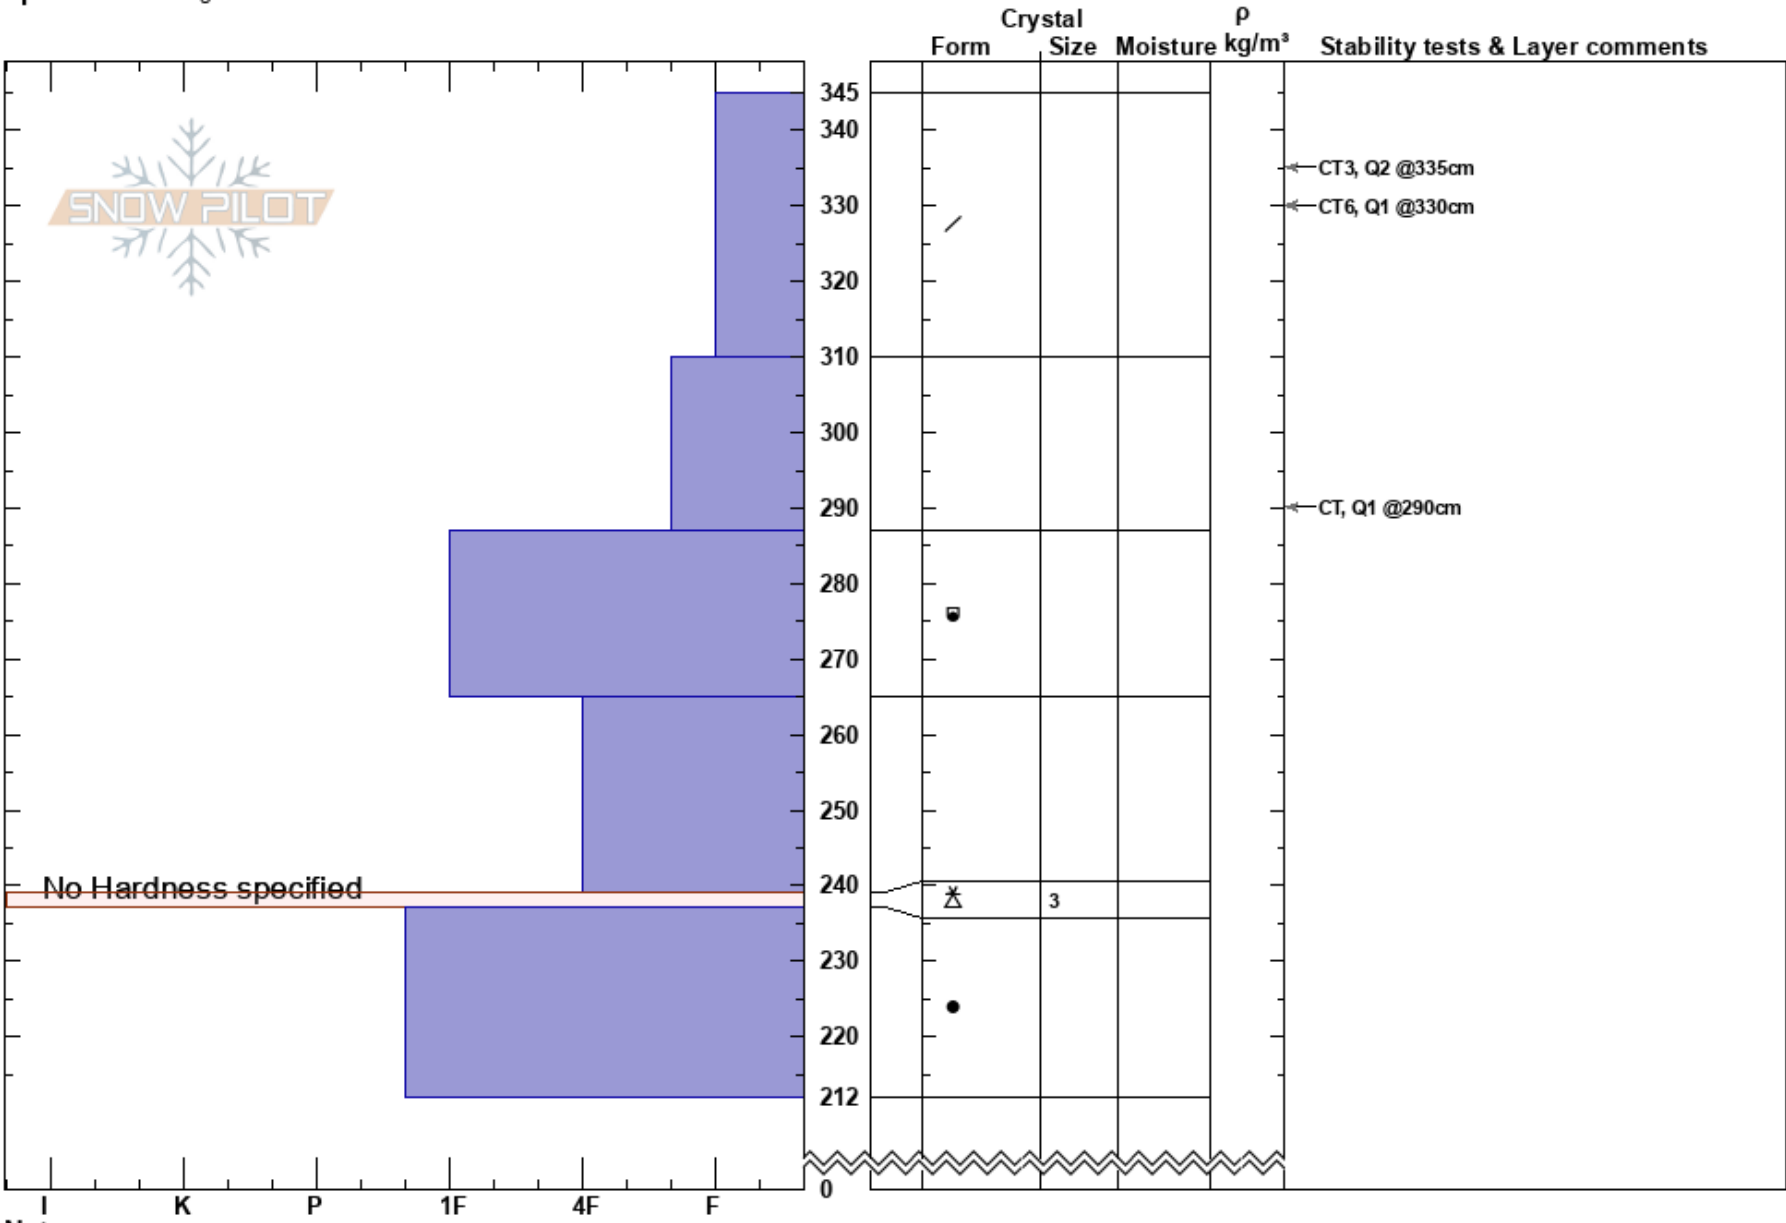

Snowbird-Bass/Little C  
Wasatch Range  
UT  
Elevation: 9554 ft  
Aspect: NW  
Specifics: Pit dug in a Ski Area

Greg Short  
03/31/2019 - 2:30pm  
Co-ord:  
Slope Angle: 25°  
Wind Loading:

Stability:  
Air Temperature: 0°C  
Sky Cover: FEW  
Precipitation: NO  
Wind: NW Light Breeze

HS:345  
310-287cm: Problematic layer

No Hardness specified

Notes:  
I K P 1F 4F F