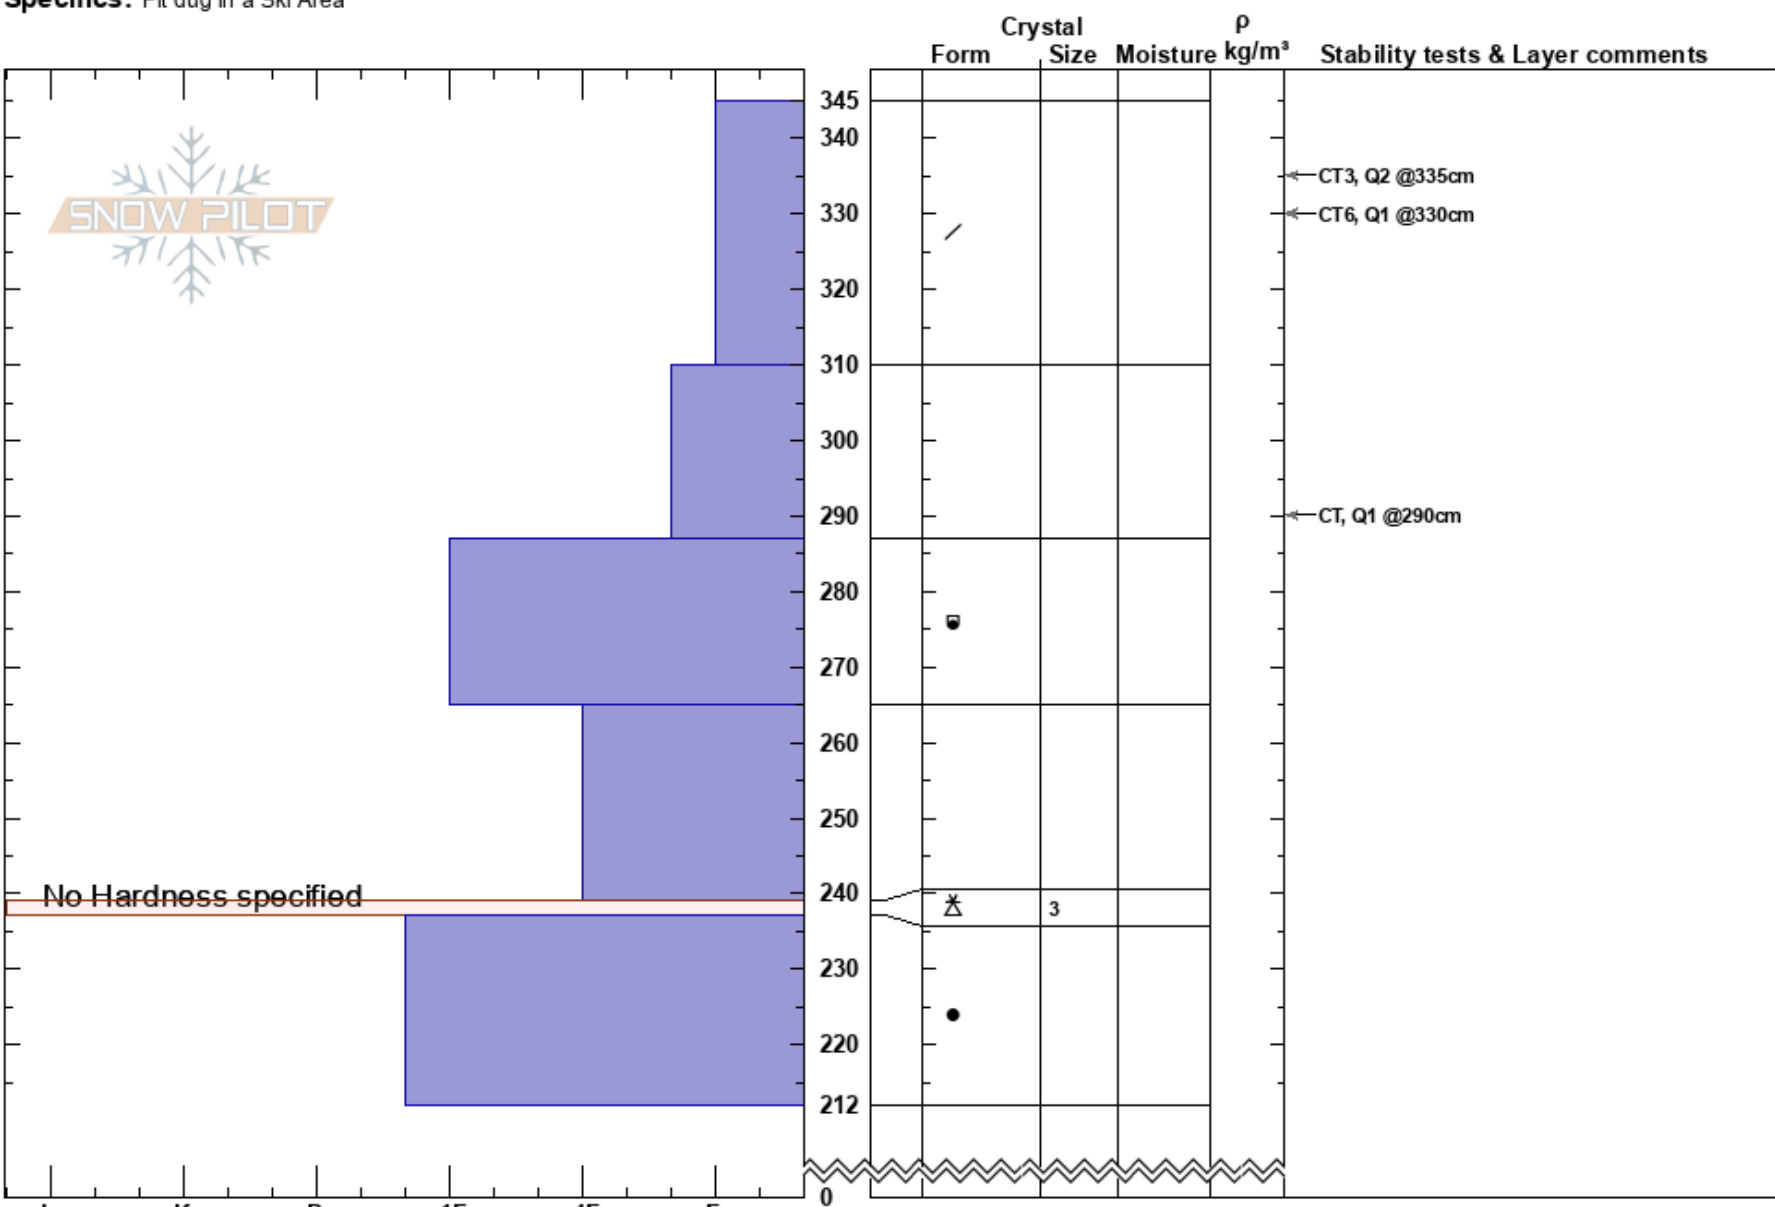

Snowbird-Bass/Little C  
 Wasatch Range  
 UT  
 Elevation: 9554 ft  
 Aspect: NW  
 Specifics: Pit dug in a Ski Area

Greg Short  
 03/31/2019 - 2:30pm  
 Co-ord:  
 Slope Angle: 25°  
 Wind Loading:

Stability:  
 Air Temperature: 0°C  
 Sky Cover: FEW  
 Precipitation: NO  
 Wind: NW Light Breeze

HS:345  
 310-287cm: Problematic layer

Notes: