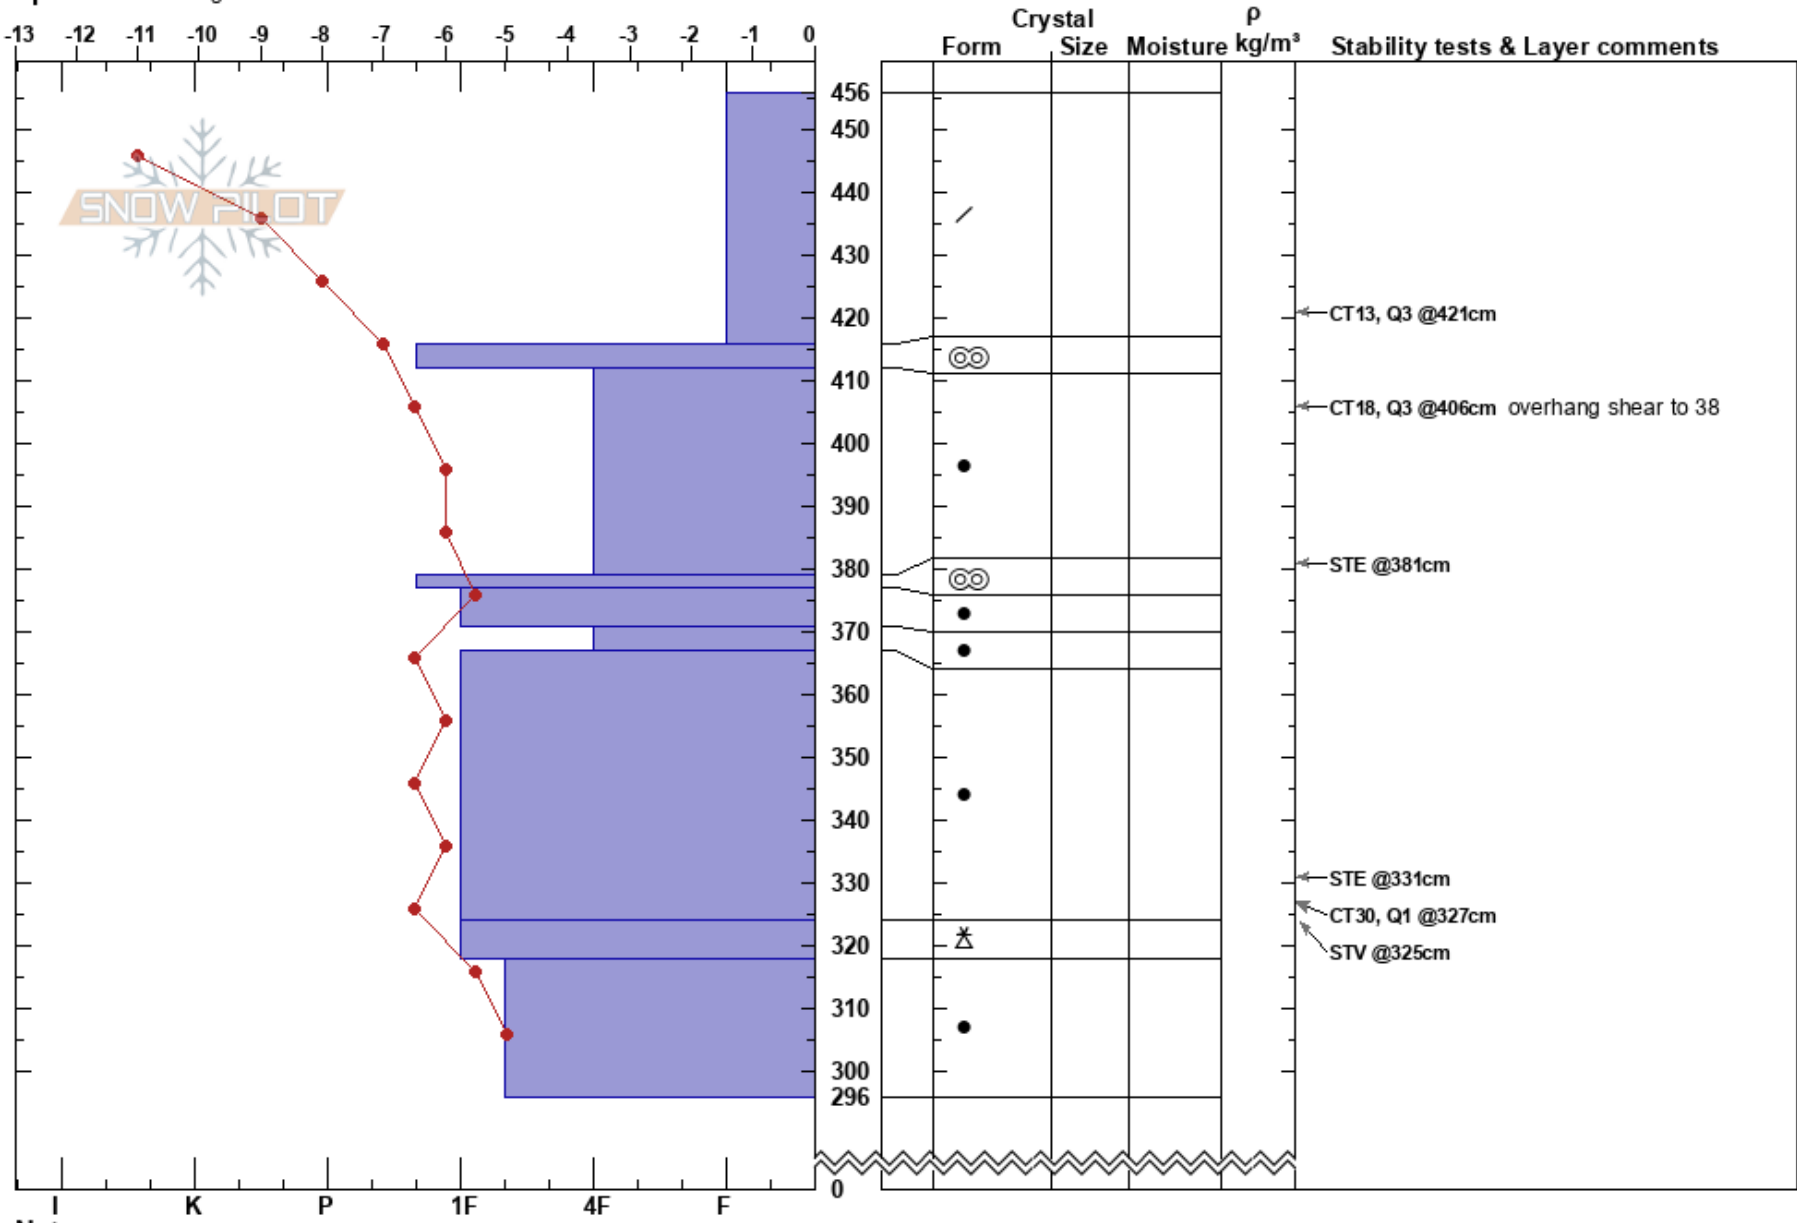

Snowbird- Gad II
 Wasatch Range
 UT
 Elevation: 9934 ft
 Aspect: NE
 Specifics: Pit dug in a Ski Area

Greg Short
 03/31/2019 - 11:00am
 Co-ord:
 Slope Angle: 25°
 Wind Loading:

Stability: **HS:456**
 Air Temperature: -5°C PF: 65 416-412cm: Problematic layer
 Sky Cover: CLR
 Precipitation: NO
 Wind: