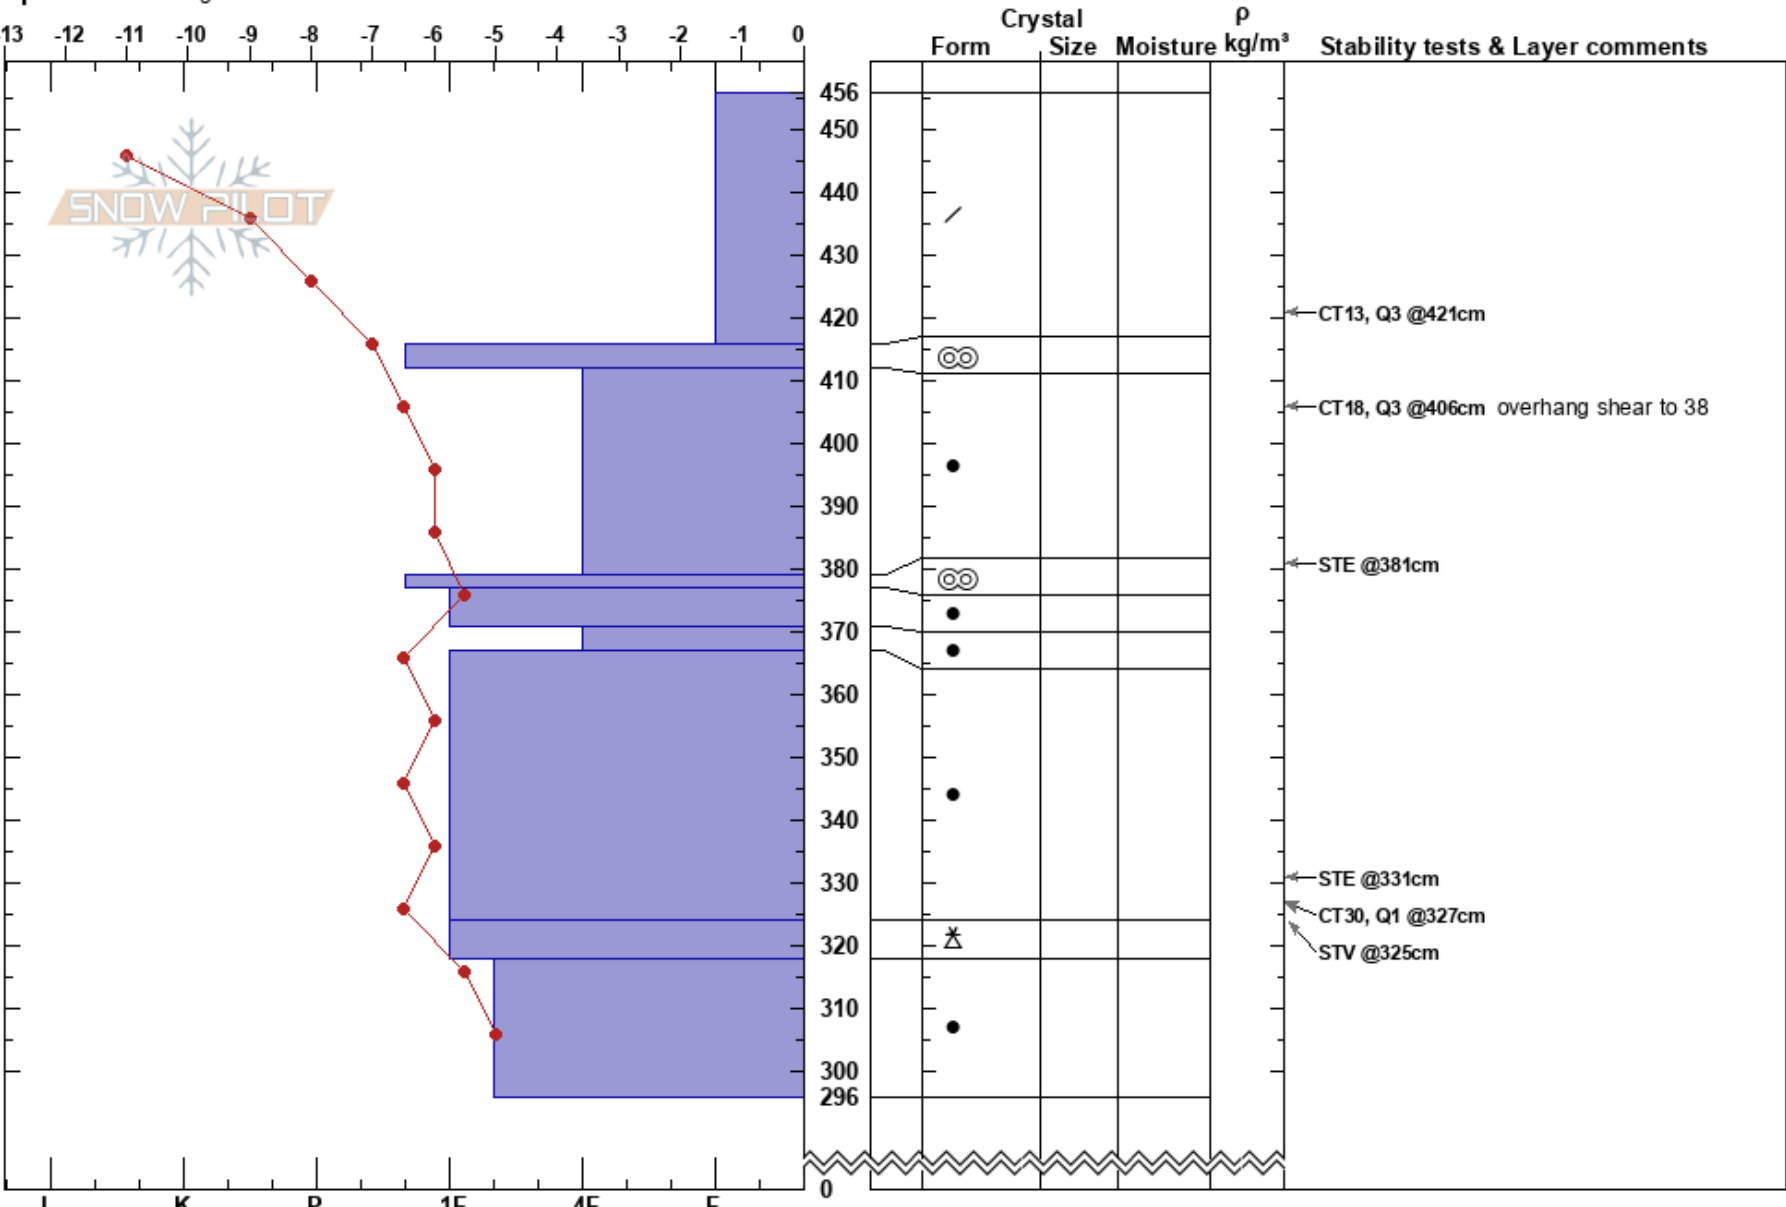

Snowbird- Gad II  
 Wasatch Range  
 UT  
 Elevation: 9934 ft  
 Aspect: NE  
 Specifics: Pit dug in a Ski Area

Greg Short  
 03/31/2019 - 11:00am  
 Co-ord:  
 Slope Angle: 25°  
 Wind Loading:

Stability: HS:456 Layer Notes:  
 Air Temperature: -5°C PF: 65 416-412cm: Problematic layer  
 Sky Cover: CLR  
 Precipitation: NO  
 Wind: