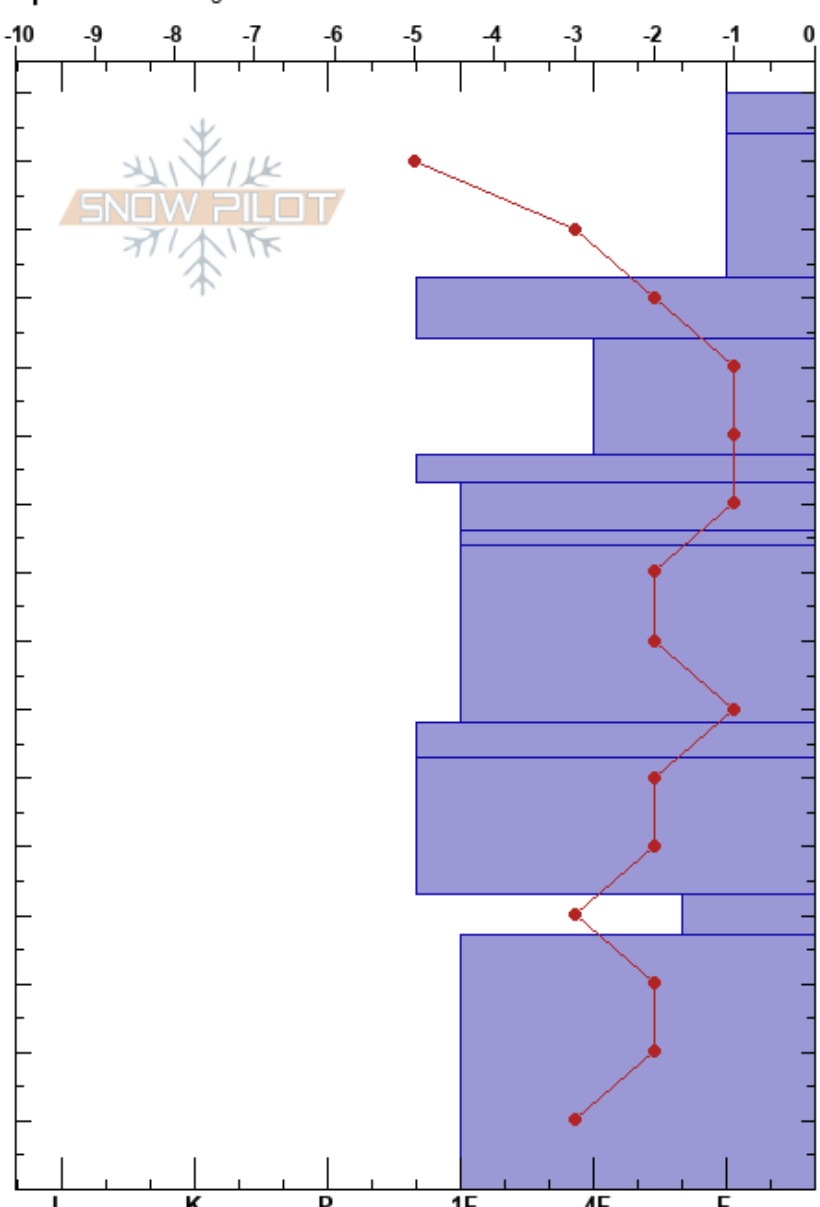

Snowbird-Carbonate
 Wasatch Range
 UT
 Elevation: 9045 ft
 Aspect: W
 Specifics: Pit dug in a Ski Area

Greg Short
 03/30/2019 - 11:30am
 Co-ord:
 Slope Angle: 12°
 Wind Loading:

Stability: **HS: 160**
 Air Temperature: 11°C **PS: 16** 133-124cm: Problematic layer
 Sky Cover: SCT
 Precipitation: NO
 Wind:

Height (cm)	Crystal		ρ kg/m ³	Stability tests & Layer comments
	Form	Size		
160	/	25		
150				
143				← CT12, Q1 @143cm
130	■	1		
120	●			← CT23, Q1 @119cm
115				← STE @115cm
110	■	1		
100	⊖	2		
90	⊙			← CT30 @90cm
85				← STE @85cm
80	●	1		
70	⊗	3		
60				
50	●	1		
40	⊗	3		
30				← STE @30cm
20	●	1		
10				
0				