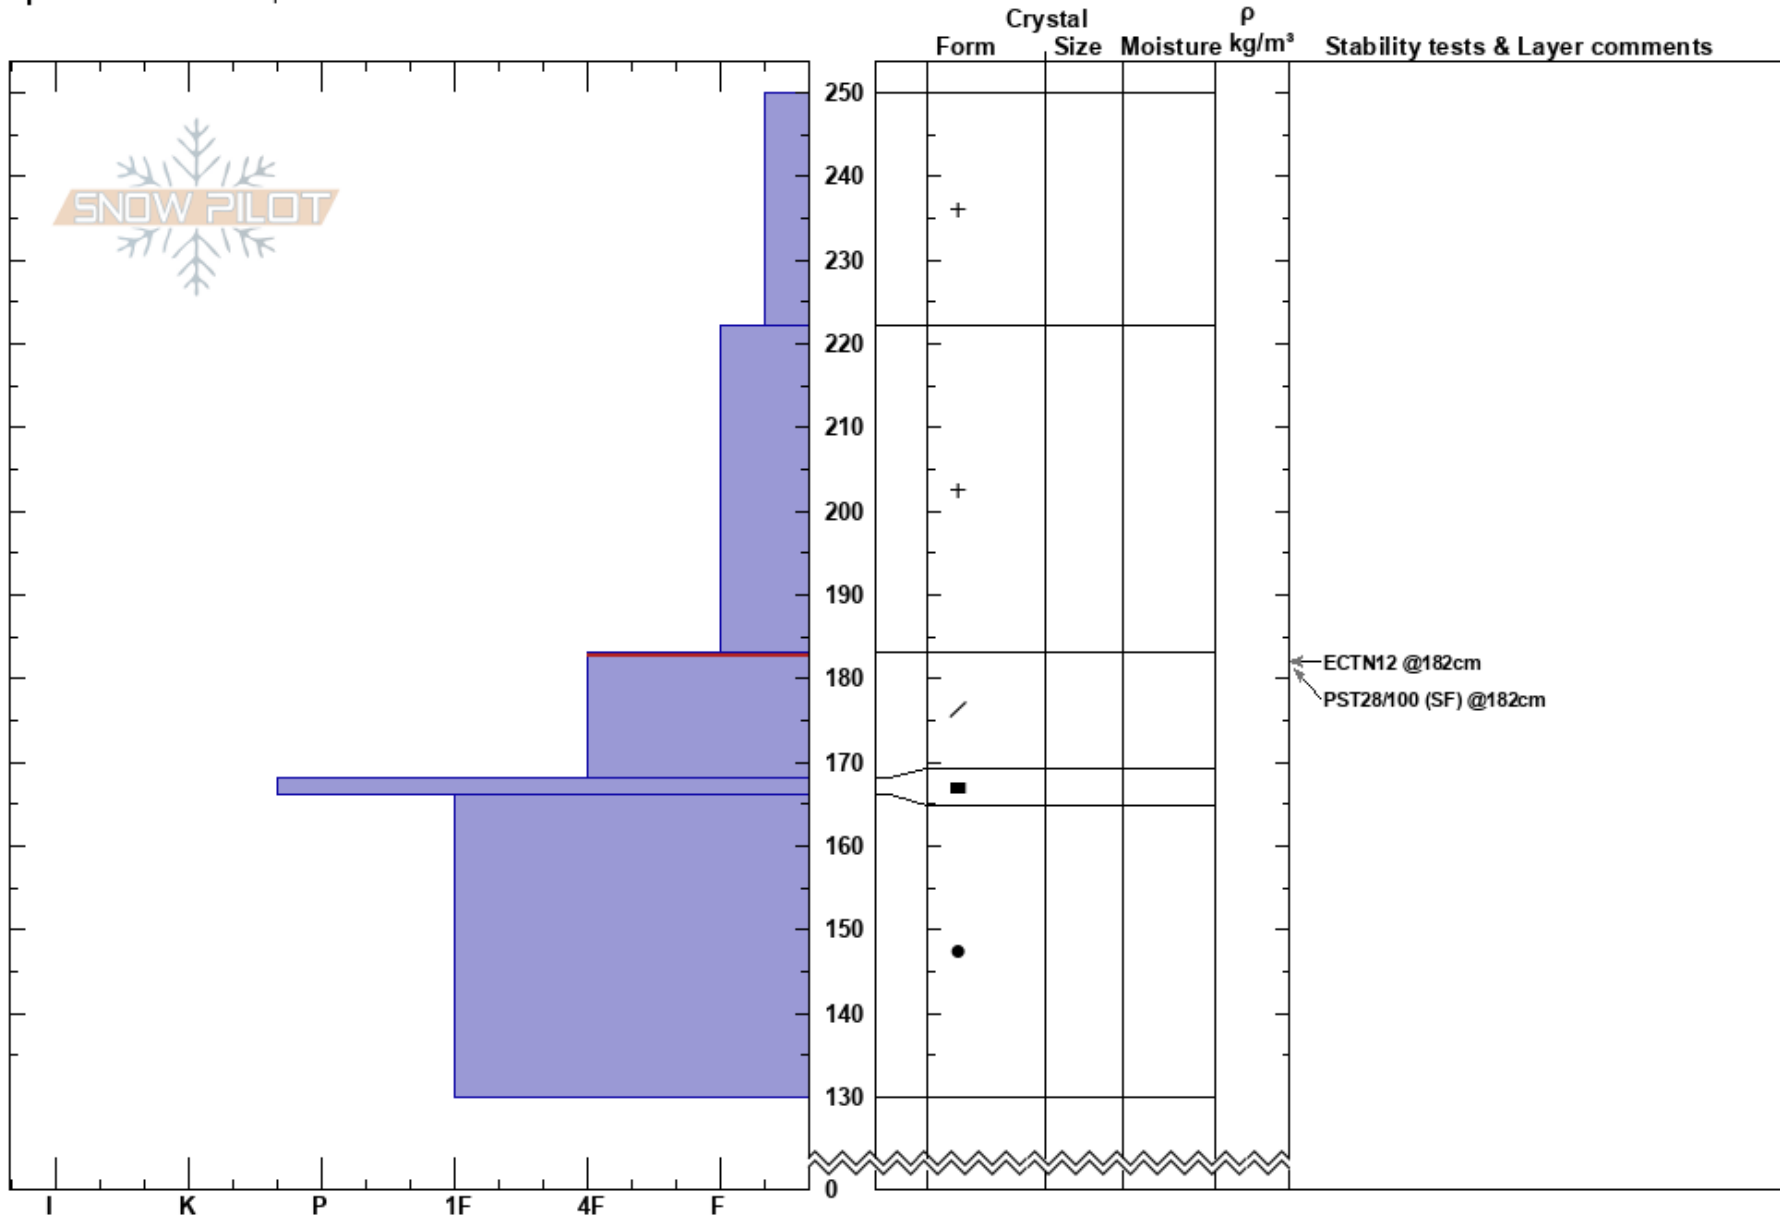

Cooke City - 2/1/17  
 Cooke City  
 MT  
 Elevation: 9550 ft  
 Aspect: 160°  
 Specifics: We skied slope

Eric Knoff  
 02/01/2017 - 11:35am  
 Co-ord:  
 Slope Angle: 26°  
 Wind Loading:

Stability: Fair Stable HS:250  
 Air Temperature: -8°C  
 Sky Cover: SCT  
 Precipitation: NO  
 Wind: Calm  
 Layer Notes:  
 183-168cm: Problematic layer