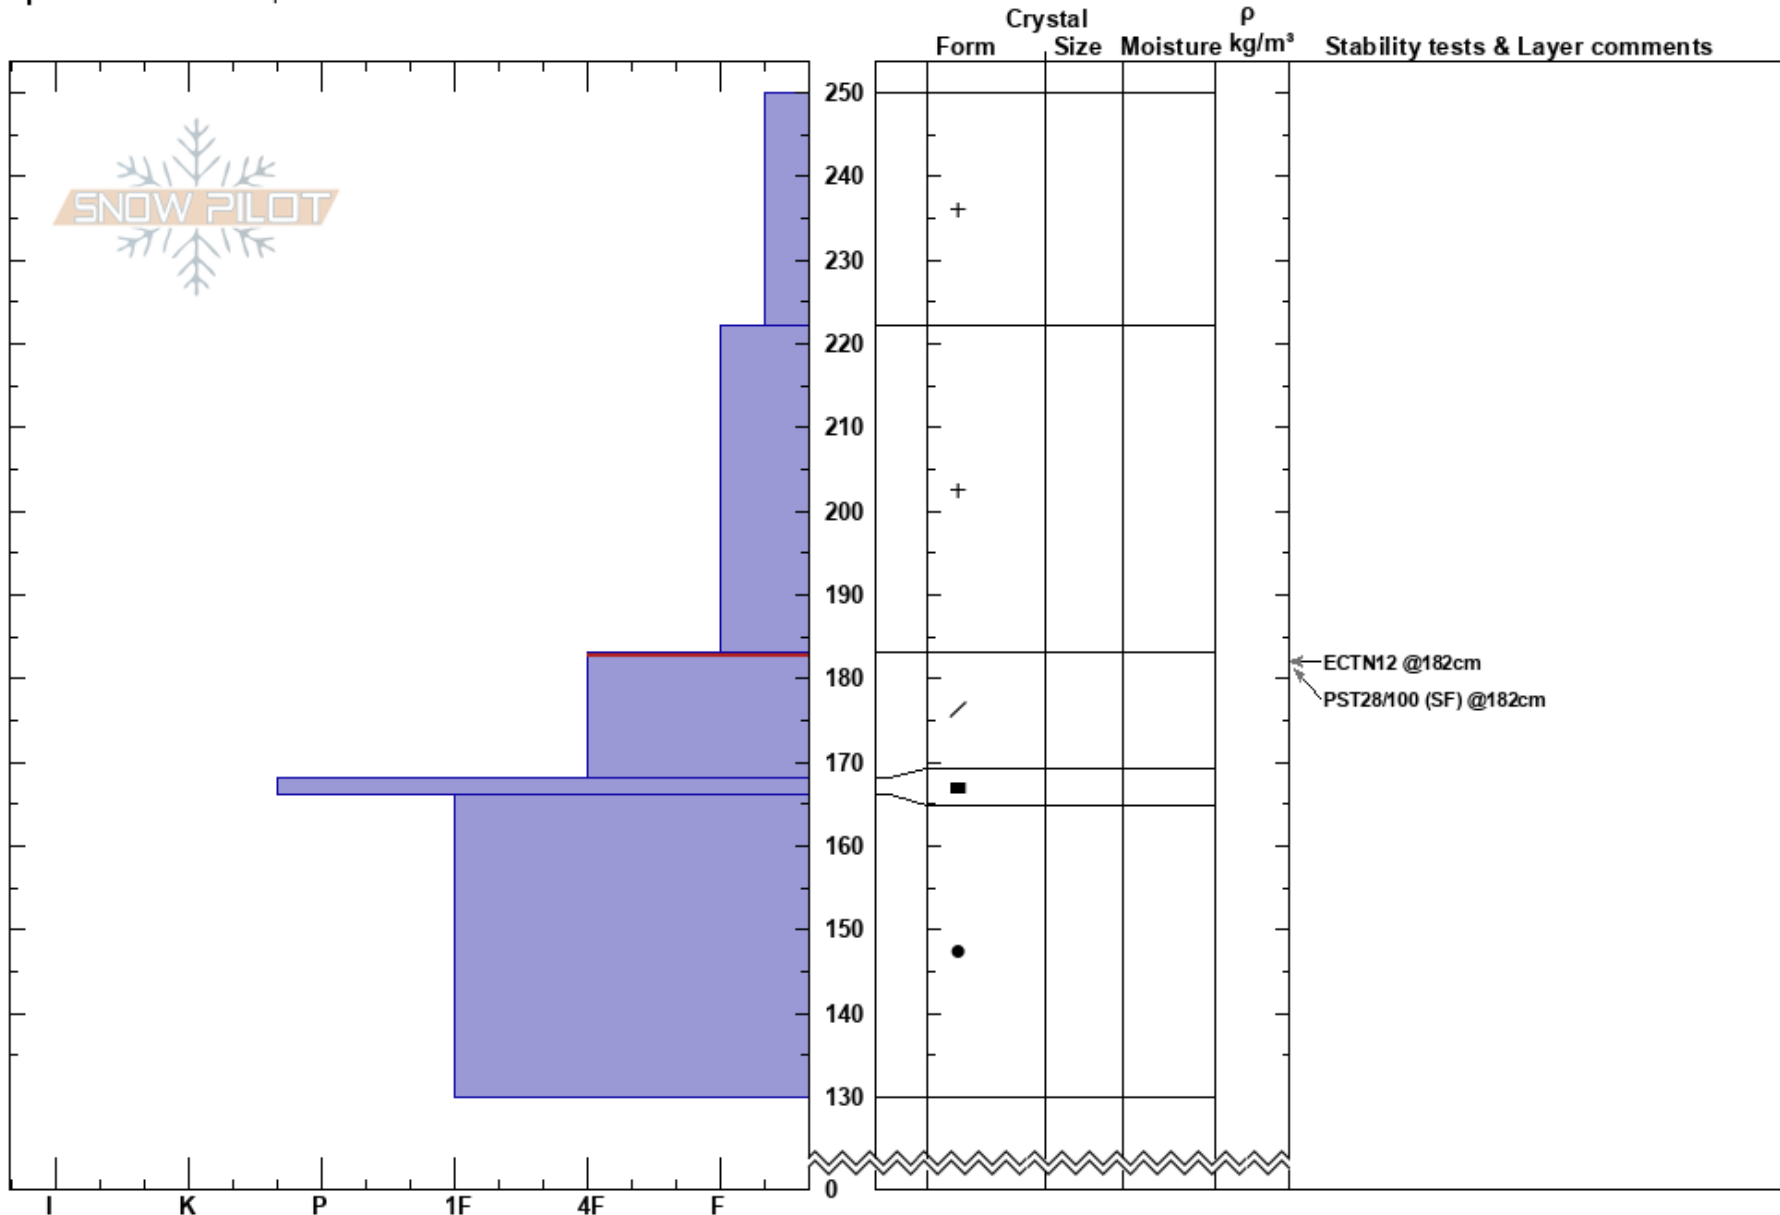

Cooke City - 2/1/17
 Cooke City
 MT
 Elevation: 9550 ft
 Aspect: 160°
 Specifics: We skied slope

Eric Knoff
 02/01/2017 - 11:35am
 Co-ord:
 Slope Angle: 26°
 Wind Loading:

Stability: Fair Stable HS:250
 Air Temperature: -8°C
 Sky Cover: SCT
 Precipitation: NO
 Wind: Calm
 Layer Notes:
 183-168cm: Problematic layer