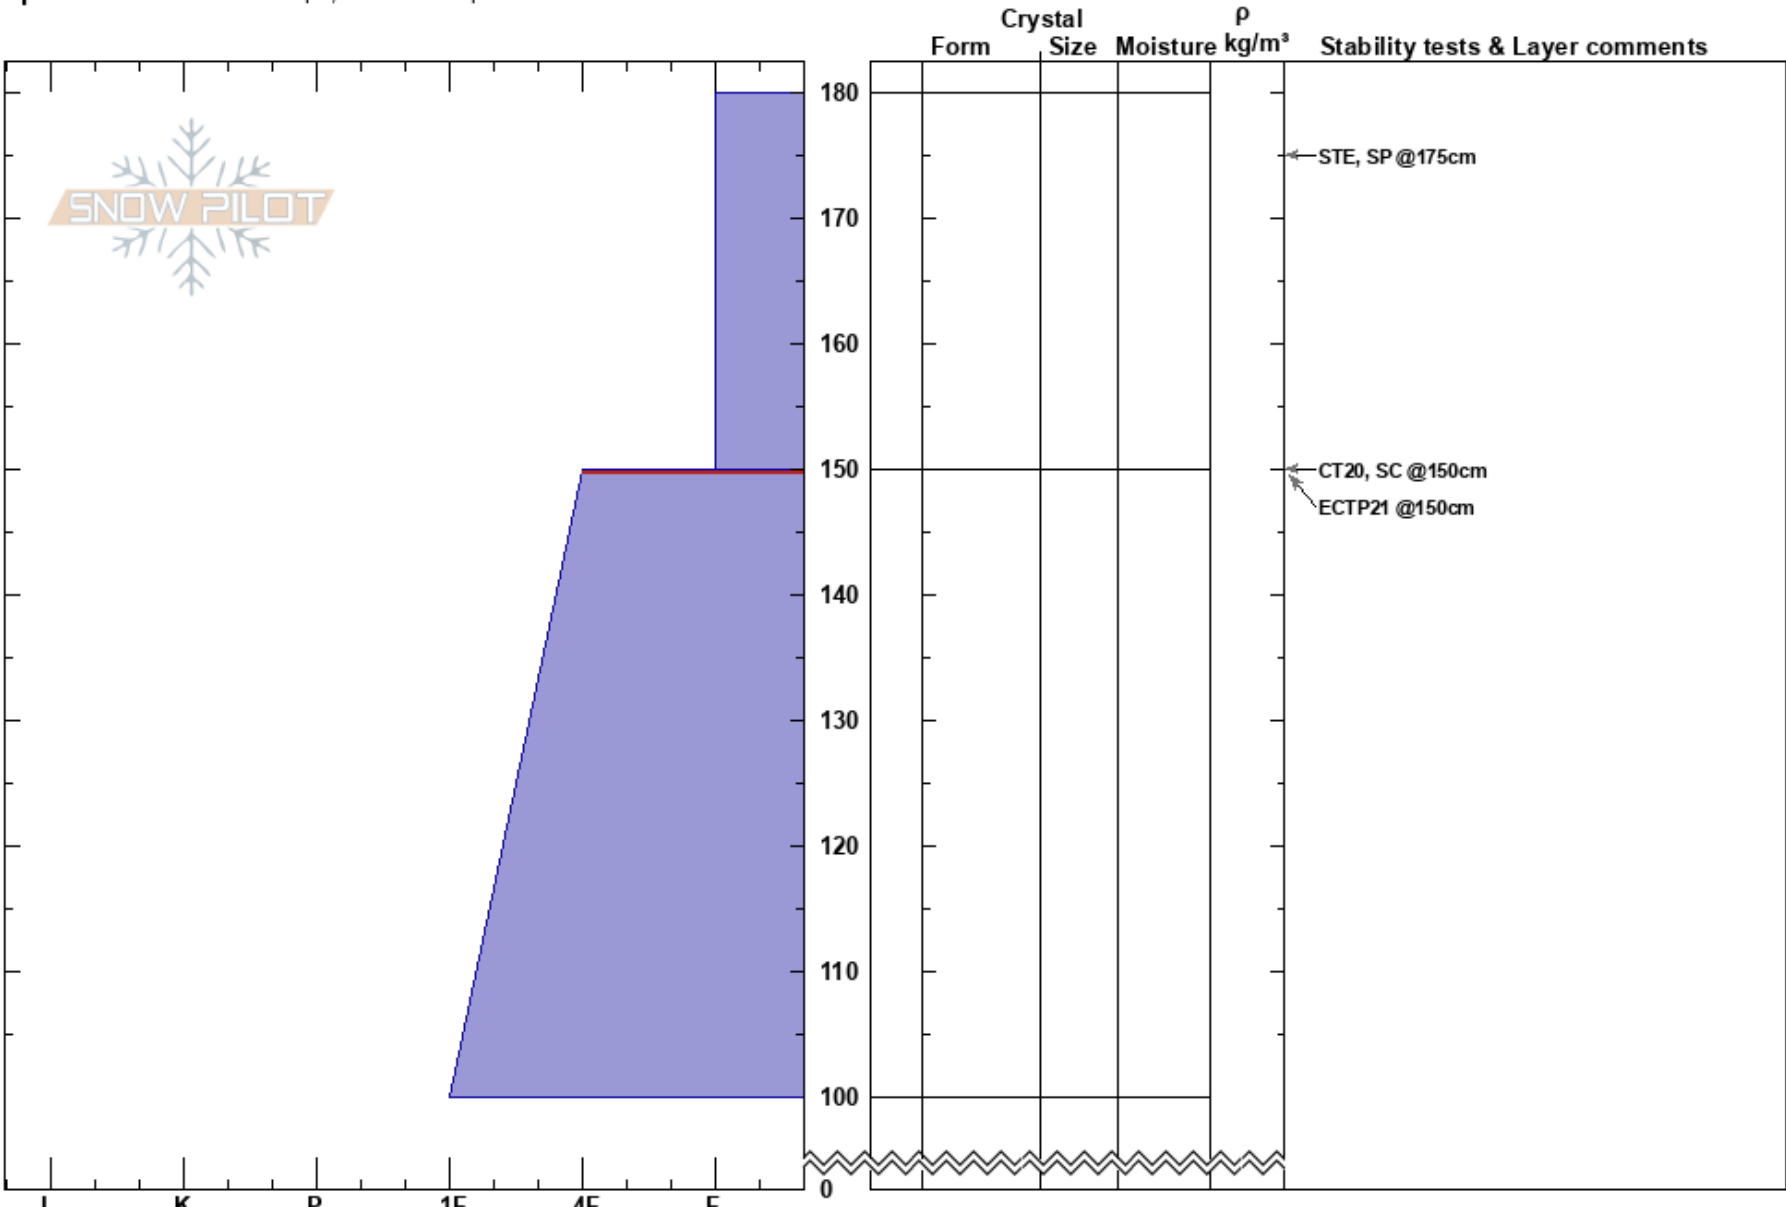

Boundary Creek
 Northern Wasatch
 UT
 Elevation: 9000 ft
 Aspect: 0°
 Specifics: Ski tracks on slope; We skied slope

Patrick McDermott
 01/31/2017 - 1:00pm
 Co-ord:
 Slope Angle: 40°
 Wind Loading: yes

Stability:
 Air Temperature:
 Sky Cover: FEW
 Precipitation: NO
 Wind: SW Calm

HS: 180
 PS: 20 150-100cm: Problematic layer

Notes: