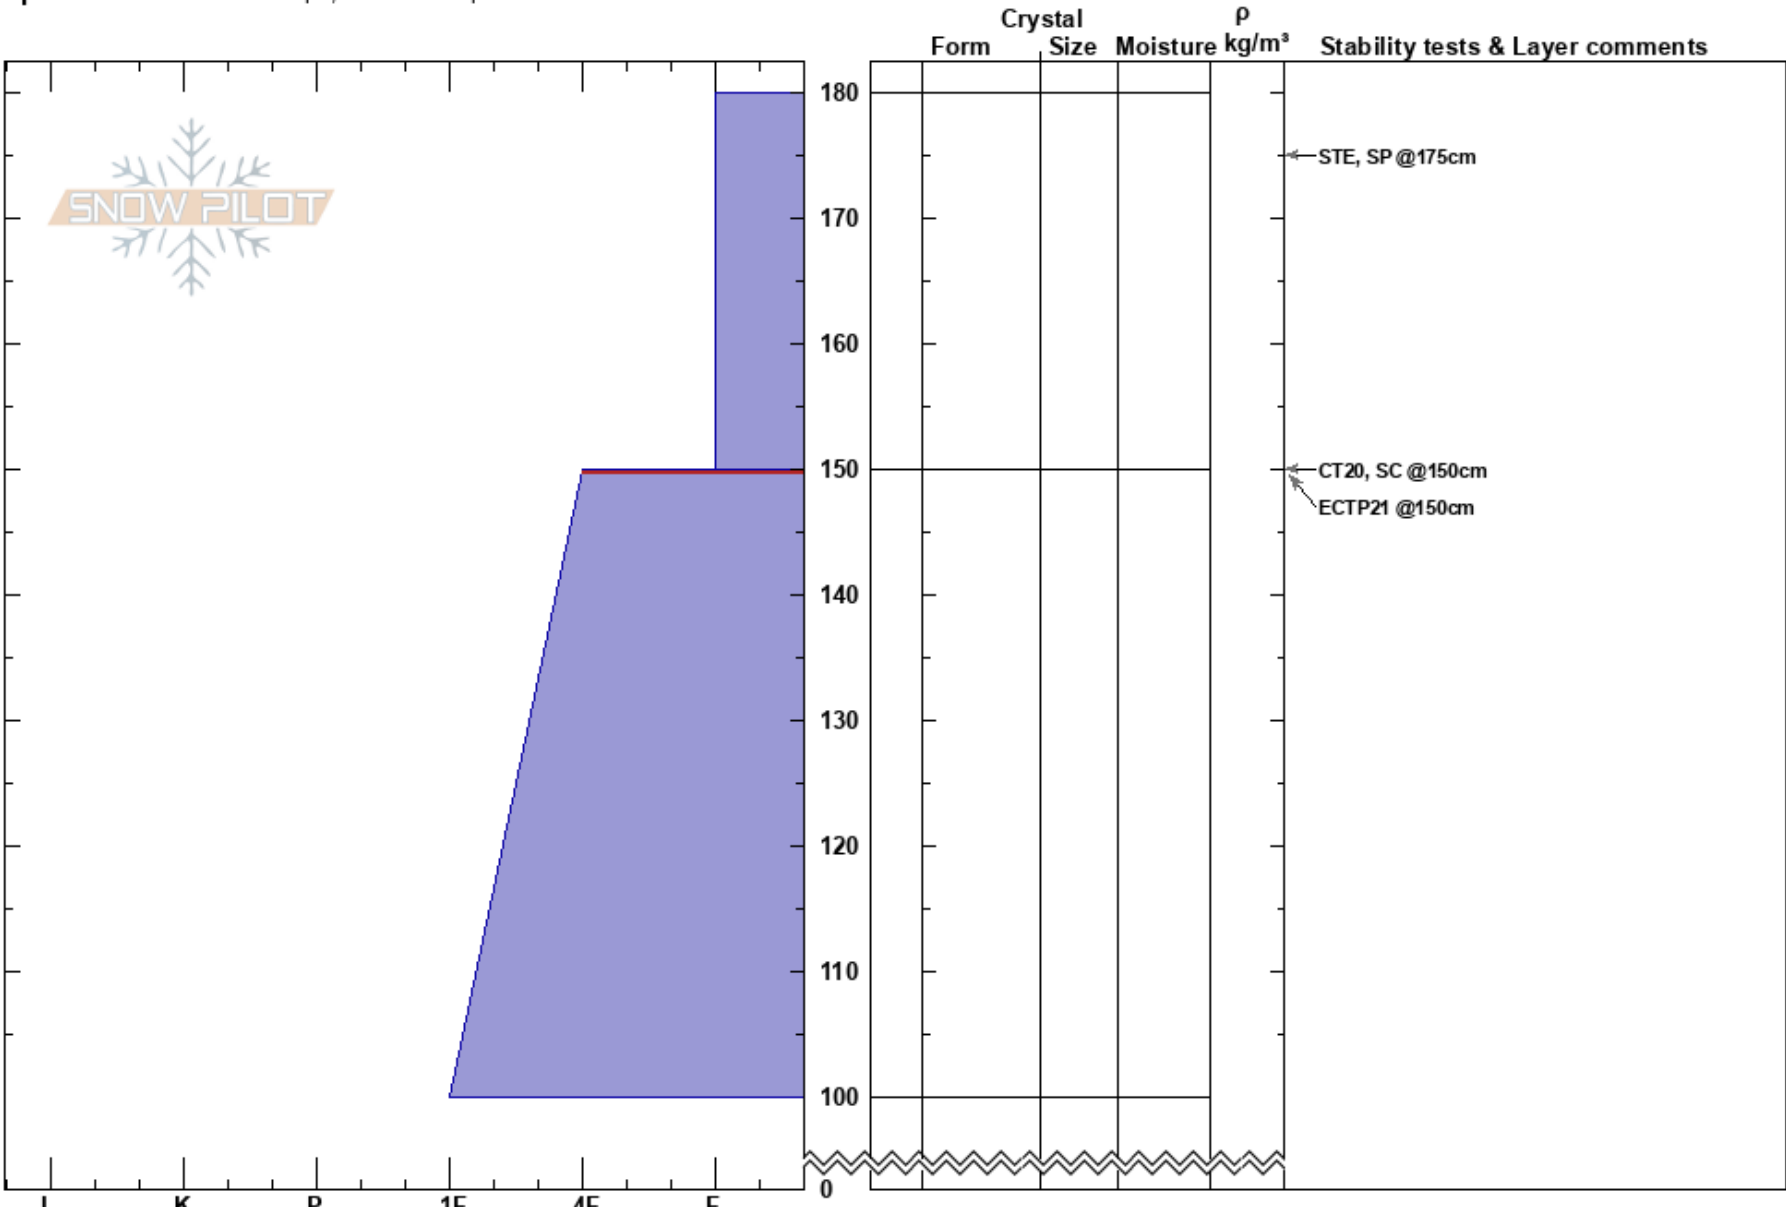

Boundary Creek  
 Northern Wasatch  
 UT  
 Elevation: 9000 ft  
 Aspect: 0°  
 Specifics: Ski tracks on slope; We skied slope

Patrick McDermott  
 01/31/2017 - 1:00pm  
 Co-ord:  
 Slope Angle: 40°  
 Wind Loading: yes

Stability:  
 Air Temperature:  
 Sky Cover: FEW  
 Precipitation: NO  
 Wind: SW Calm

HS: 180  
 PS: 20 150-100cm: Problematic layer

Notes: