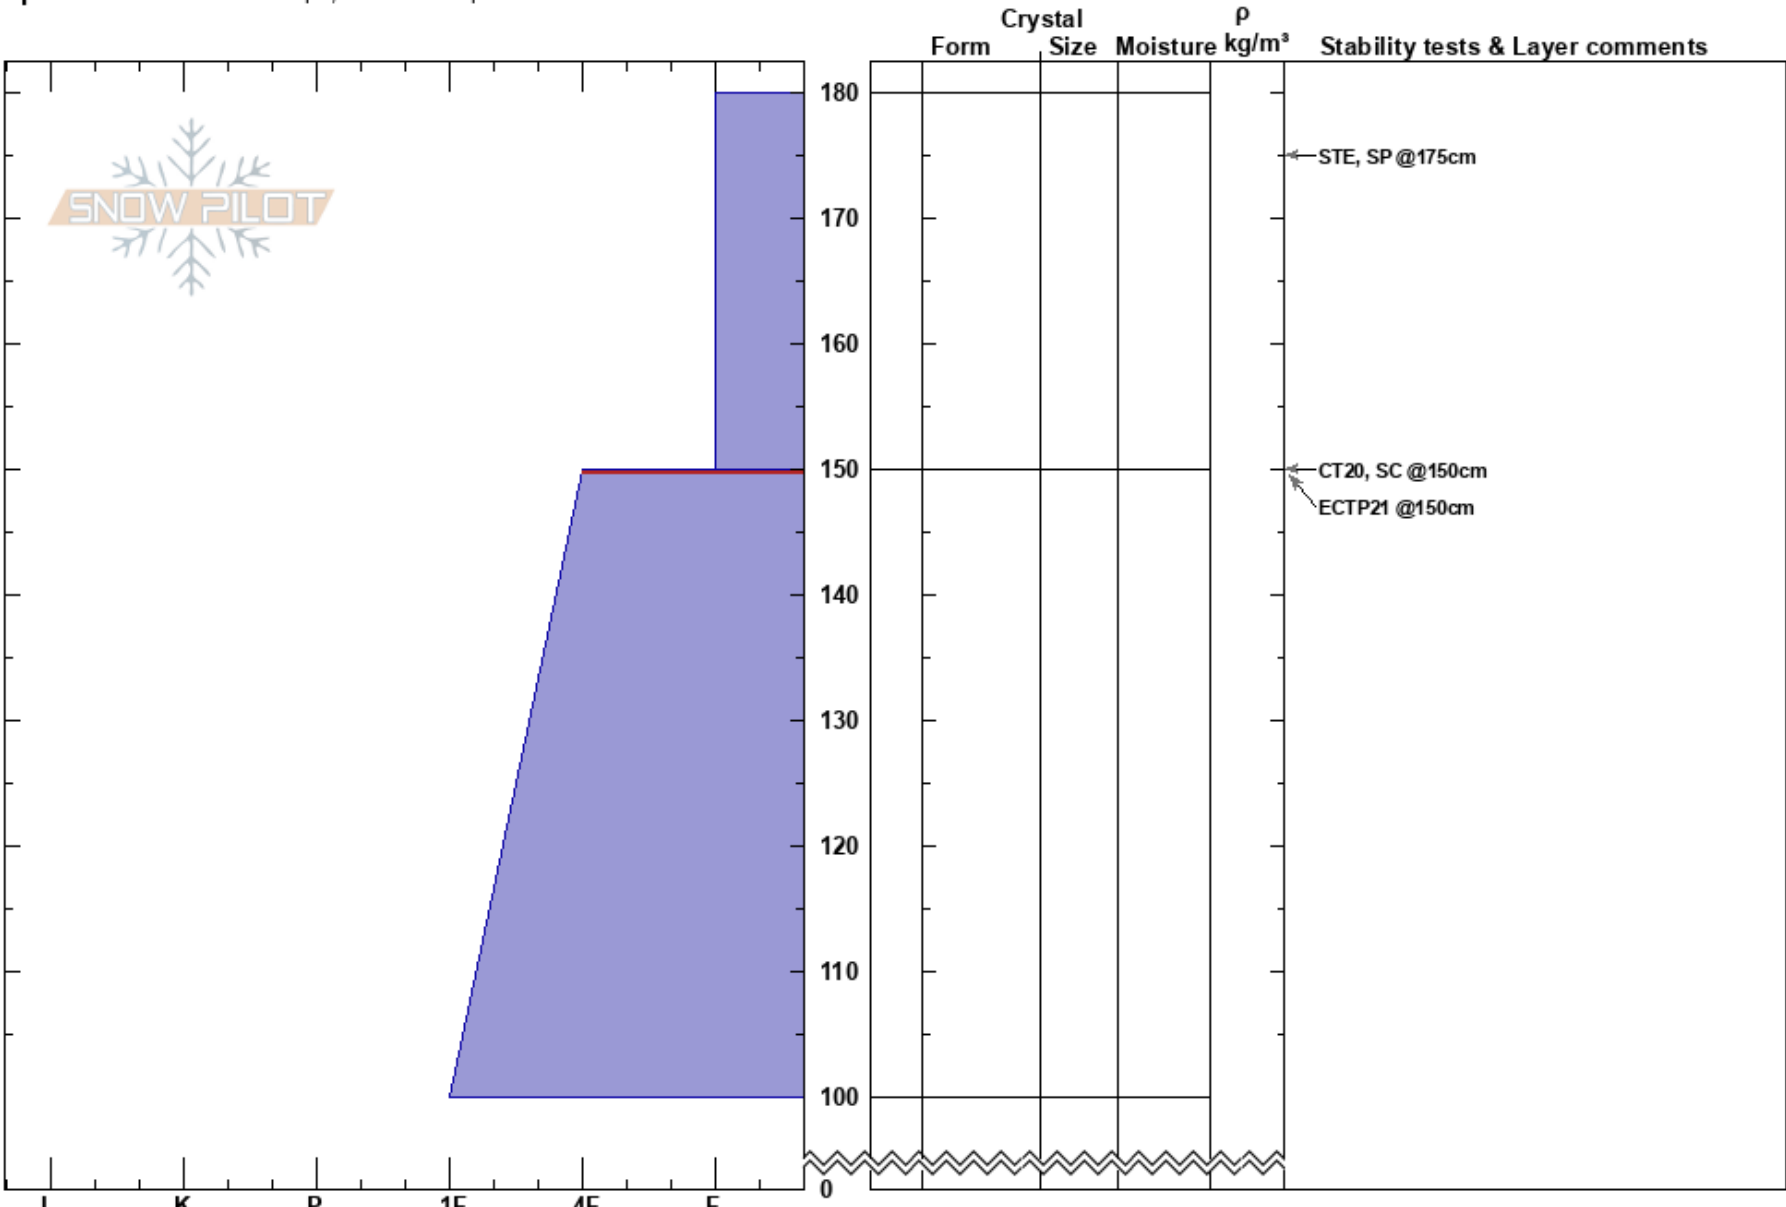

Boundary Creek Patrick McDermott
 Northern Wasatch 01/31/2017 - 1:00pm
 UT
Elevation: 9000 ft
Aspect: 0°
Specifics: Ski tracks on slope; We skied slope

Stability: **HS:** 180
Air Temperature: **PS:** 20 150-100cm: Problematic layer
Sky Cover: FEW
Precipitation: NO
Wind: SW Calm