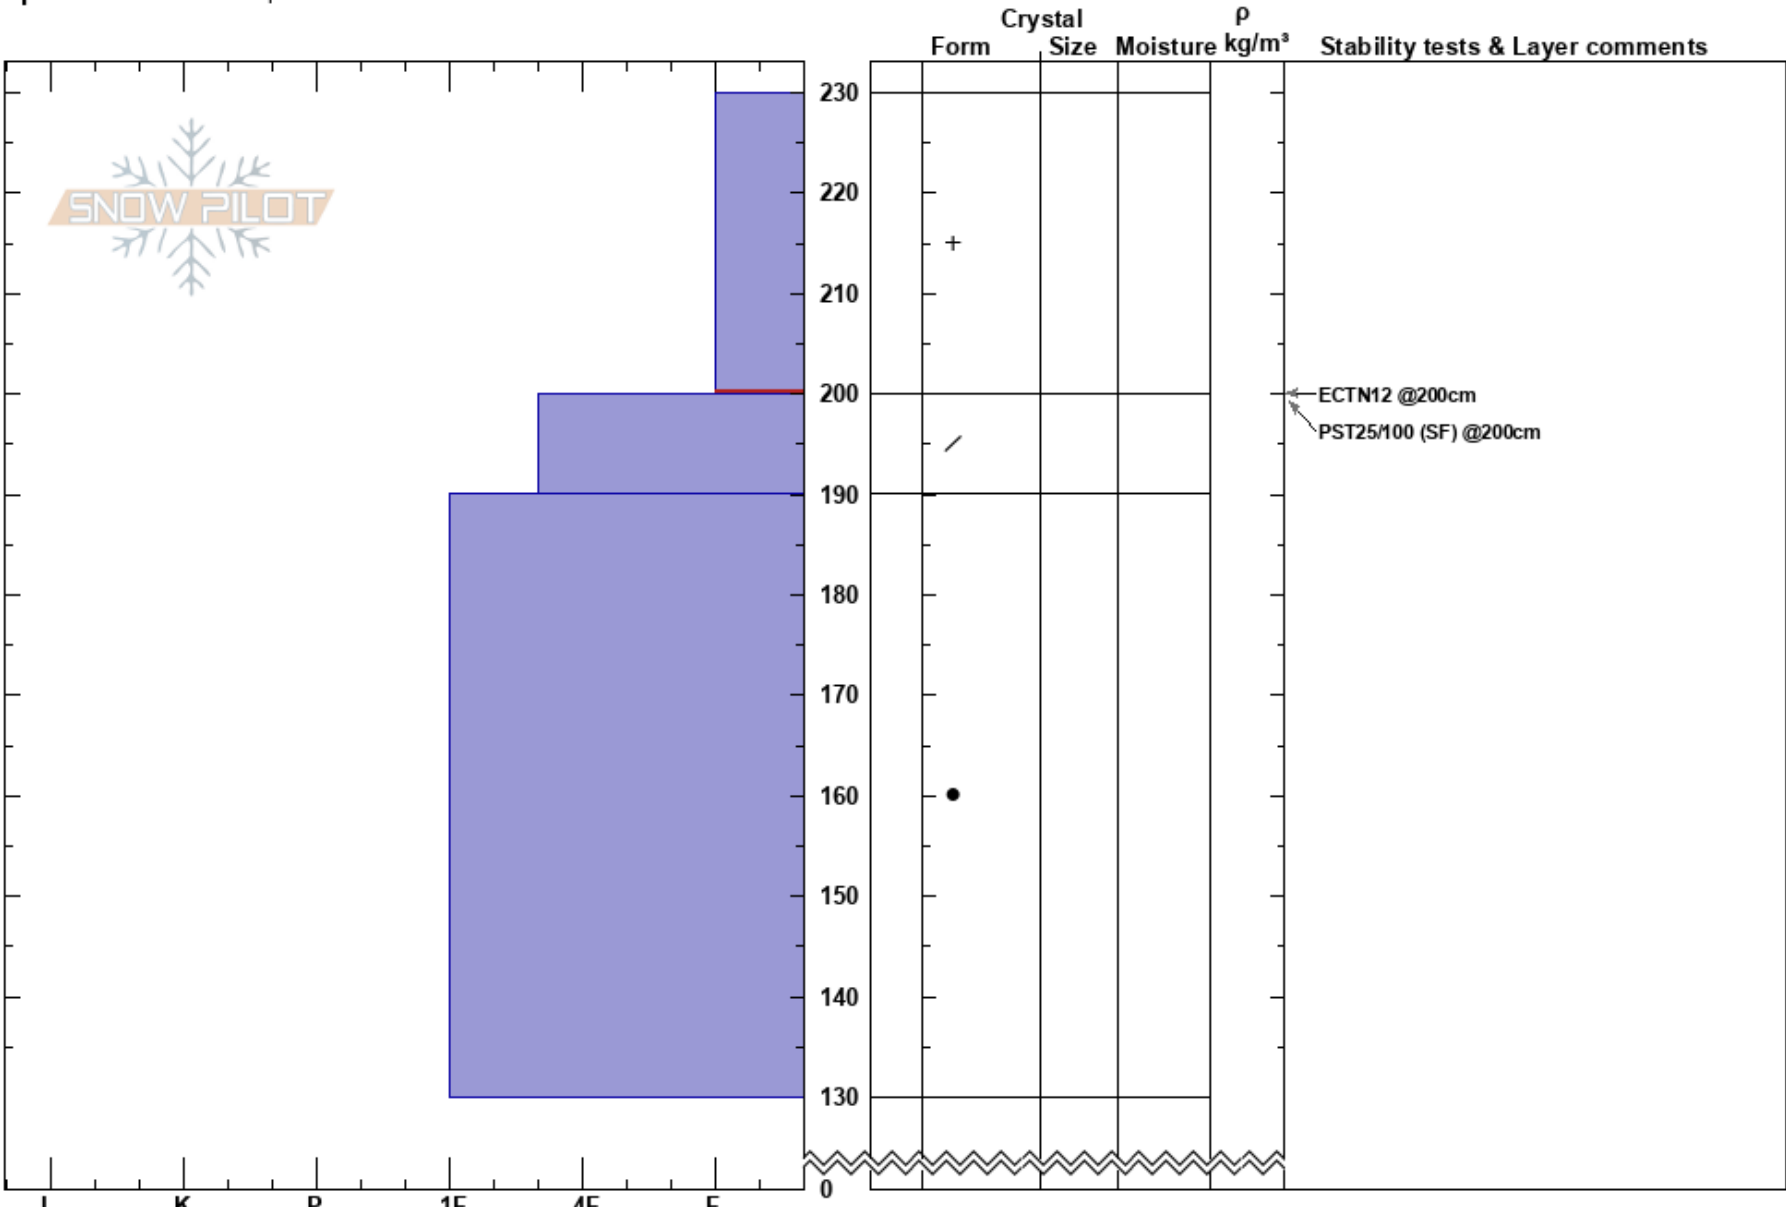

Cooke City SE - 2/1/17
 Cooke City
 MT
Elevation: 9730 ft
Aspect: 60°
Specifics: We skied slope

Eric Knoff
 01/31/2017 - 1:35pm
Co-ord:
Slope Angle: 25°
Wind Loading: yes

Stability: Fair Stable **HS:**230 **Layer Notes:**
Air Temperature: -7°C 230-200cm: Problematic layer
Sky Cover: OVC
Precipitation: S2
Wind: NW Strong

Notes: 14" of new snow, deeper in wind loaded areas. The new snow was well bonded to the old snow surface and non-reactive.