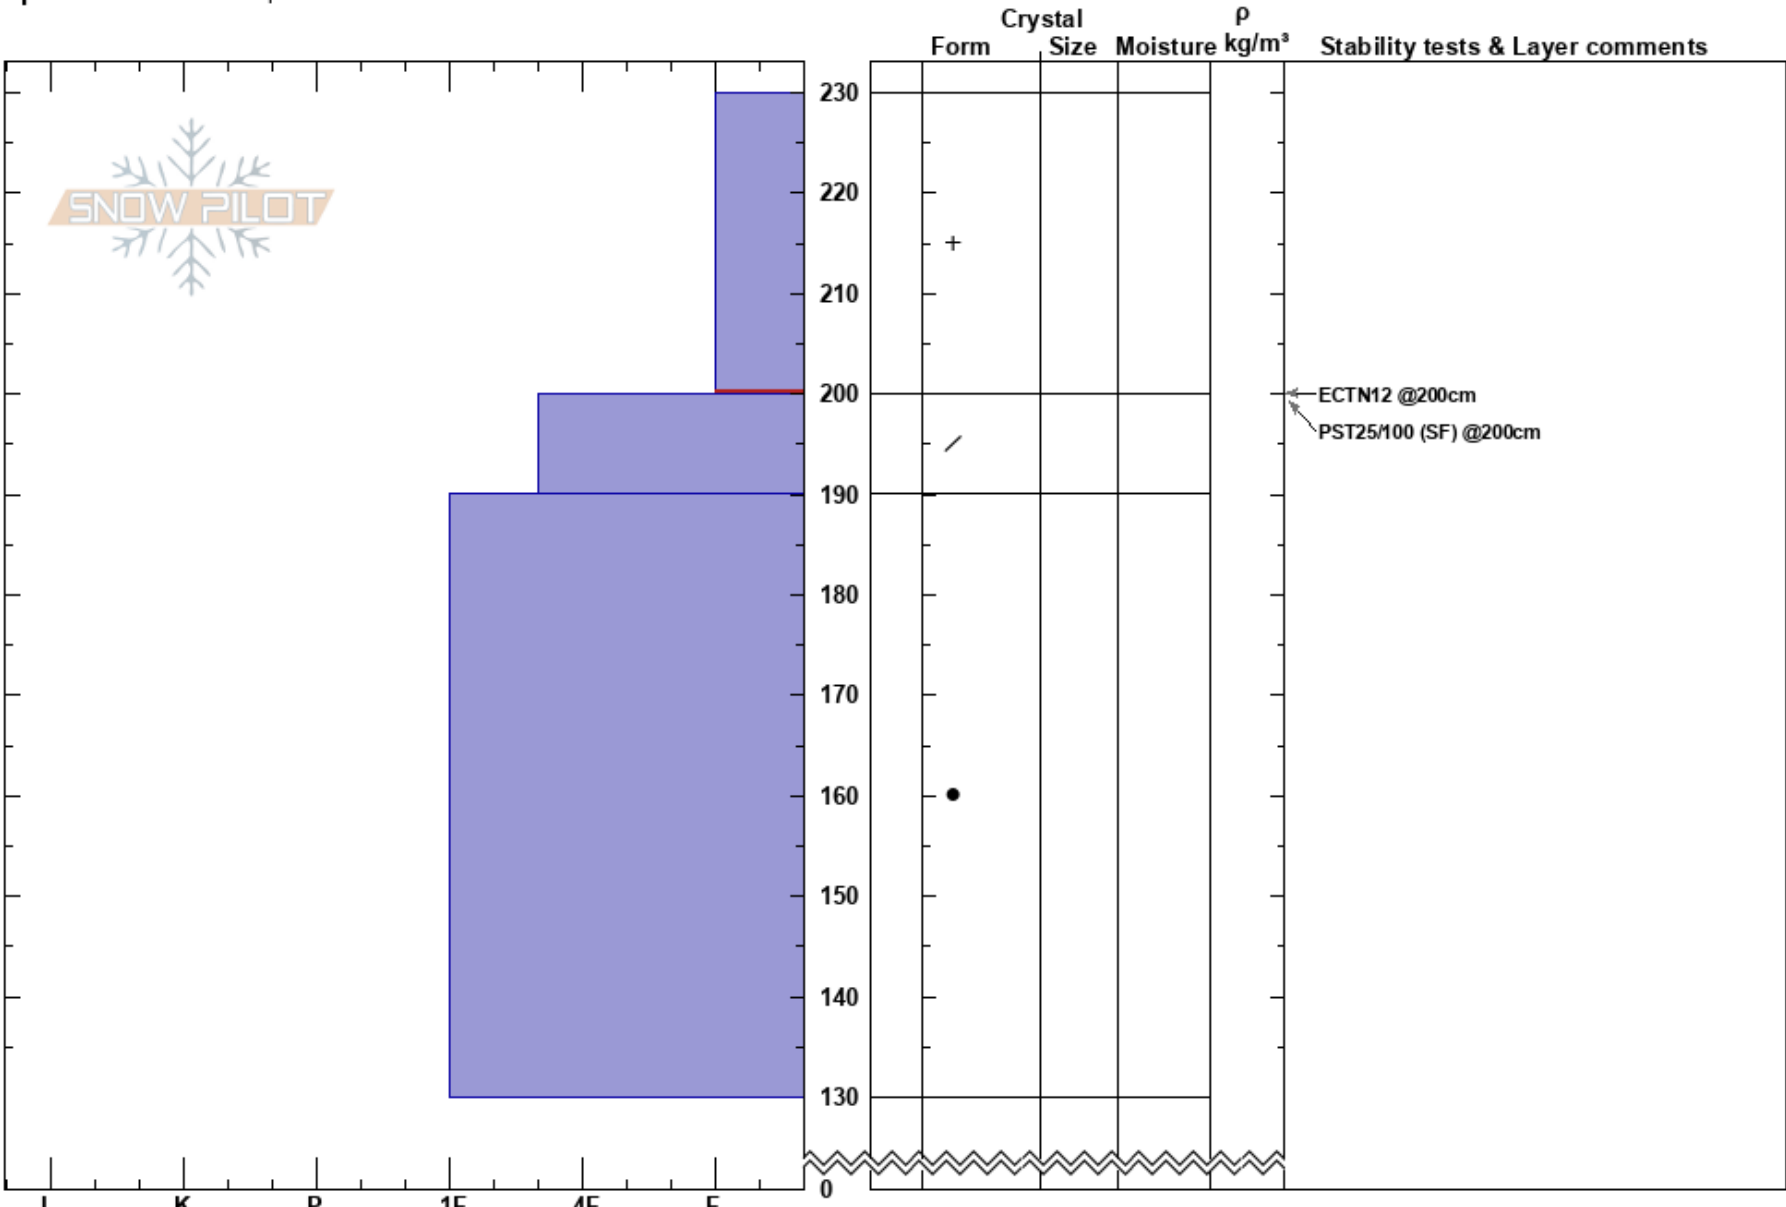

Cooke City SE - 2/1/17  
 Cooke City  
 MT  
 Elevation: 9730 ft  
 Aspect: 60°  
 Specifics: We skied slope

Eric Knoff  
 01/31/2017 - 1:35pm  
 Co-ord:  
 Slope Angle: 25°  
 Wind Loading: yes

Stability: Fair Stable  
 Air Temperature: -7°C  
 Sky Cover: OVC  
 Precipitation: S2  
 Wind: NW Strong

HS:230  
 Layer Notes:  
 230-200cm: Problematic layer

Notes: 14" of new snow, deeper in wind loaded areas. The new snow was well bonded to the old snow surface and non-reactive.