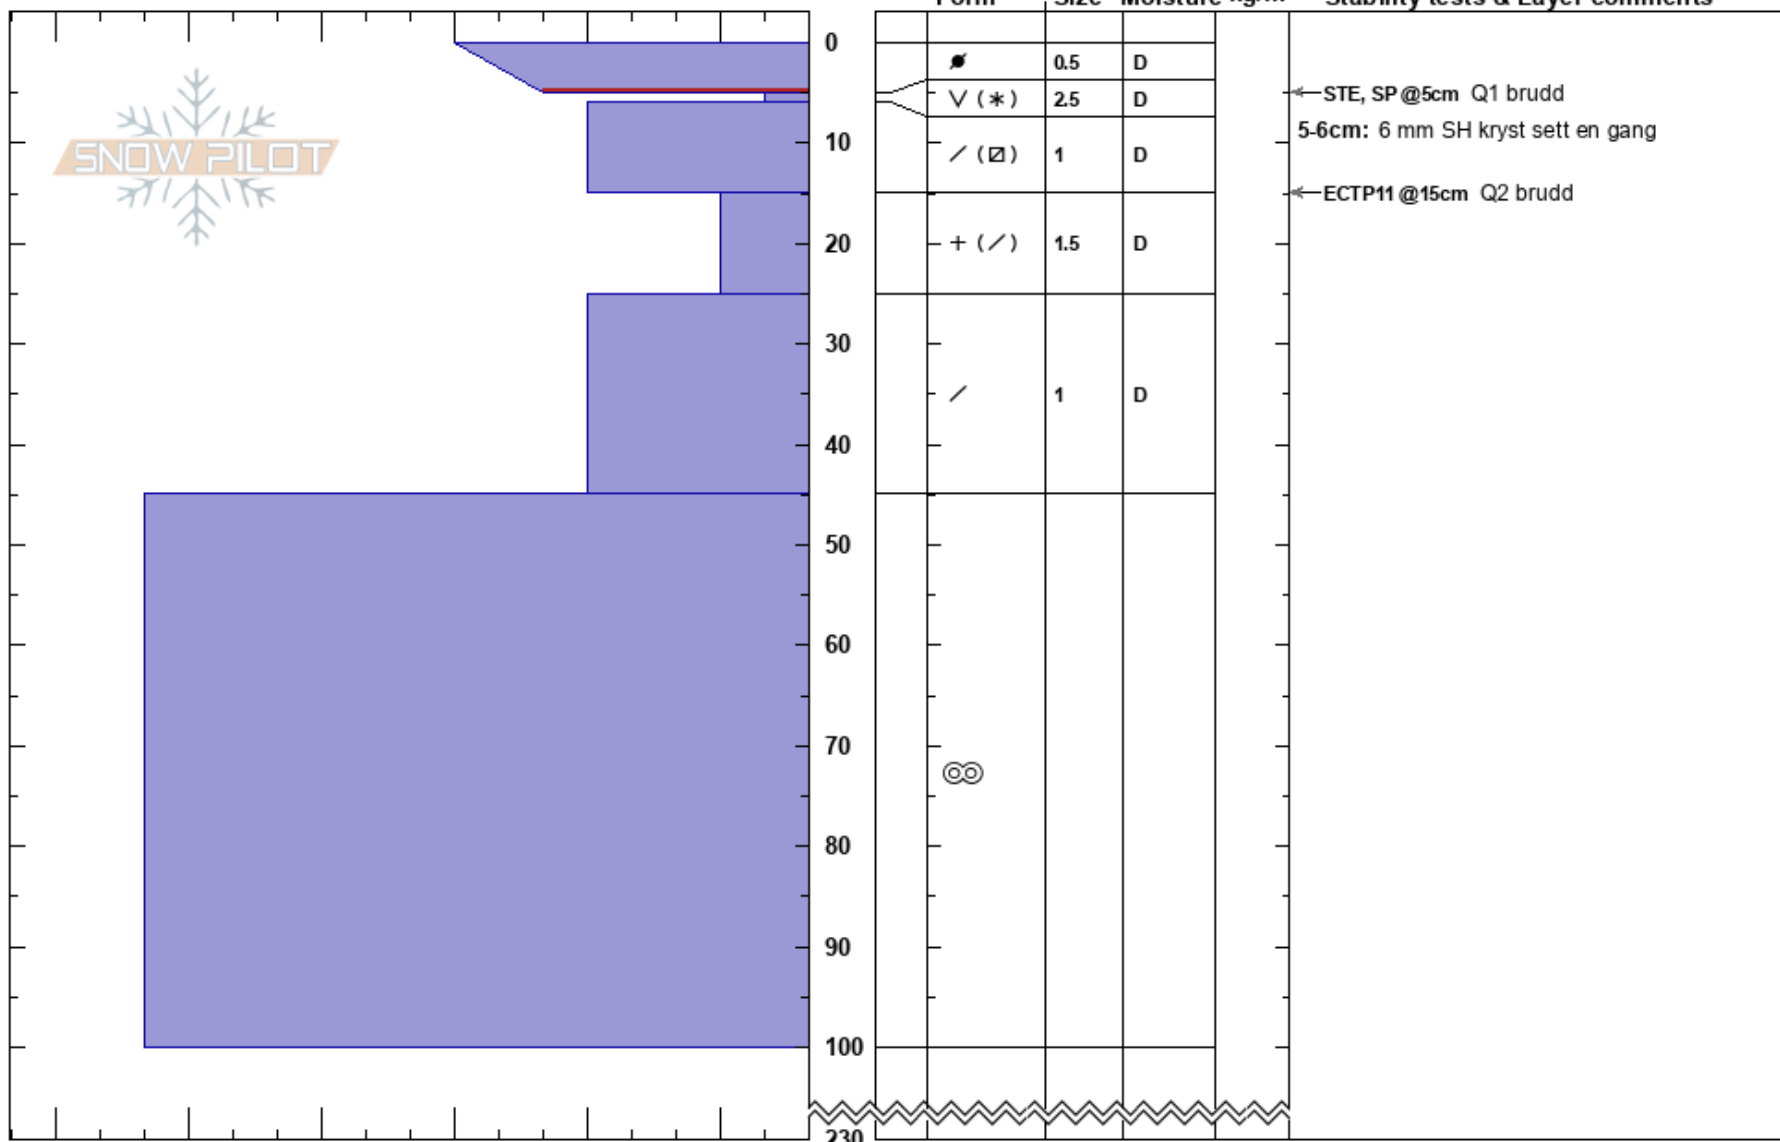

Mykkeltveitveten
 Voss
 Norway
Elevation: 1050 m
Aspect: 300°
Specifics:

Steinar Hustoft
 02/02/2017 - 11:00
Co-ord:
Slope Angle: 35°
Wind Loading: previous

Stability: **HS:**230
Air Temperature: -3.6°C **PF:** 45
Sky Cover: OVC
Precipitation: S-1
Wind: SE Moderate
Layer Notes:
 0-5cm: Problematic layer
 5-6cm: 6 mm SH kryst sett en gang