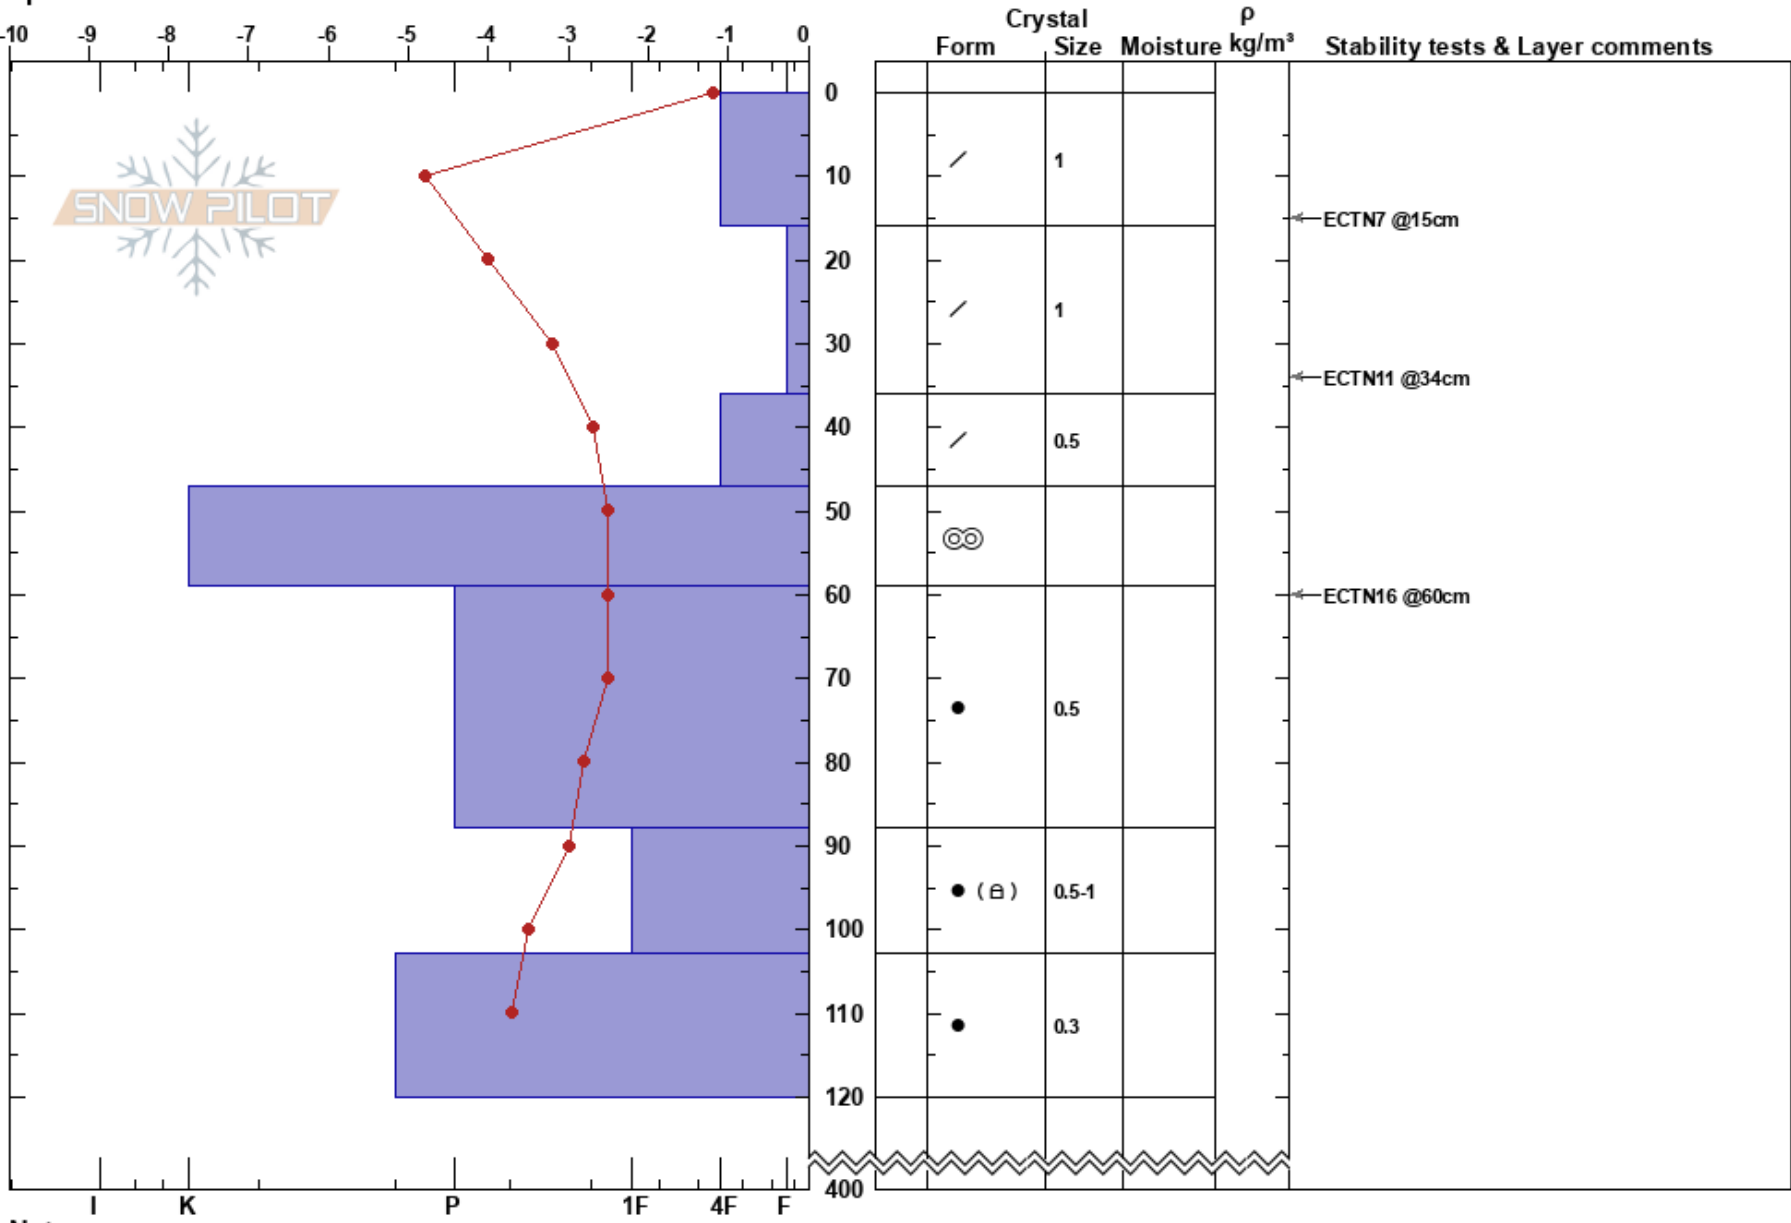

Mullfjället Ö  
 Duved  
 Sweden  
 Elevation: 900 m  
 Aspect: E  
 Specifics:

Oskar Brodén  
 02/04/2019 - 11:29  
 Co-ord: 63.31772N, 13.23221E  
 Slope Angle: 38°  
 Wind Loading: previous

Stability: HS:400  
 Air Temperature: -0.5°C PF: 40  
 Sky Cover: FEW  
 Precipitation: NO  
 Wind: S Light Breeze

Layer Notes:

Notes: