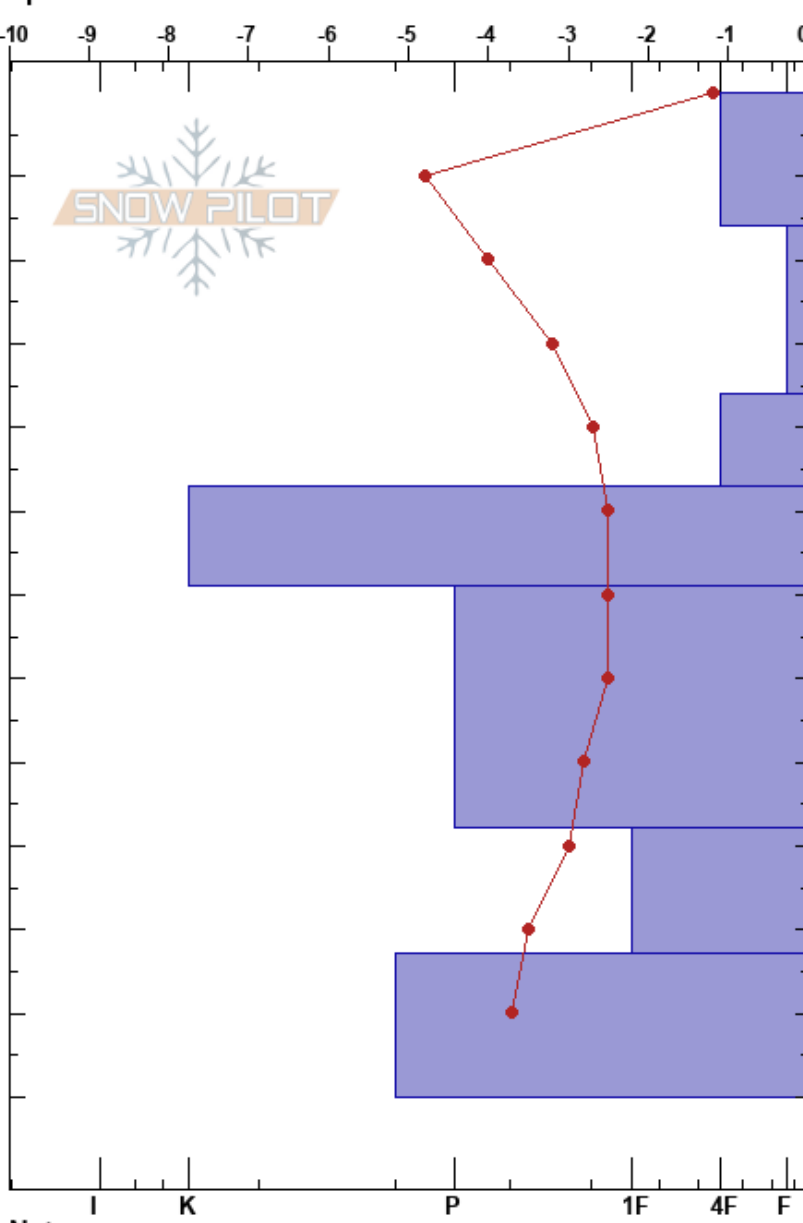

Mullfjället Ö
 Duved
 Sweden
 Elevation: 900 m
 Aspect: E
 Specifics:

Oskar Brodén
 02/04/2019 - 11:29
 Co-ord: 63.31772N, 13.23221E
 Slope Angle: 38°
 Wind Loading: previous

Stability: HS:400
 Air Temperature: -0.5°C PF: 40
 Sky Cover: FEW
 Precipitation: NO
 Wind: S Light Breeze

Layer Notes:

Form	Crystal		ρ kg/m ³	Stability tests & Layer comments
	Size	Moisture		
/	1			← ECTN7 @15cm
/	1			← ECTN11 @34cm
/	0.5			
⊙				← ECTN16 @60cm
•	0.5			
• (B)	0.5-1			
•	0.3			

Notes: