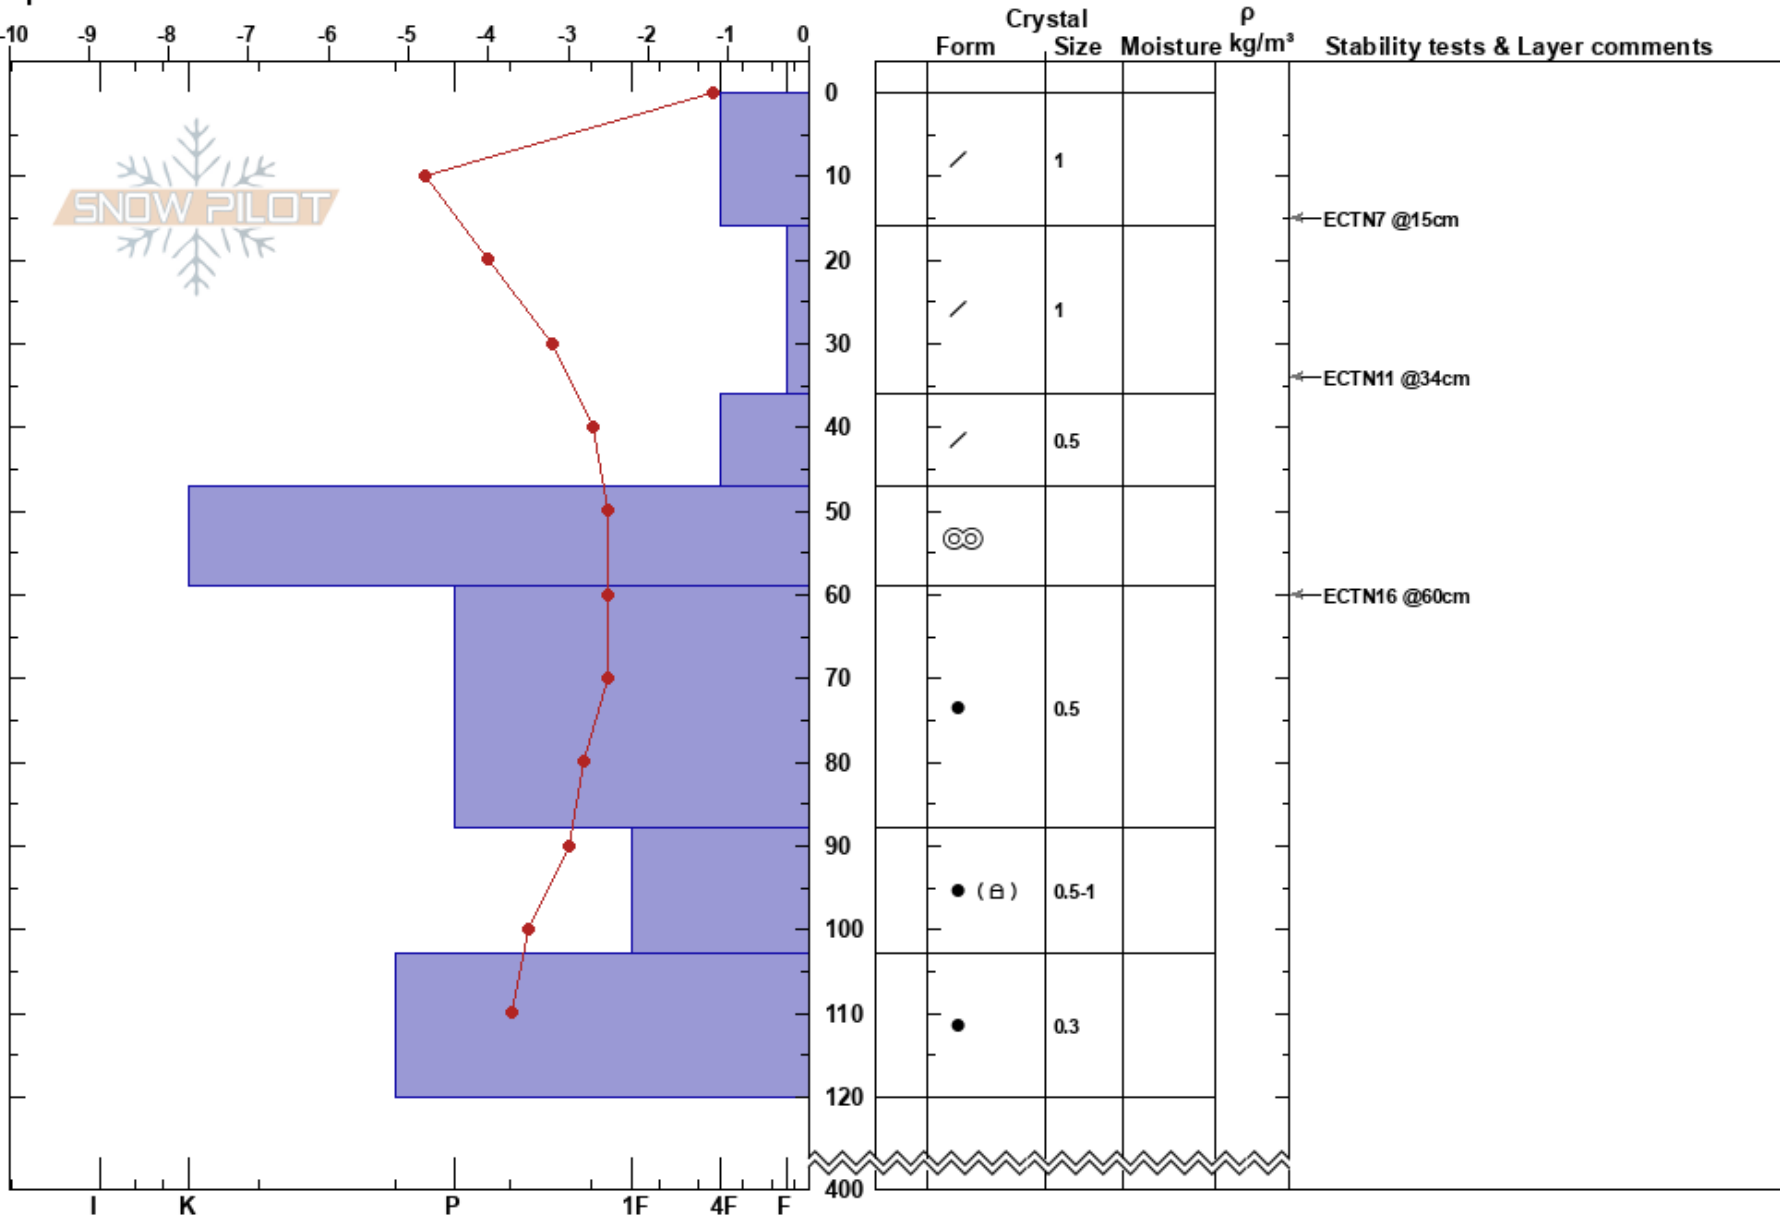

Mullfjället Ö
 Duved
 Sweden
 Elevation: 900 m
 Aspect: E
 Specifics:

Oskar Brodén
 02/04/2019 - 11:29
 Co-ord: 63.31772N, 13.23221E
 Slope Angle: 38°
 Wind Loading: previous

Stability: HS:400
 Air Temperature: -0.5°C PF: 40
 Sky Cover: FEW
 Precipitation: NO
 Wind: S Light Breeze

Layer Notes:

Notes: