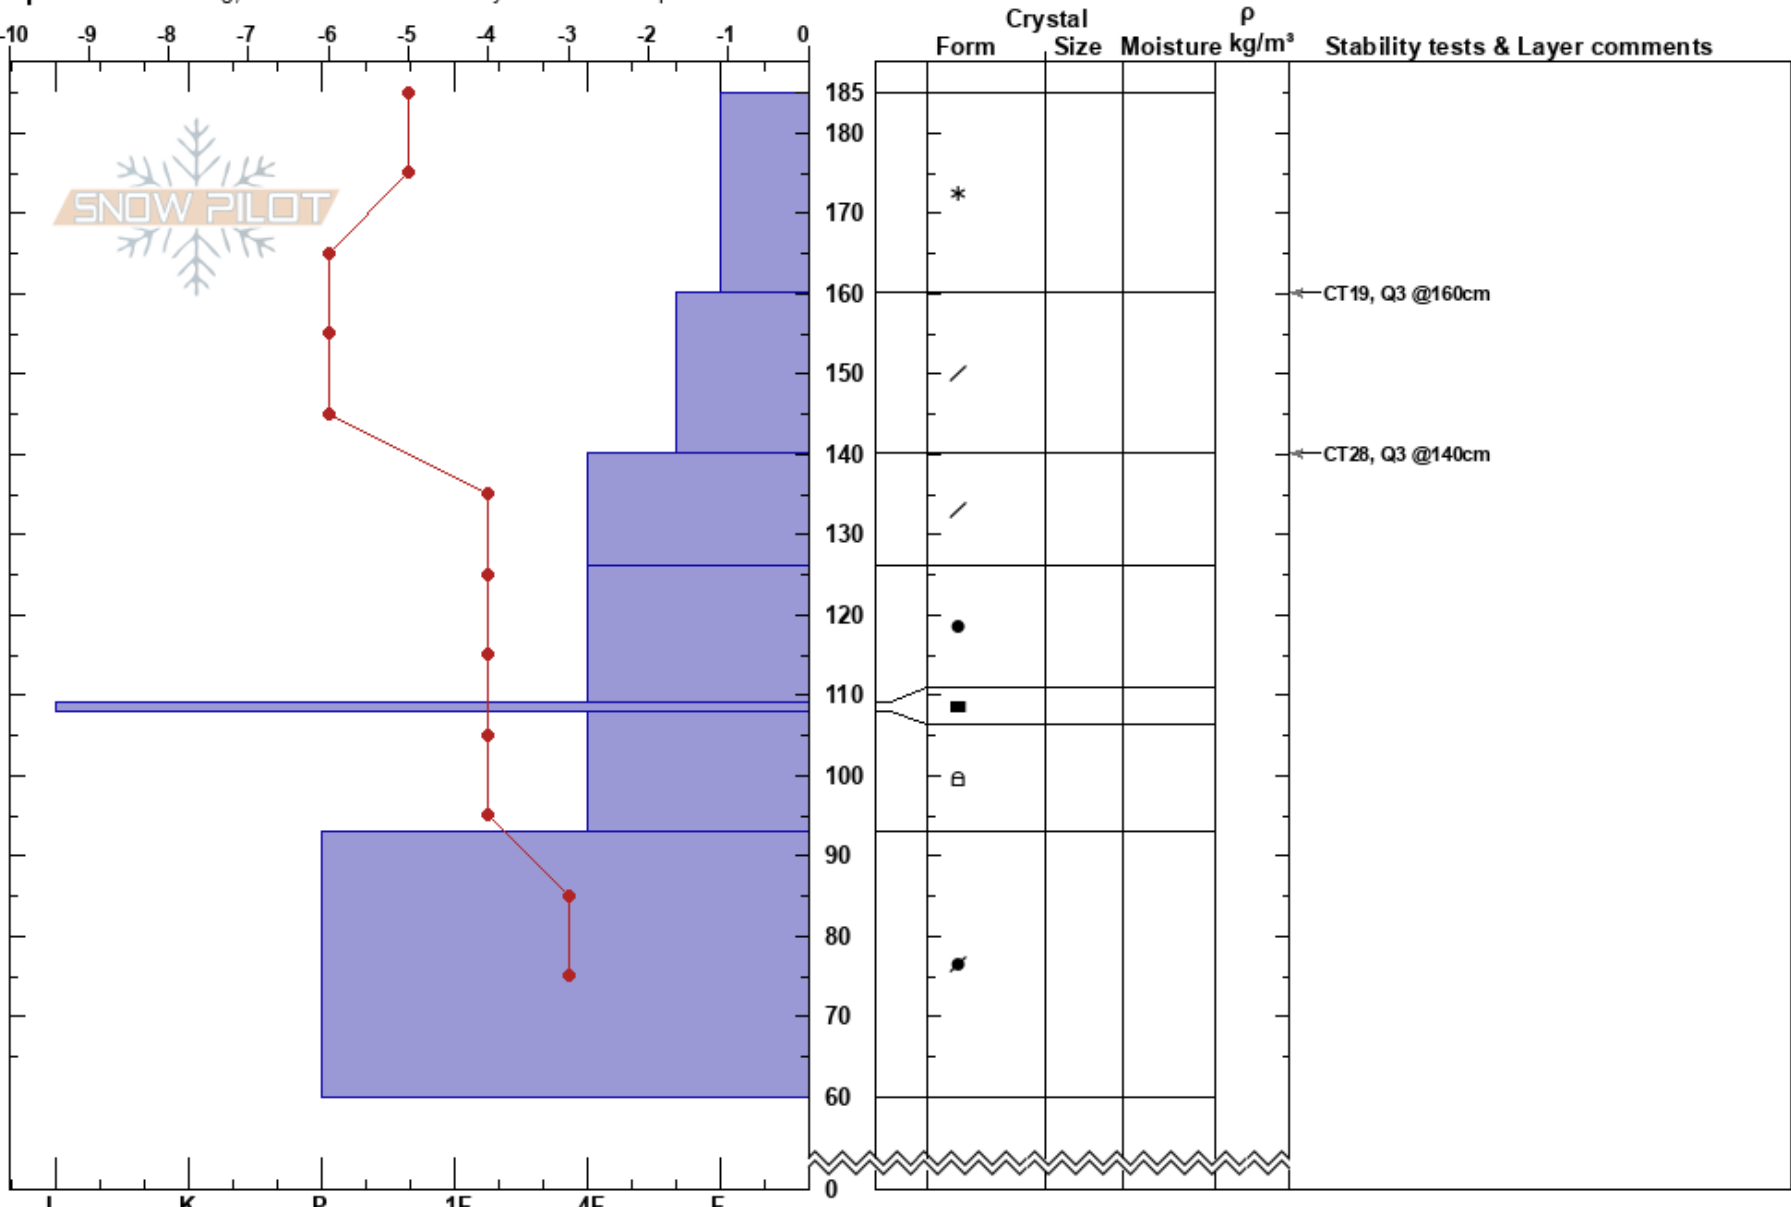

Twin Lakes
 Bitterroot
 MT
 Elevation: 7600 ft
 Aspect: 60°

Timothy Laroche
 02/01/2017 - 1:00pm
 Co-ord: 46.16828N, -114.48909W
 Slope Angle: 31°
 Wind Loading: previous

Stability: Good HS: 185 Layer Notes:
 Air Temperature: -14°C
 Sky Cover: SCT
 Precipitation: NO
 Wind: SE Moderate

Specifics: Cracking; Recent avalanche activity on different slopes

Notes: