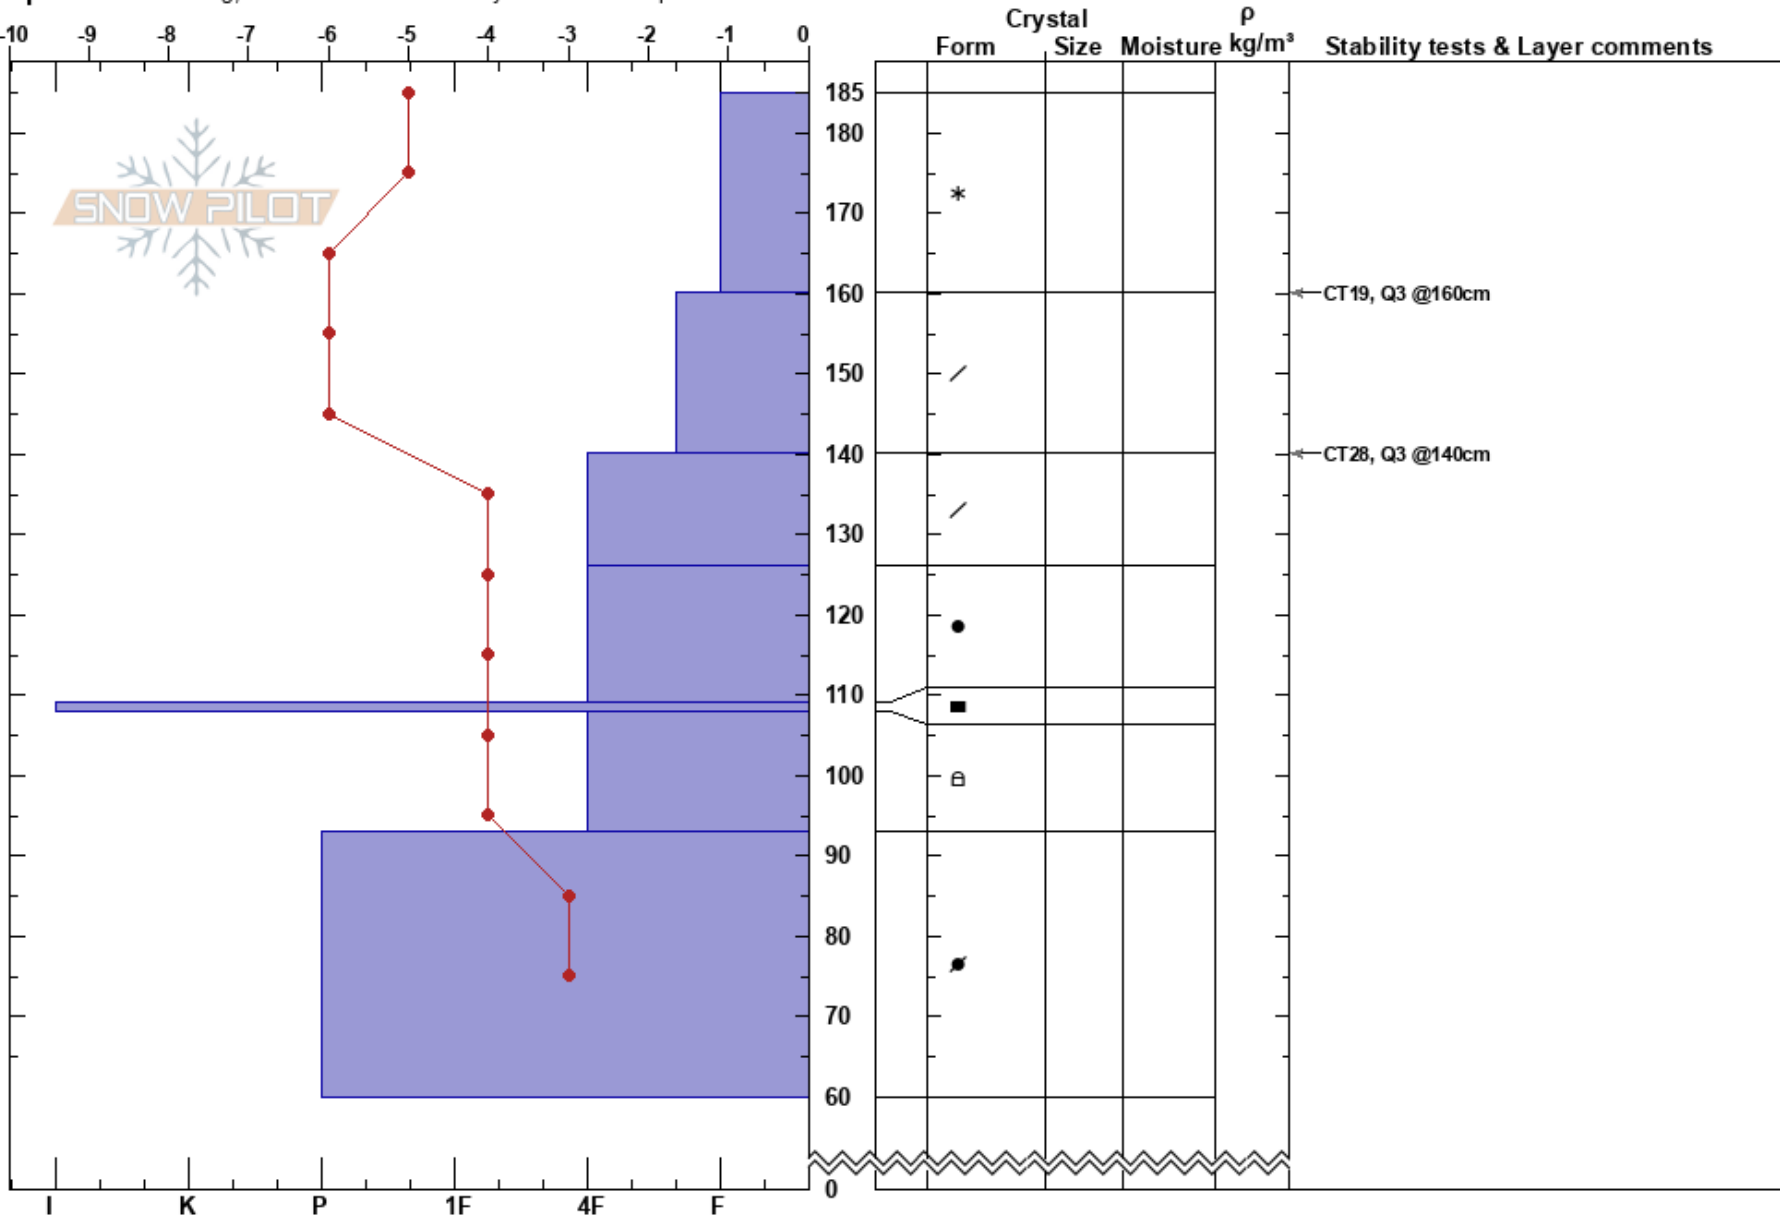

Twin Lakes  
 Bitterroot  
 MT  
 Elevation: 7600 ft  
 Aspect: 60°

Timothy Laroche  
 02/01/2017 - 1:00pm  
 Co-ord: 46.16828N, -114.48909W  
 Slope Angle: 31°  
 Wind Loading: previous

Stability: Good  
 Air Temperature: -14°C  
 Sky Cover: SCT  
 Precipitation: NO  
 Wind: SE Moderate

Specifics: Cracking; Recent avalanche activity on different slopes

Notes: