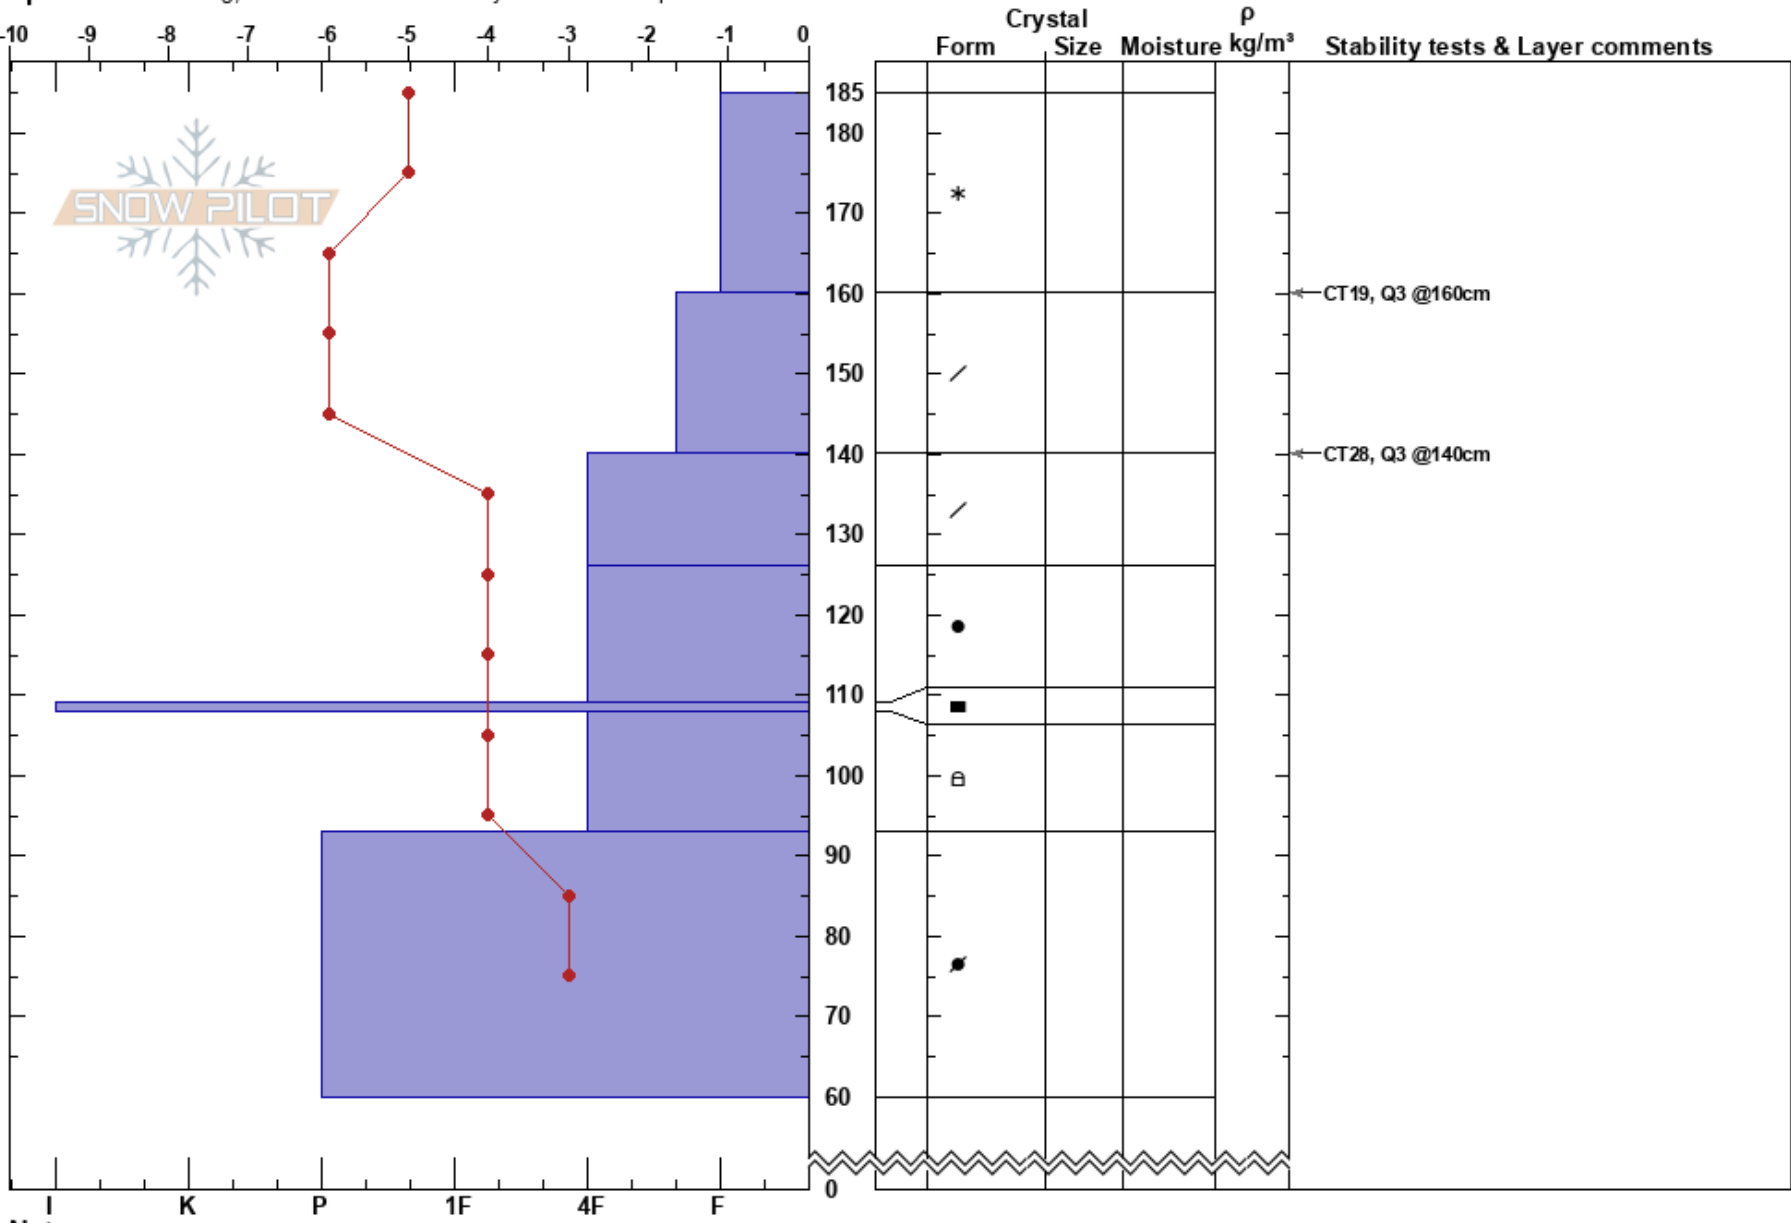

Twin Lakes
 Bitterroot
 MT
 Elevation: 7600 ft
 Aspect: 60°

Timothy Laroche
 02/01/2017 - 1:00pm
 Co-ord: 46.16828N, -114.48909W
 Slope Angle: 31°
 Wind Loading: previous

Stability: Good HS: 185 Layer Notes:
 Air Temperature: -14°C
 Sky Cover: SCT
 Precipitation: NO
 Wind: SE Moderate

Specifics: Cracking; Recent avalanche activity on different slopes

Notes: