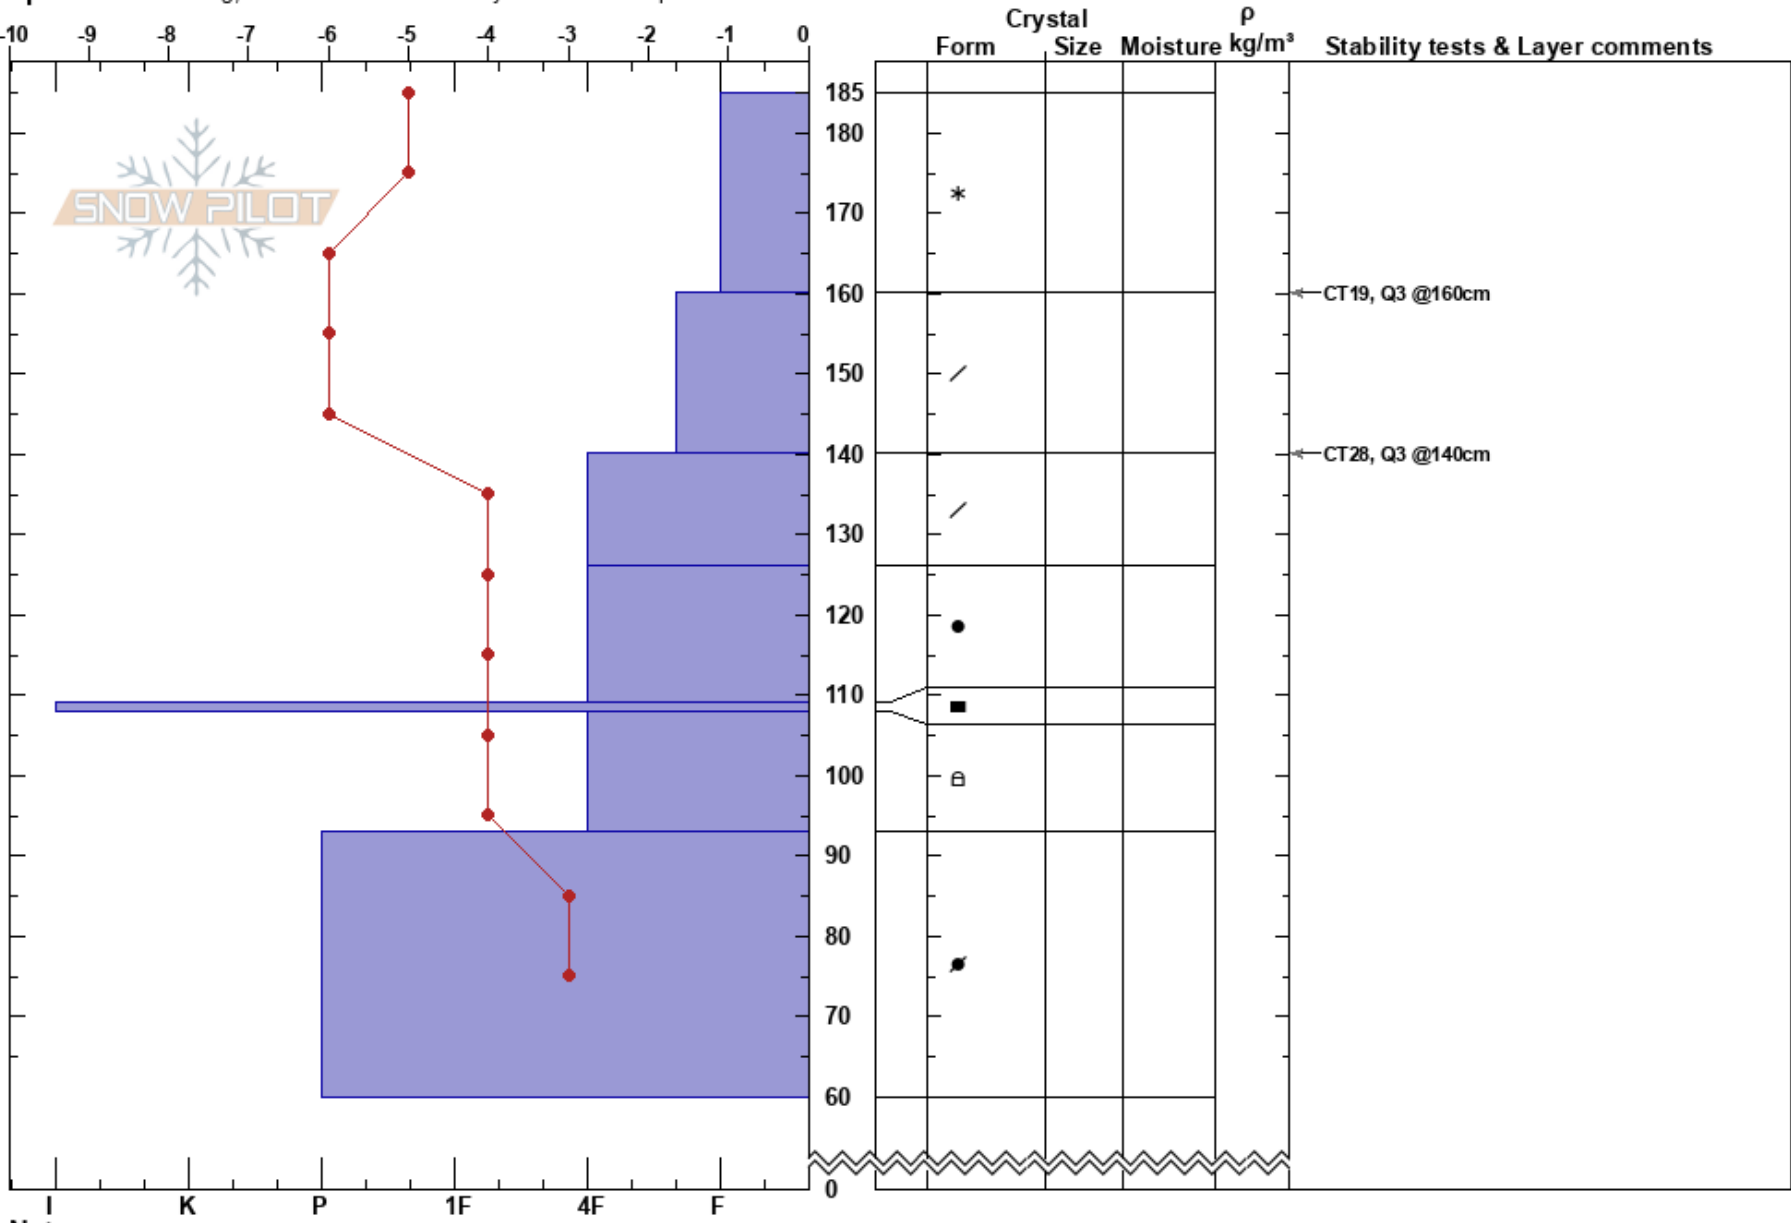

Twin Lakes
 Bitterroot
 MT
 Elevation: 7600 ft
 Aspect: 60°

Timothy Laroche
 02/01/2017 - 1:00pm
 Co-ord: 46.16828N, -114.48909W
 Slope Angle: 31°
 Wind Loading: previous

Stability: Good
 Air Temperature: -14°C
 Sky Cover: SCT
 Precipitation: NO
 Wind: SE Moderate

Specifics: Cracking; Recent avalanche activity on different slopes

Notes: