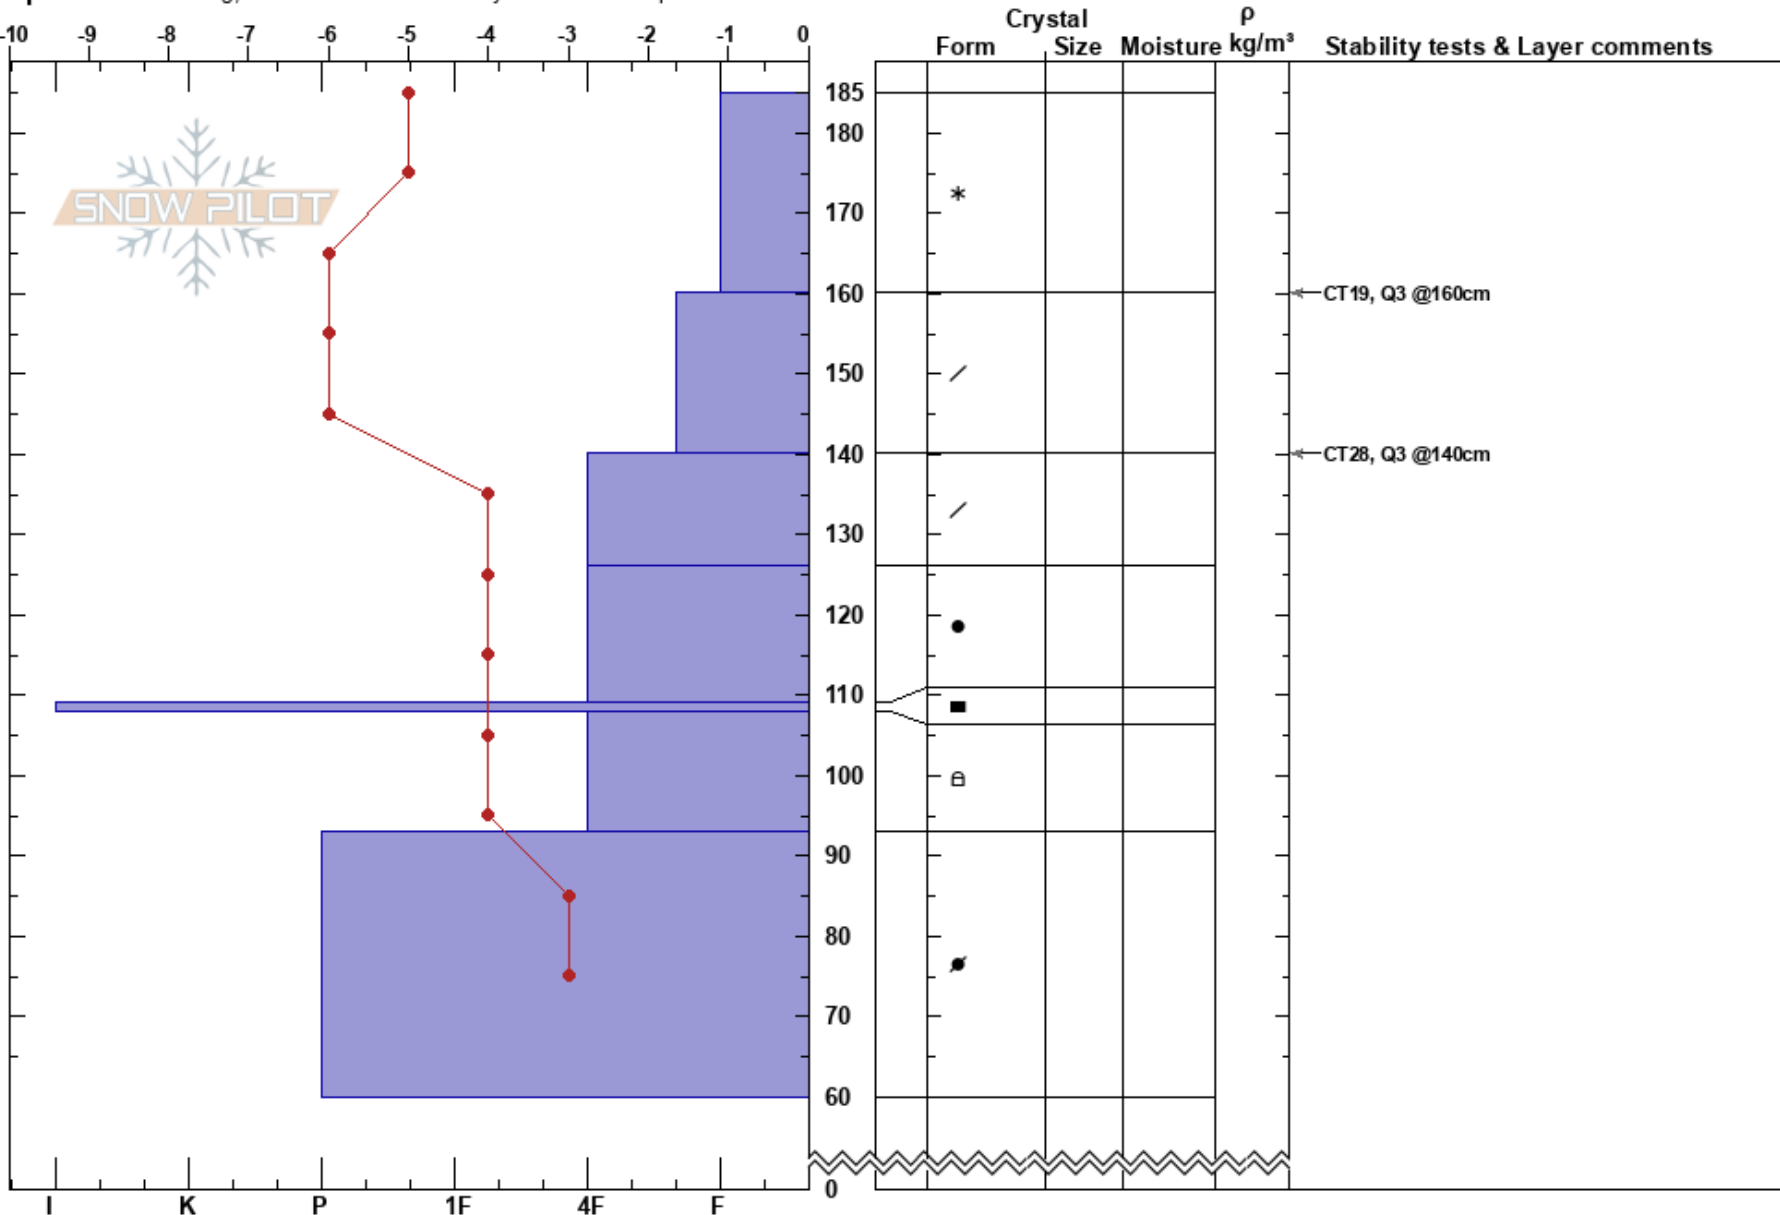

Twin Lakes
 Bitterroot
 MT
 Elevation: 7600 ft
 Aspect: 60°

Timothy Laroche
 02/01/2017 - 1:00pm
 Co-ord: 46.16828N, -114.48909W
 Slope Angle: 31°
 Wind Loading: previous

Stability: Good
 Air Temperature: -14°C
 Sky Cover: SCT
 Precipitation: NO
 Wind: SE Moderate

Specifics: Cracking; Recent avalanche activity on different slopes

Notes: