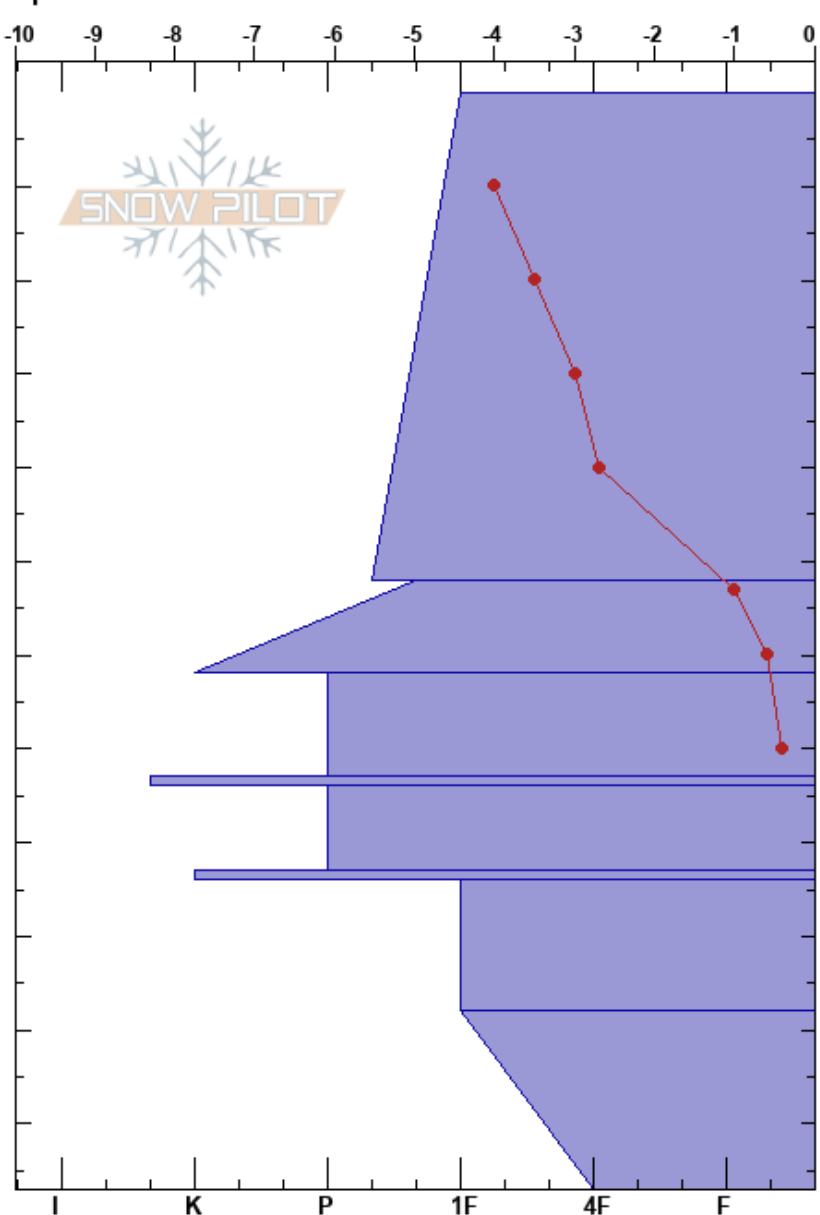

Borkan  
 Borkafjället  
 Sweden  
 Elevation: 850 m  
 Aspect: 75°  
 Specifics:

Sven Olofsson  
 01/04/2019 - 11:35  
 Co-ord: 65.23454N, 15.38218E  
 Slope Angle: 33°  
 Wind Loading: yes

Stability:  
 Air Temperature: -2°C  
 Sky Cover: BKN  
 Precipitation:  
 Wind: SW

HS: 130  
 PF: 21 73-74cm: Problematic layer

Height (cm)	Crystal		Moisture	$\rho$ kg/m <sup>3</sup>	Stability tests & Layer comments
	Form	Size			
0					
10					
20					
26	/				←ECTN13 @26cm
30					
40					
50					
53					←ECTP13 @53cm
60	⊙⊙				
70	■				
80	■				
90					
100					
110	^				
117					