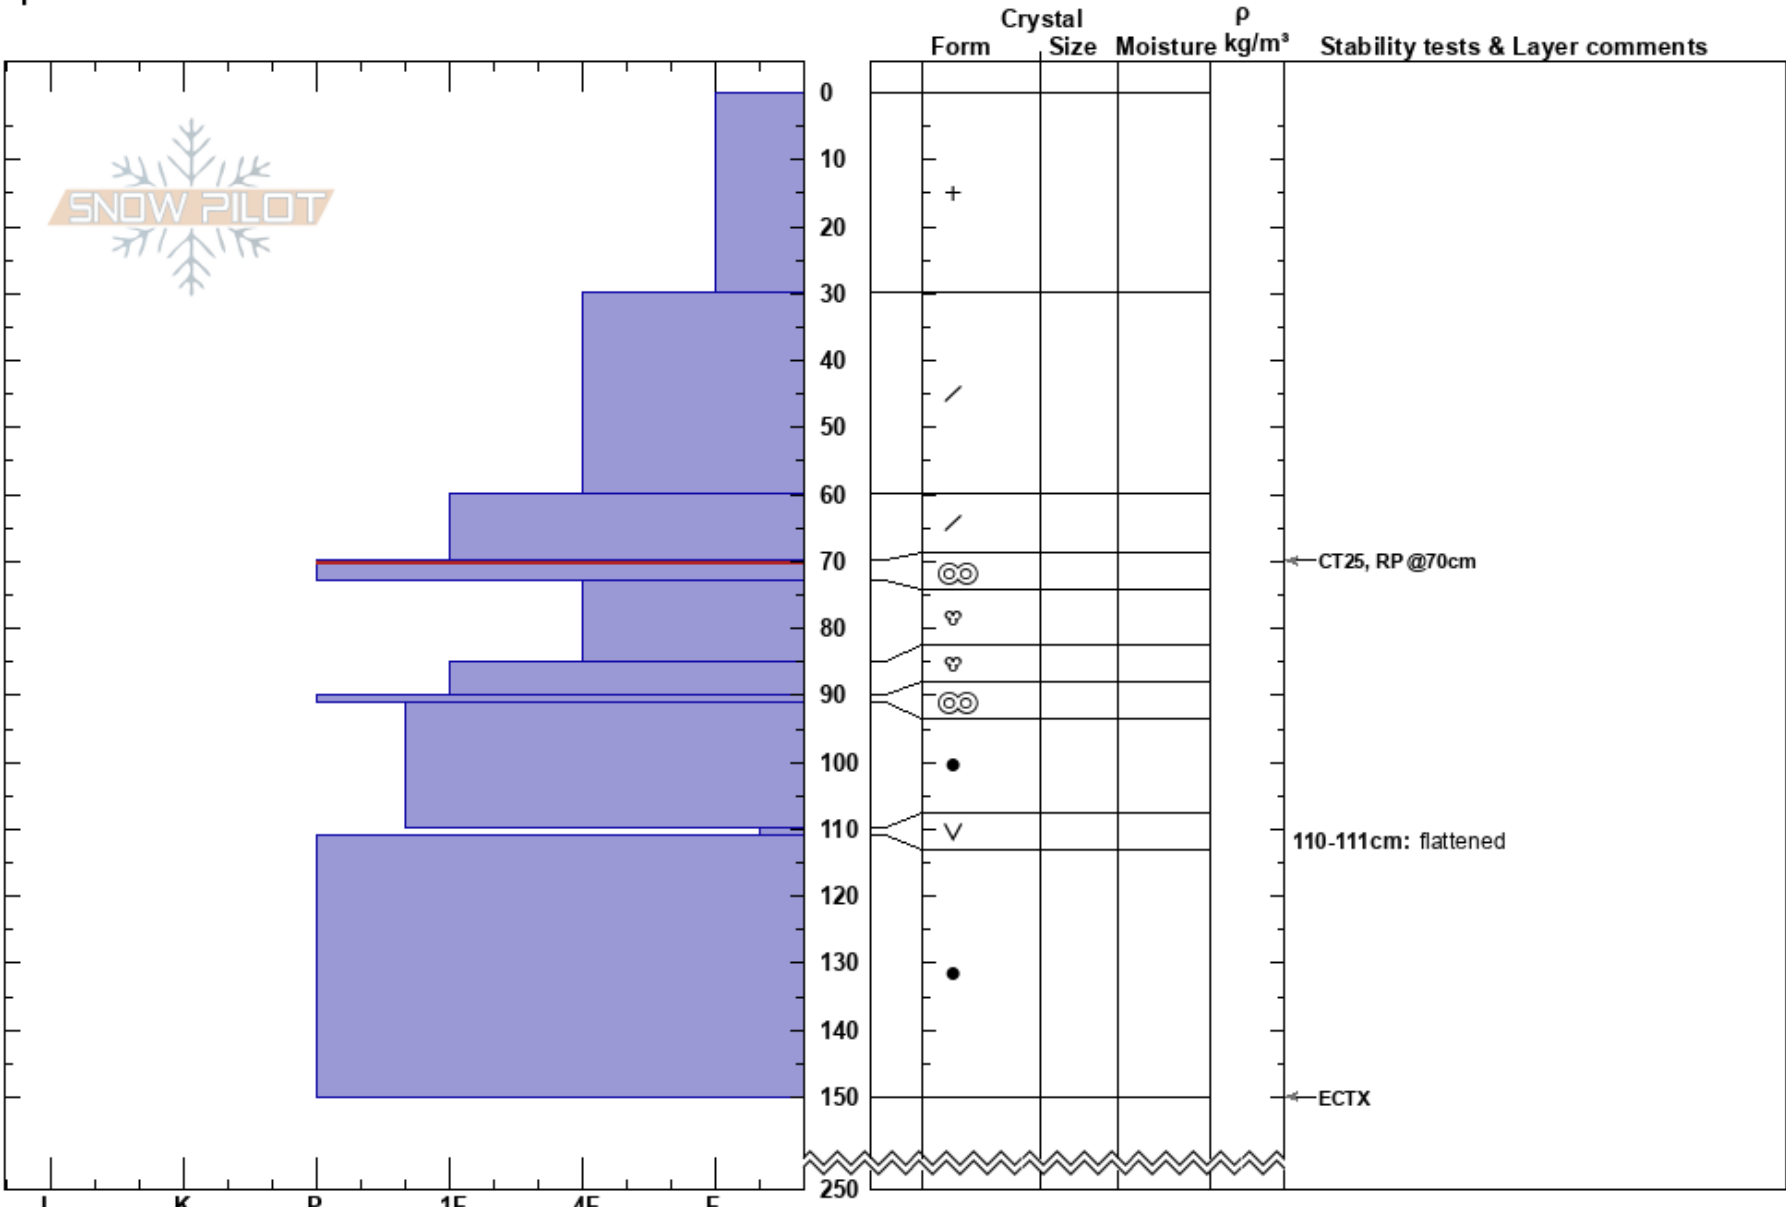

Golden ticket
 Coast Range
 BC
 Elevation: 3300 ft
 Aspect: N
 Specifics:

Elliot James
 01/02/2017 - 15:00
 Co-ord:
 Slope Angle: 15°
 Wind Loading:

Stability: HS:250
 Air Temperature: -10°C PF: 50
 Sky Cover: CLR
 Precipitation: NO
 Wind: Calm

Layer Notes:
 70-73cm: Problematic layer
 110-111cm: flattened

Notes: Sheltered BTL, Flat meadow