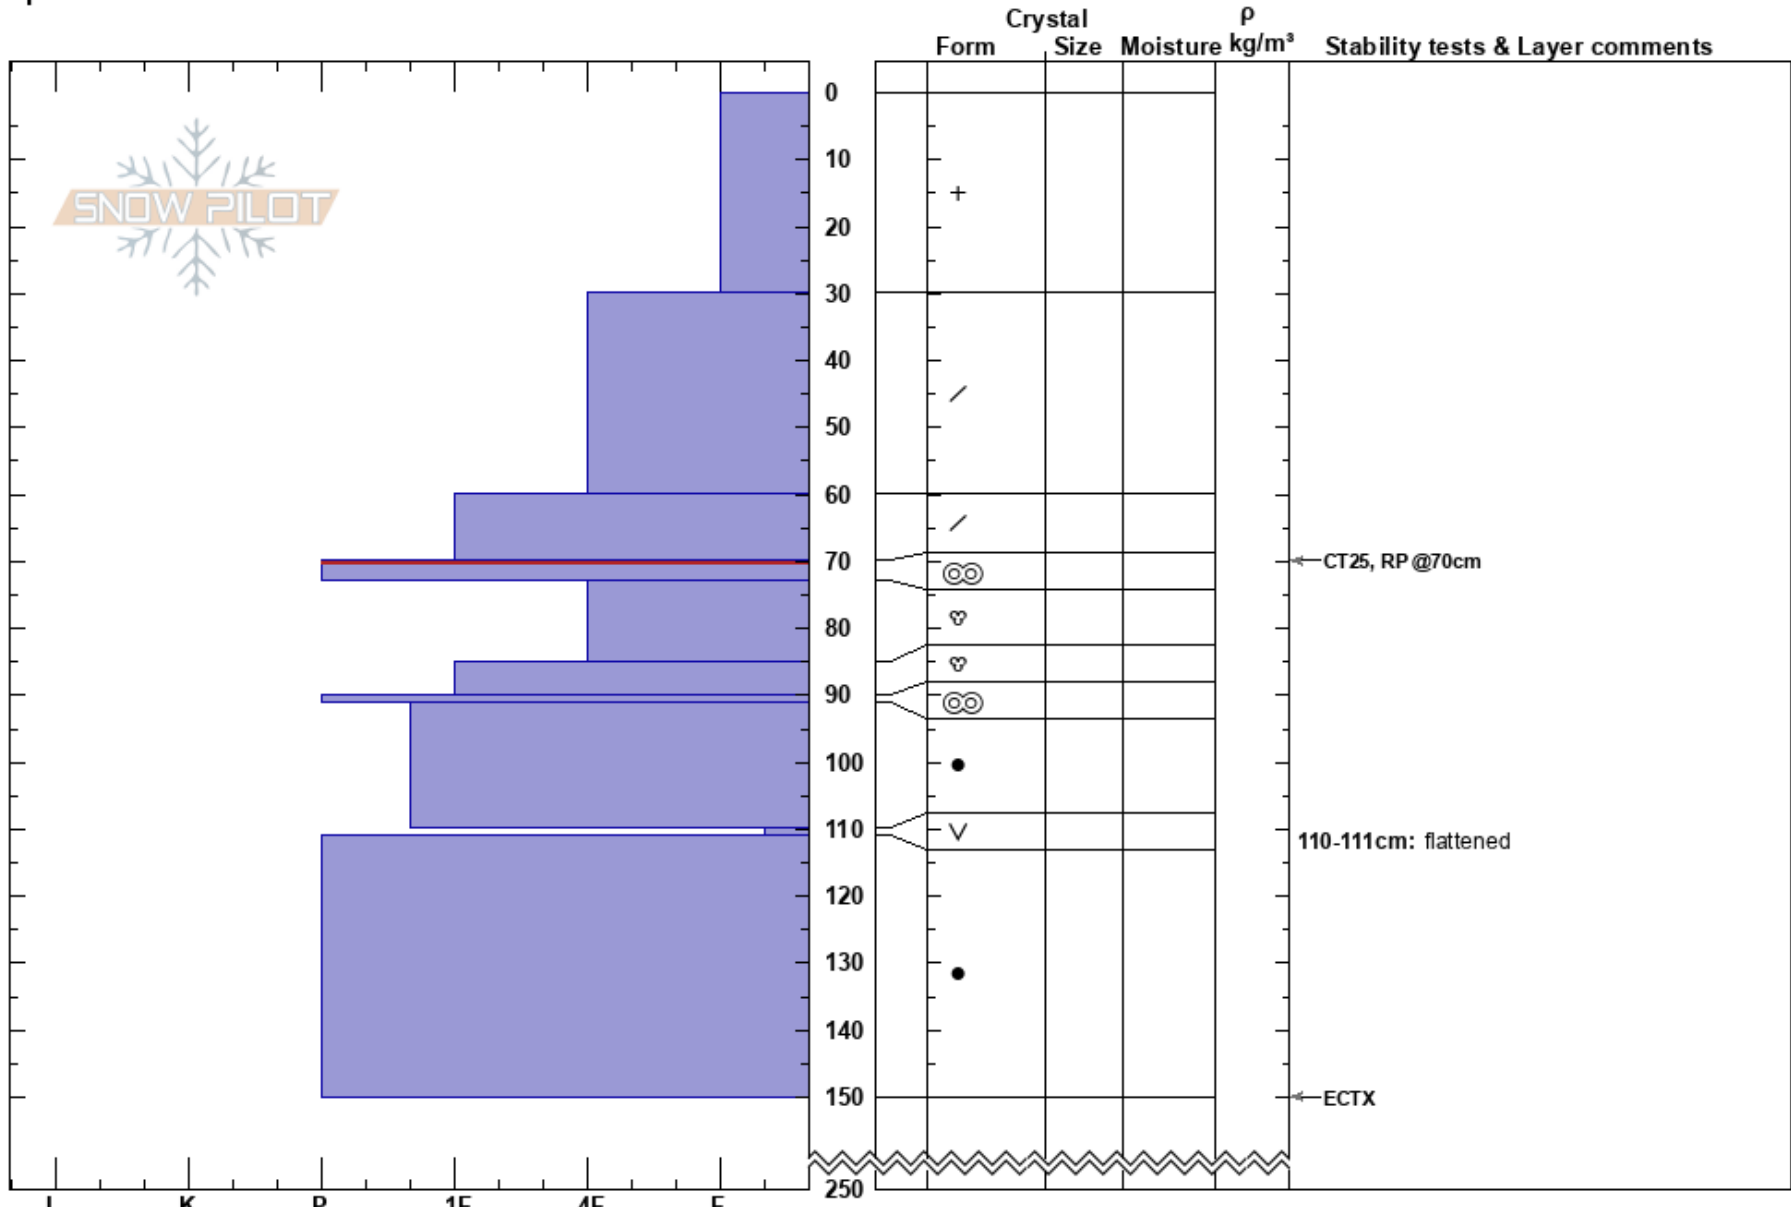

Golden ticket
 Coast Range
 BC
 Elevation: 3300 ft
 Aspect: N
 Specifics:

Elliot James
 01/02/2017 - 15:00
 Co-ord:
 Slope Angle: 15°
 Wind Loading:

Stability: HS:250
 Air Temperature: -10°C PF: 50
 Sky Cover: CLR
 Precipitation: NO
 Wind: Calm
 Layer Notes:
 70-73cm: Problematic layer
 110-111cm: flattened

Notes: Sheltered BTL, Flat meadow