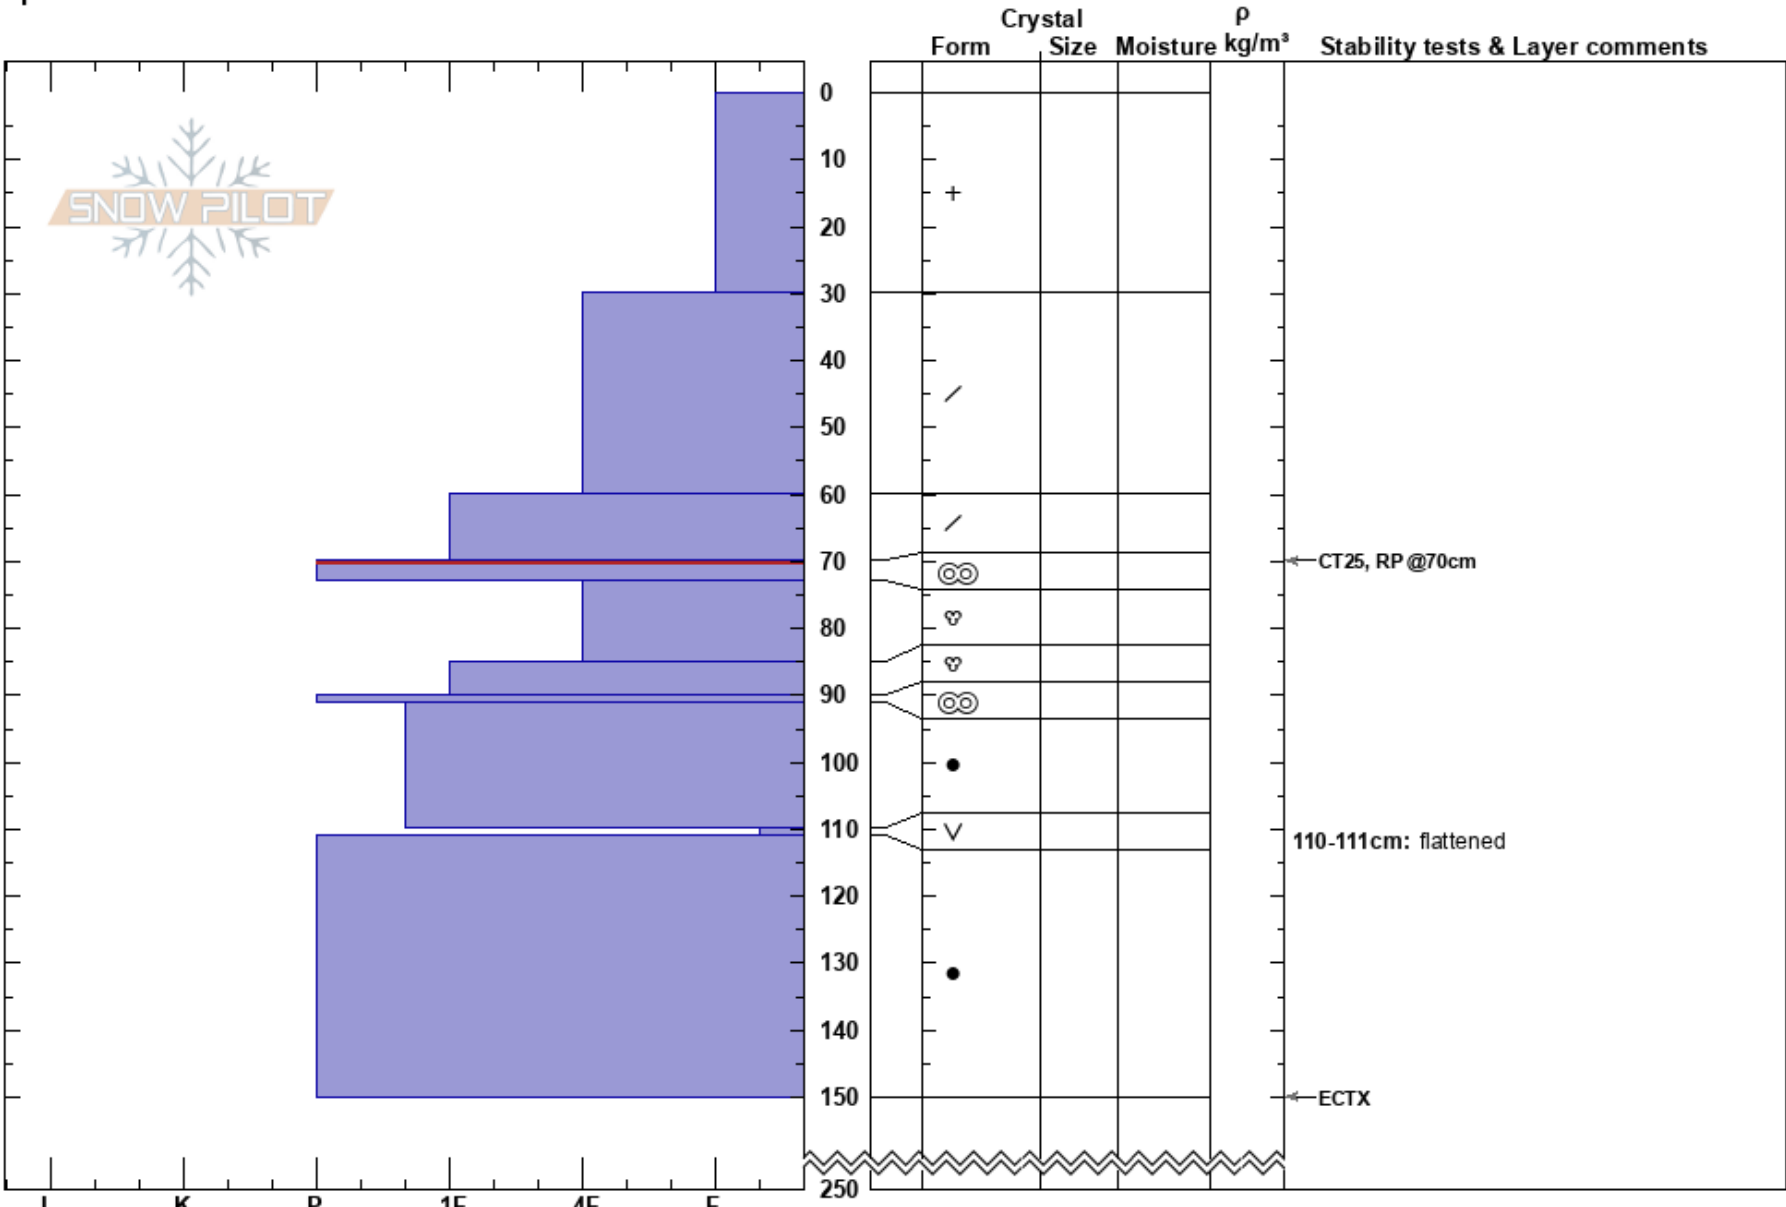

Golden ticket  
 Coast Range  
 BC  
 Elevation: 3300 ft  
 Aspect: N  
 Specifics:

Elliot James  
 01/02/2017 - 15:00  
 Co-ord:  
 Slope Angle: 15°  
 Wind Loading:

Stability: HS:250  
 Air Temperature: -10°C PF: 50  
 Sky Cover: CLR  
 Precipitation: NO  
 Wind: Calm  
 Layer Notes:  
 70-73cm: Problematic layer  
 110-111cm: flattened

Notes: Sheltered BTL, Flat meadow