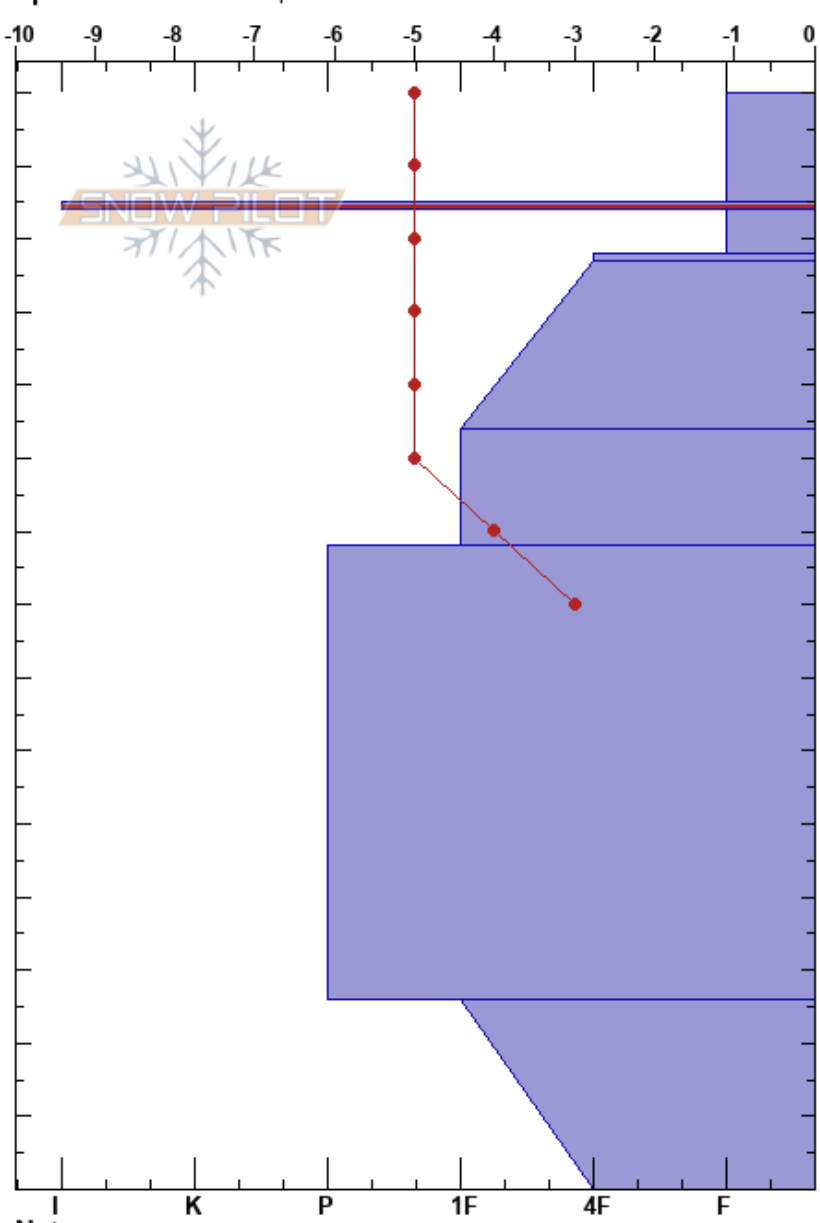

S. Aspect Jenny Bowl
 Rattlesnake Mtns
 MT
 Elevation: 7080 ft
 Aspect: 170°
 Specifics: We skied slope

Joshua Tapp
 02/01/2017 - 2:30pm
 Co-ord:
 Slope Angle: 26°
 Wind Loading: previous

Stability: Good
 Air Temperature: -9°C
 Sky Cover: FEW
 Precipitation: NO
 Wind: Calm

HS: 150
 PF: 40
 135-134cm: Problematic layer

Height (cm)	Crystal		Moisture	ρ kg/m ³	Stability tests & Layer comments
	Form	Size			
150					
140	+ (/)				
135	⊙ ⊙				← ECTN12 @134cm
130	B				
125	⊙ ⊙				← ECTN21 @127cm
115	•				
105					
95	•				
55					
15	B				