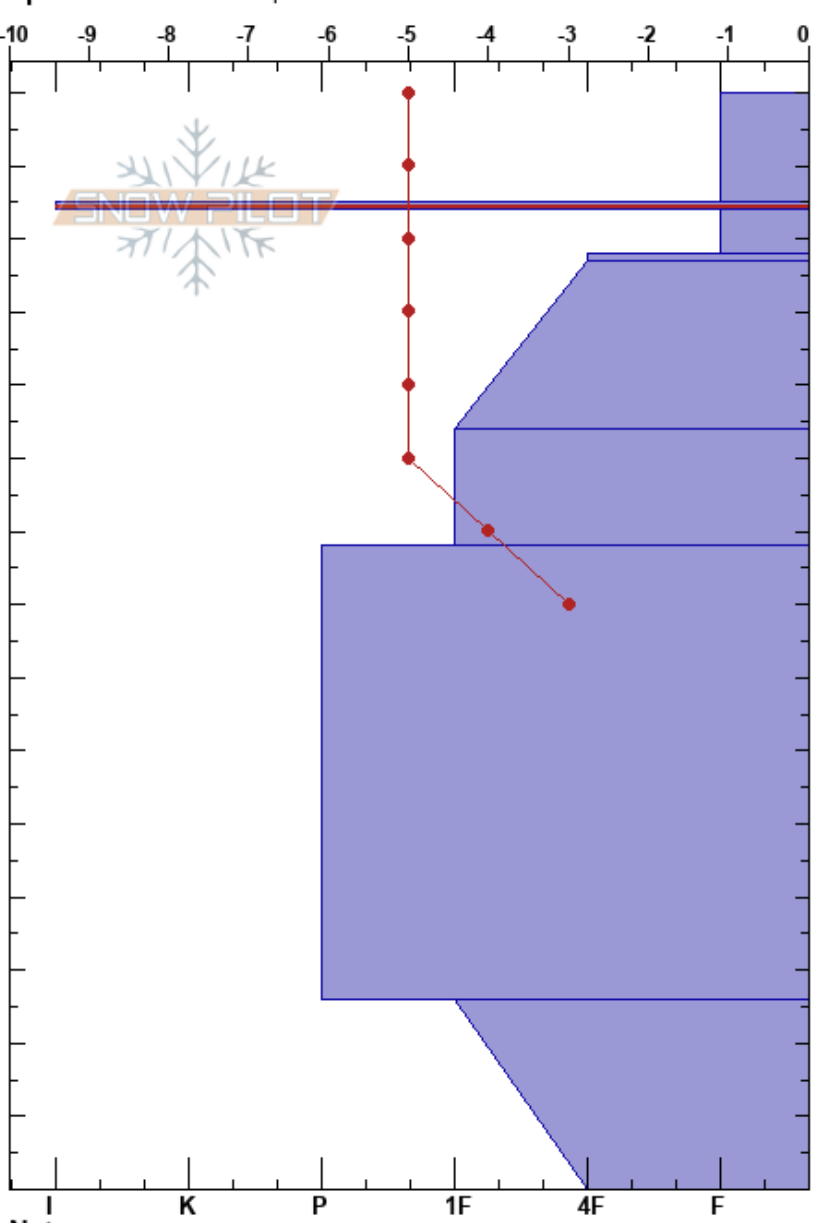

S. Aspect Jenny Bowl
 Rattlesnake Mtns
 MT
Elevation: 7080 ft
Aspect: 170°
Specifics: We skied slope

Joshua Tapp
 02/01/2017 - 2:30pm
Co-ord:
Slope Angle: 26°
Wind Loading: previous

Stability: Good **HS:** 150 **Layer Notes:**
Air Temperature: -9°C **PF:** 40 135-134cm: Problematic layer
Sky Cover: FEW
Precipitation: NO
Wind: Calm

Height (cm)	Crystal		Moisture	ρ kg/m ³	Stability tests & Layer comments
	Form	Size			
150					
140	+ (/)				
134	⊙				← ECTN12 @134cm
127	⊙				← ECTN21 @127cm
115					
105					
90					
57					
15	B				