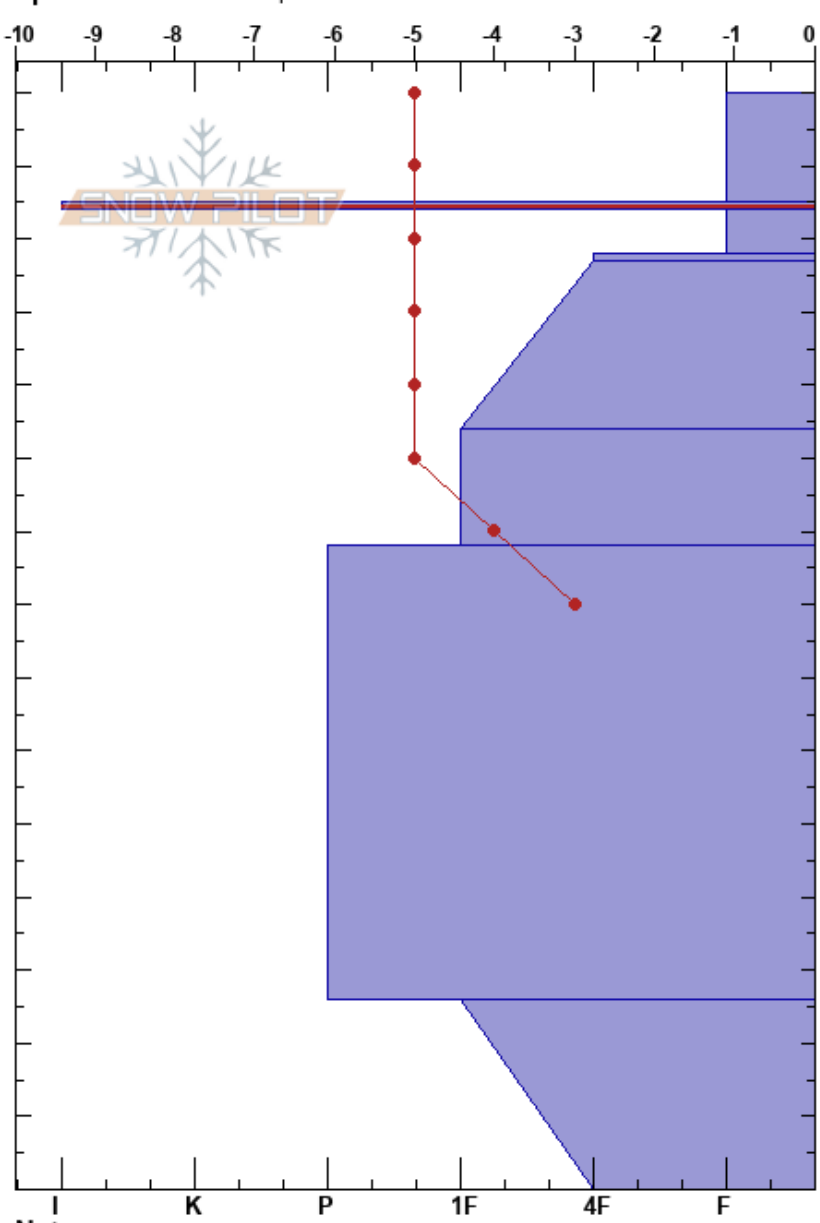

S. Aspect Jenny Bowl
 Rattlesnake Mtns
 MT
 Elevation: 7080 ft
 Aspect: 170°
 Specifics: We skied slope

Joshua Tapp
 02/01/2017 - 2:30pm
 Co-ord:
 Slope Angle: 26°
 Wind Loading: previous

Stability: Good
 Air Temperature: -9°C
 Sky Cover: FEW
 Precipitation: NO
 Wind: Calm

HS: 150
 PF: 40
 135-134cm: Problematic layer

Height (cm)	Crystal		Moisture	ρ kg/m ³	Stability tests & Layer comments
	Form	Size			
150					
140	+ (/)				
135	⊙⊙				← ECTN12 @134cm
130	B				
125	⊙⊙				← ECTN21 @127cm
115	•				
105	•				
60	•				
15	B				