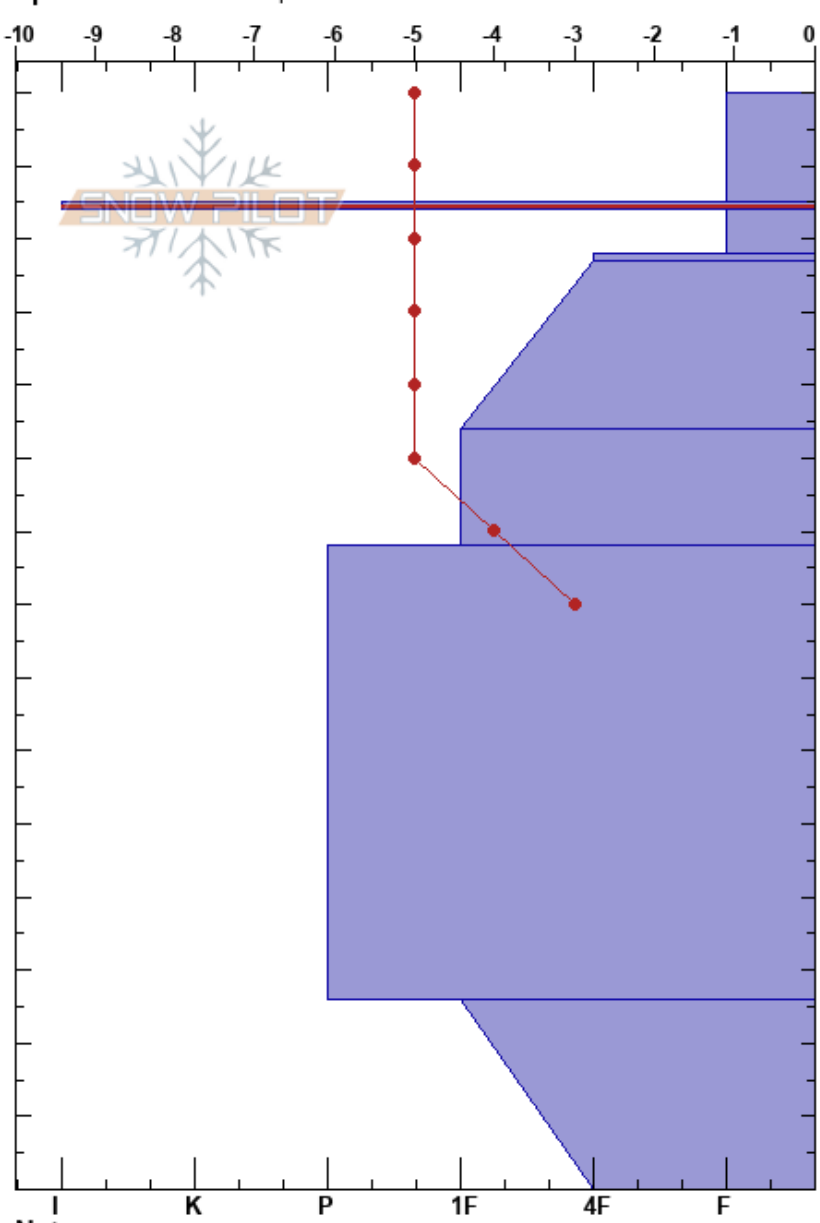

S. Aspect Jenny Bowl
 Rattlesnake Mtns
 MT
 Elevation: 7080 ft
 Aspect: 170°
 Specifics: We skied slope

Joshua Tapp
 02/01/2017 - 2:30pm
 Co-ord:
 Slope Angle: 26°
 Wind Loading: previous

Stability: Good
 Air Temperature: -9°C
 Sky Cover: FEW
 Precipitation: NO
 Wind: Calm

HS: 150
 PF: 40
 135-134cm: Problematic layer

Height (cm)	Crystal		Moisture	ρ kg/m ³	Stability tests & Layer comments
	Form	Size			
150					
140	+ (/)				
135	⊙⊙				← ECTN12 @134cm
130	B				
125	⊙⊙				← ECTN21 @127cm
115	•				
105					
95	•				
55					
15	B				