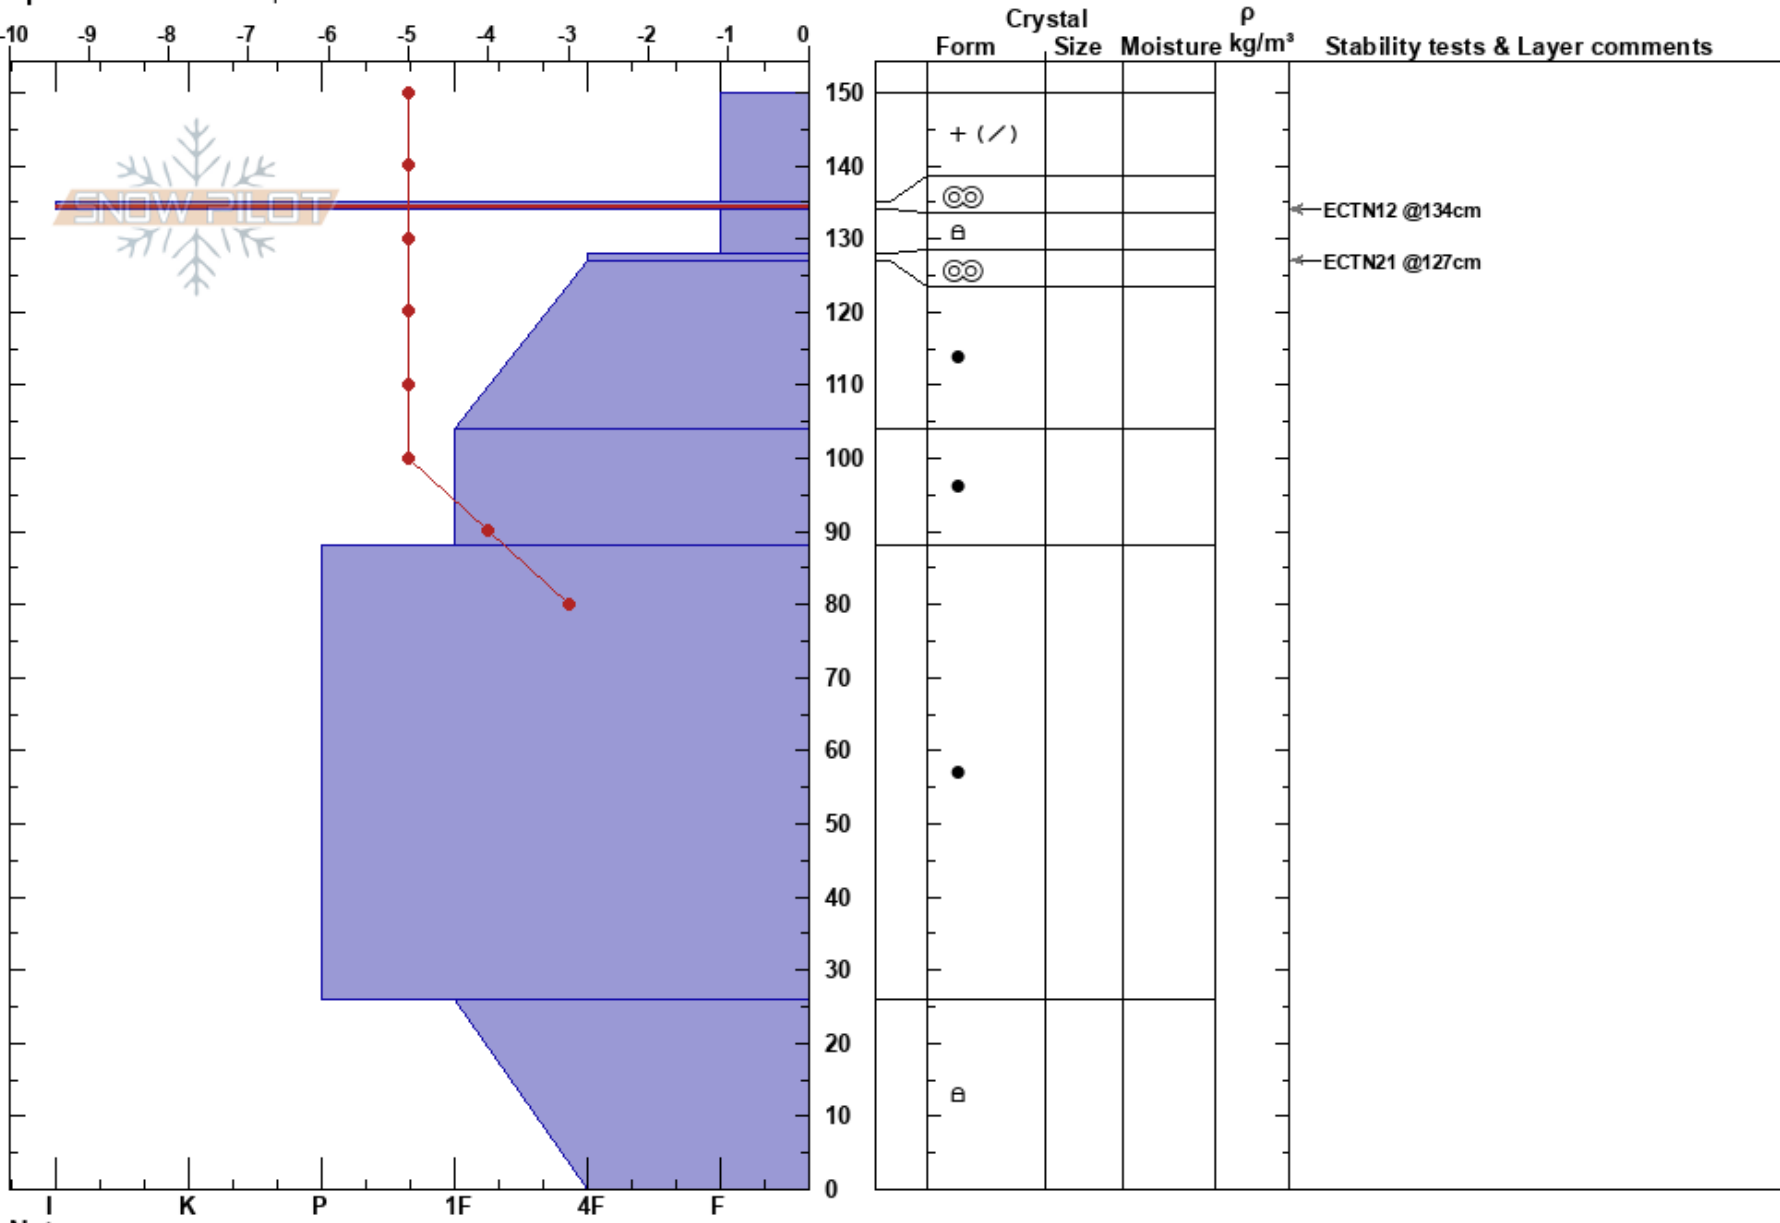

S. Aspect Jenny Bowl  
 Rattlesnake Mtns  
 MT  
**Elevation:** 7080 ft  
**Aspect:** 170°  
**Specifics:** We skied slope

Joshua Tapp  
 02/01/2017 - 2:30pm  
**Co-ord:**  
**Slope Angle:** 26°  
**Wind Loading:** previous

**Stability:** Good **HS:** 150 **Layer Notes:**  
**Air Temperature:** -9°C **PF:** 40 135-134cm: Problematic layer  
**Sky Cover:** FEW  
**Precipitation:** NO  
**Wind:** Calm

Notes: