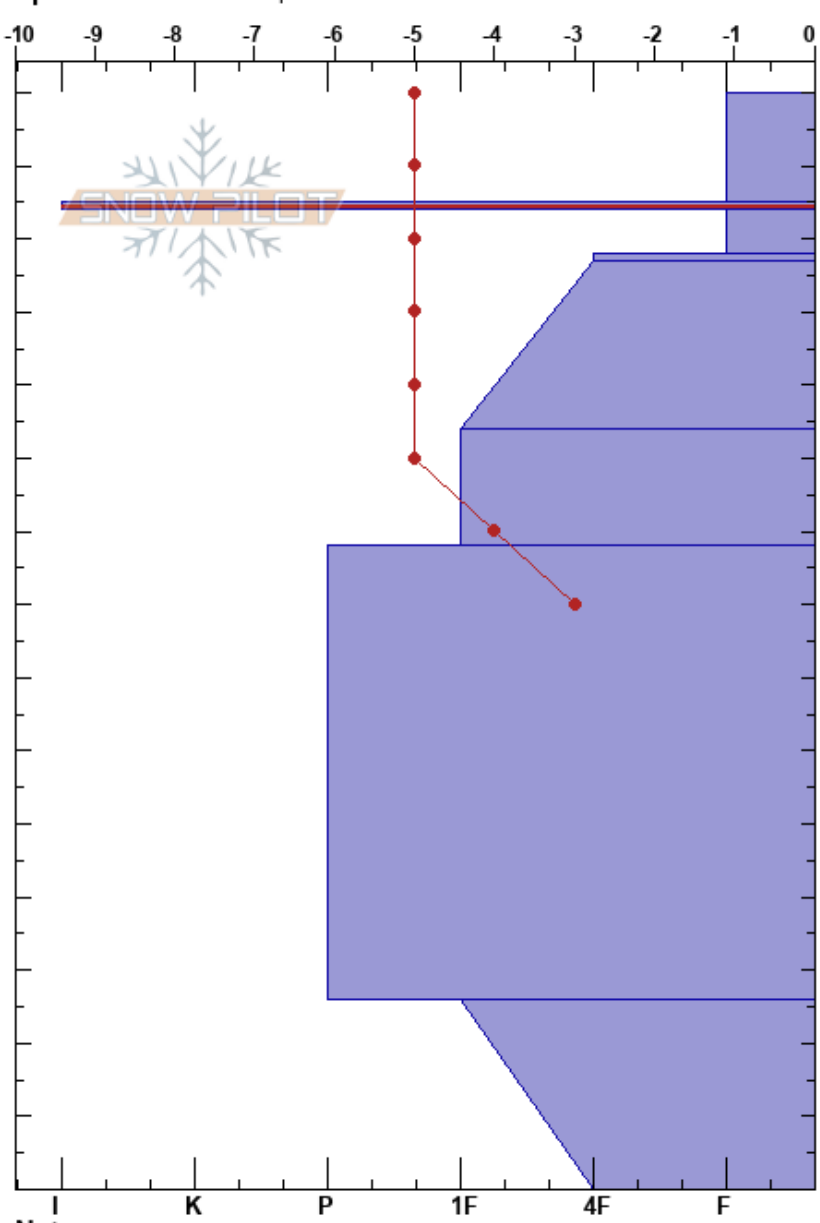

S. Aspect Jenny Bowl  
 Rattlesnake Mtns  
 MT  
 Elevation: 7080 ft  
 Aspect: 170°  
 Specifics: We skied slope

Joshua Tapp  
 02/01/2017 - 2:30pm  
 Co-ord:  
 Slope Angle: 26°  
 Wind Loading: previous

Stability: Good  
 Air Temperature: -9°C  
 Sky Cover: FEW  
 Precipitation: NO  
 Wind: Calm

HS: 150  
 PF: 40  
 135-134cm: Problematic layer

Height (cm)	Crystal		Moisture	$\rho$ kg/m <sup>3</sup>	Stability tests & Layer comments
	Form	Size			
150					
140	+ ( / )				
135	⊙ ⊙				← ECTN12 @134cm
130	B				
125	⊙ ⊙				← ECTN21 @127cm
115	•				
105					
95	•				
55					
15	B				