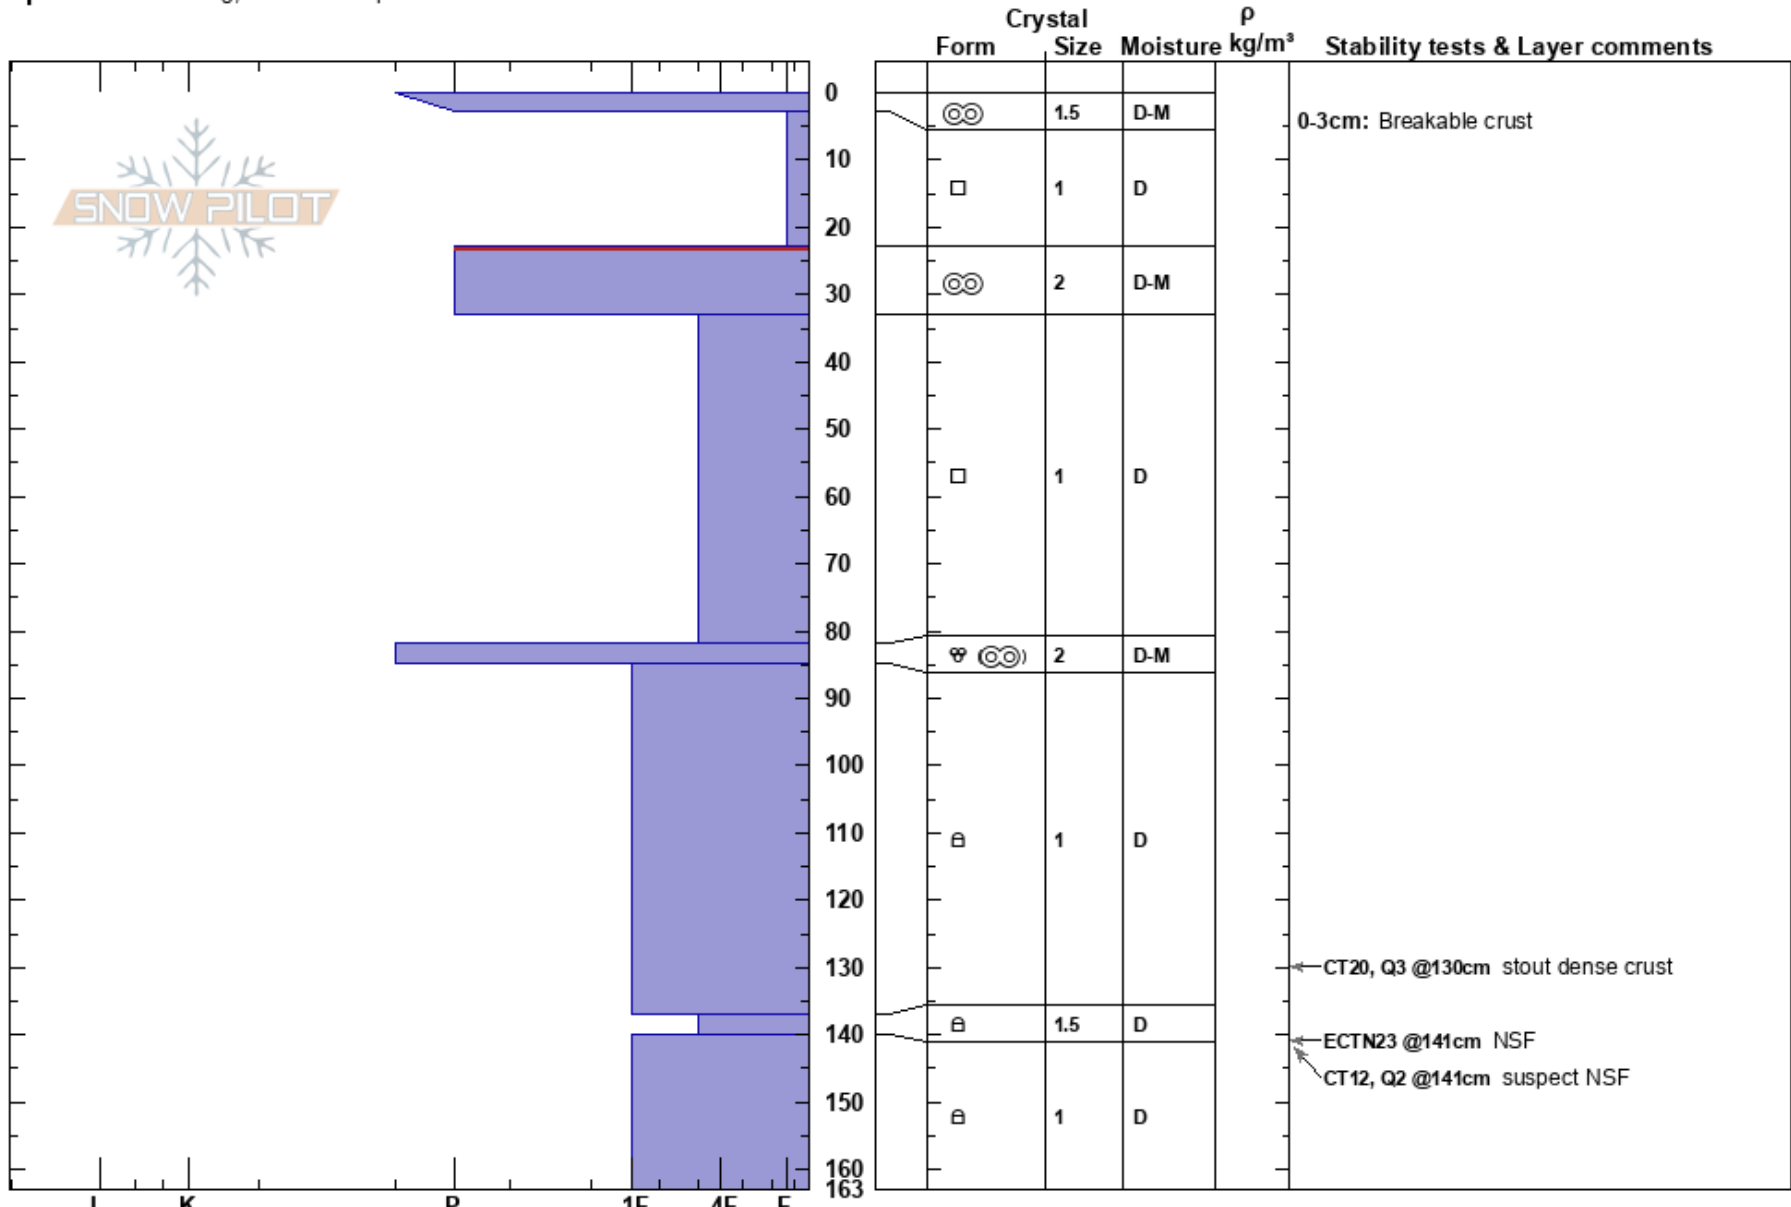

Lower KB Ridge
 Teton Range
 WY
 Elevation: 7900 ft
 Aspect: 129°
 Specifics: Cracking; We skied slope

Taylor Bones
 02/01/2017 - 10:30am
 Co-ord: 43.48737N, -110.94509W
 Slope Angle: 42°
 Wind Loading: yes

Stability: **HS: 163**
 Air Temperature: -4°C PF: 20
 Sky Cover: OVC
 Precipitation: GR
 Wind: SW Strong
 Layer Notes:
 0-3cm: Breakable crust
 23-33cm: Problematic layer

Notes: Fun-loving breakable crust on exposed similar slopes. Playing on wind drifts produce localized cracking with poor energy. Wind has stripped the skin track exposing interesting pee sculptures guiding the way.