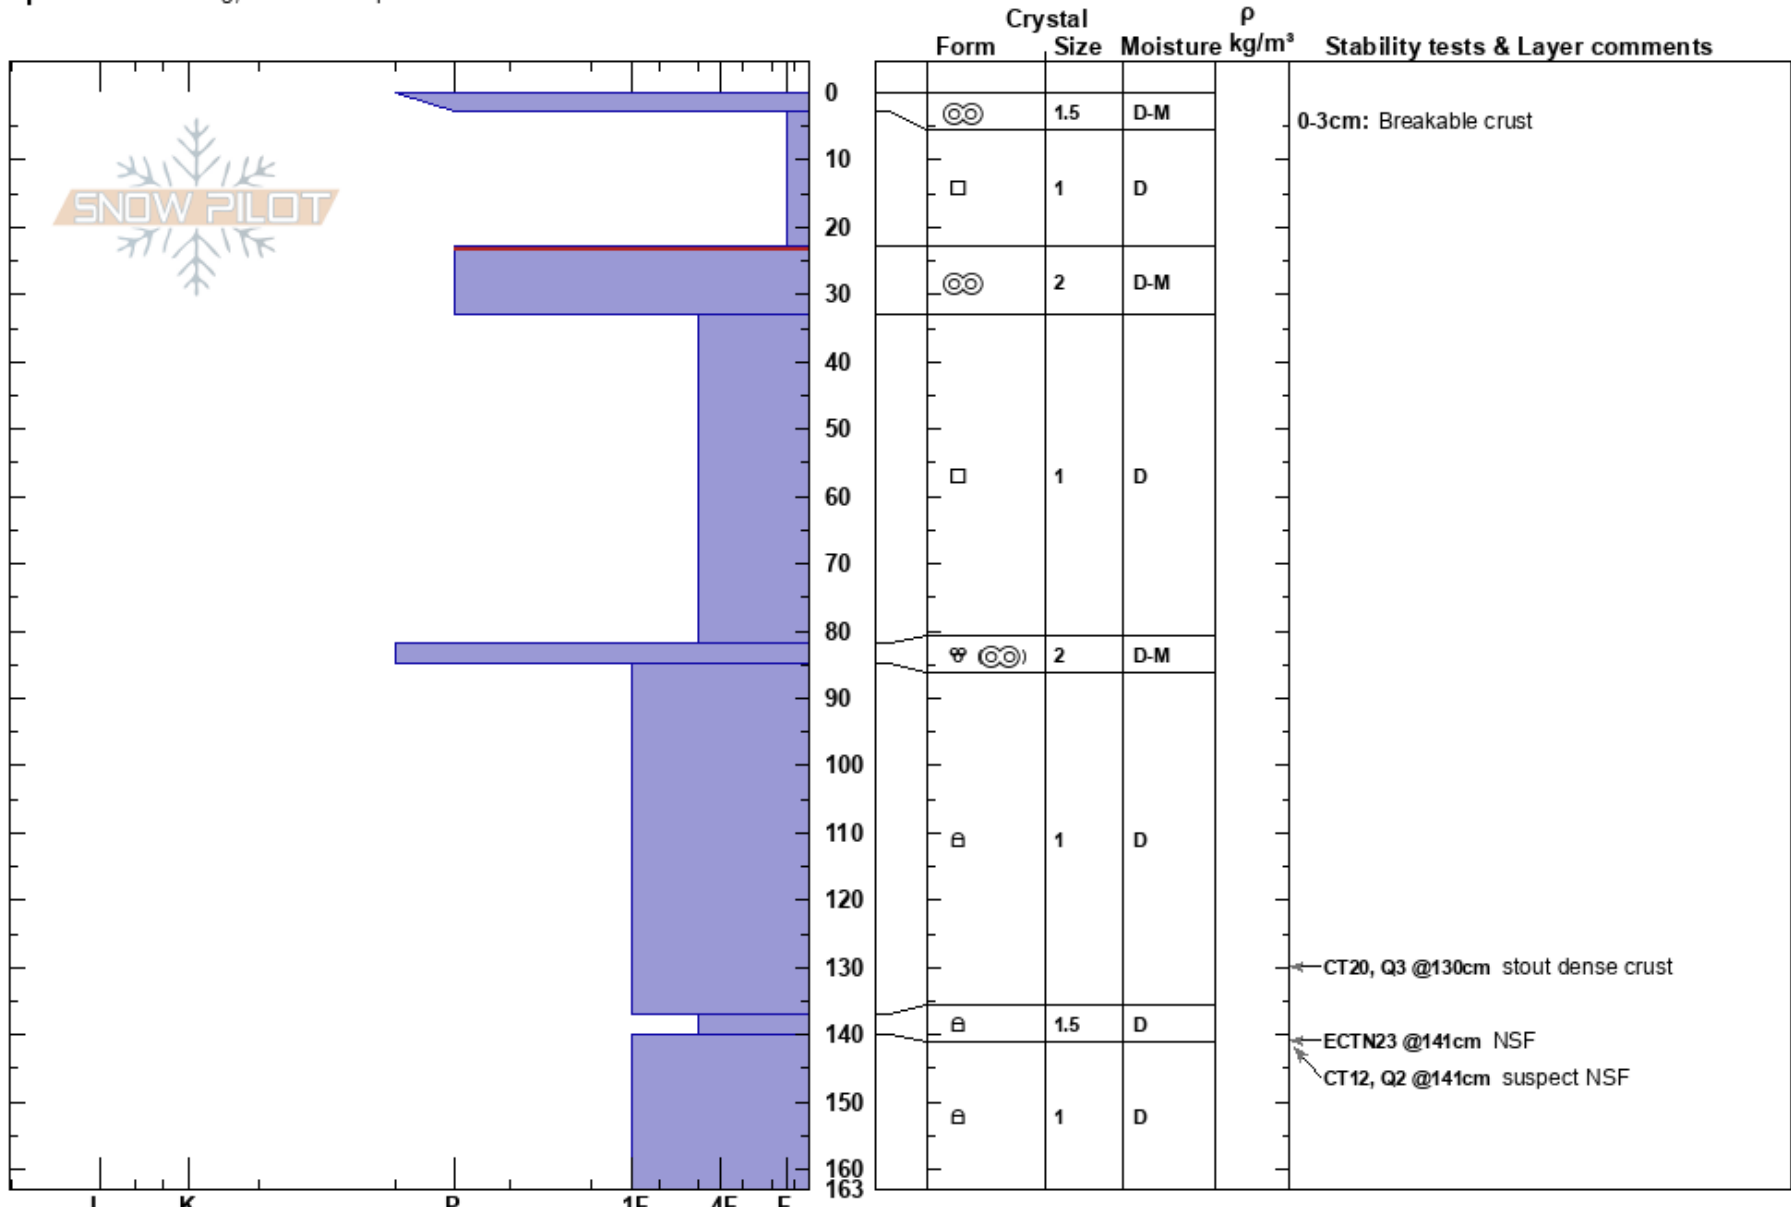

Lower KB Ridge
 Teton Range
 WY
 Elevation: 7900 ft
 Aspect: 129°
 Specifics: Cracking; We skied slope

Taylor Bones
 02/01/2017 - 10:30am
 Co-ord: 43.48737N, -110.94509W
 Slope Angle: 42°
 Wind Loading: yes

Stability: HS: 163
 Air Temperature: -4°C PF: 20
 Sky Cover: OVC
 Precipitation: GR
 Wind: SW Strong
 Layer Notes:
 0-3cm: Breakable crust
 23-33cm: Problematic layer

Notes: Fun-loving breakable crust on exposed similar slopes. Playing on wind drifts produce localized cracking with poor energy. Wind has stripped the skin track exposing interesting pee sculptures guiding the way.