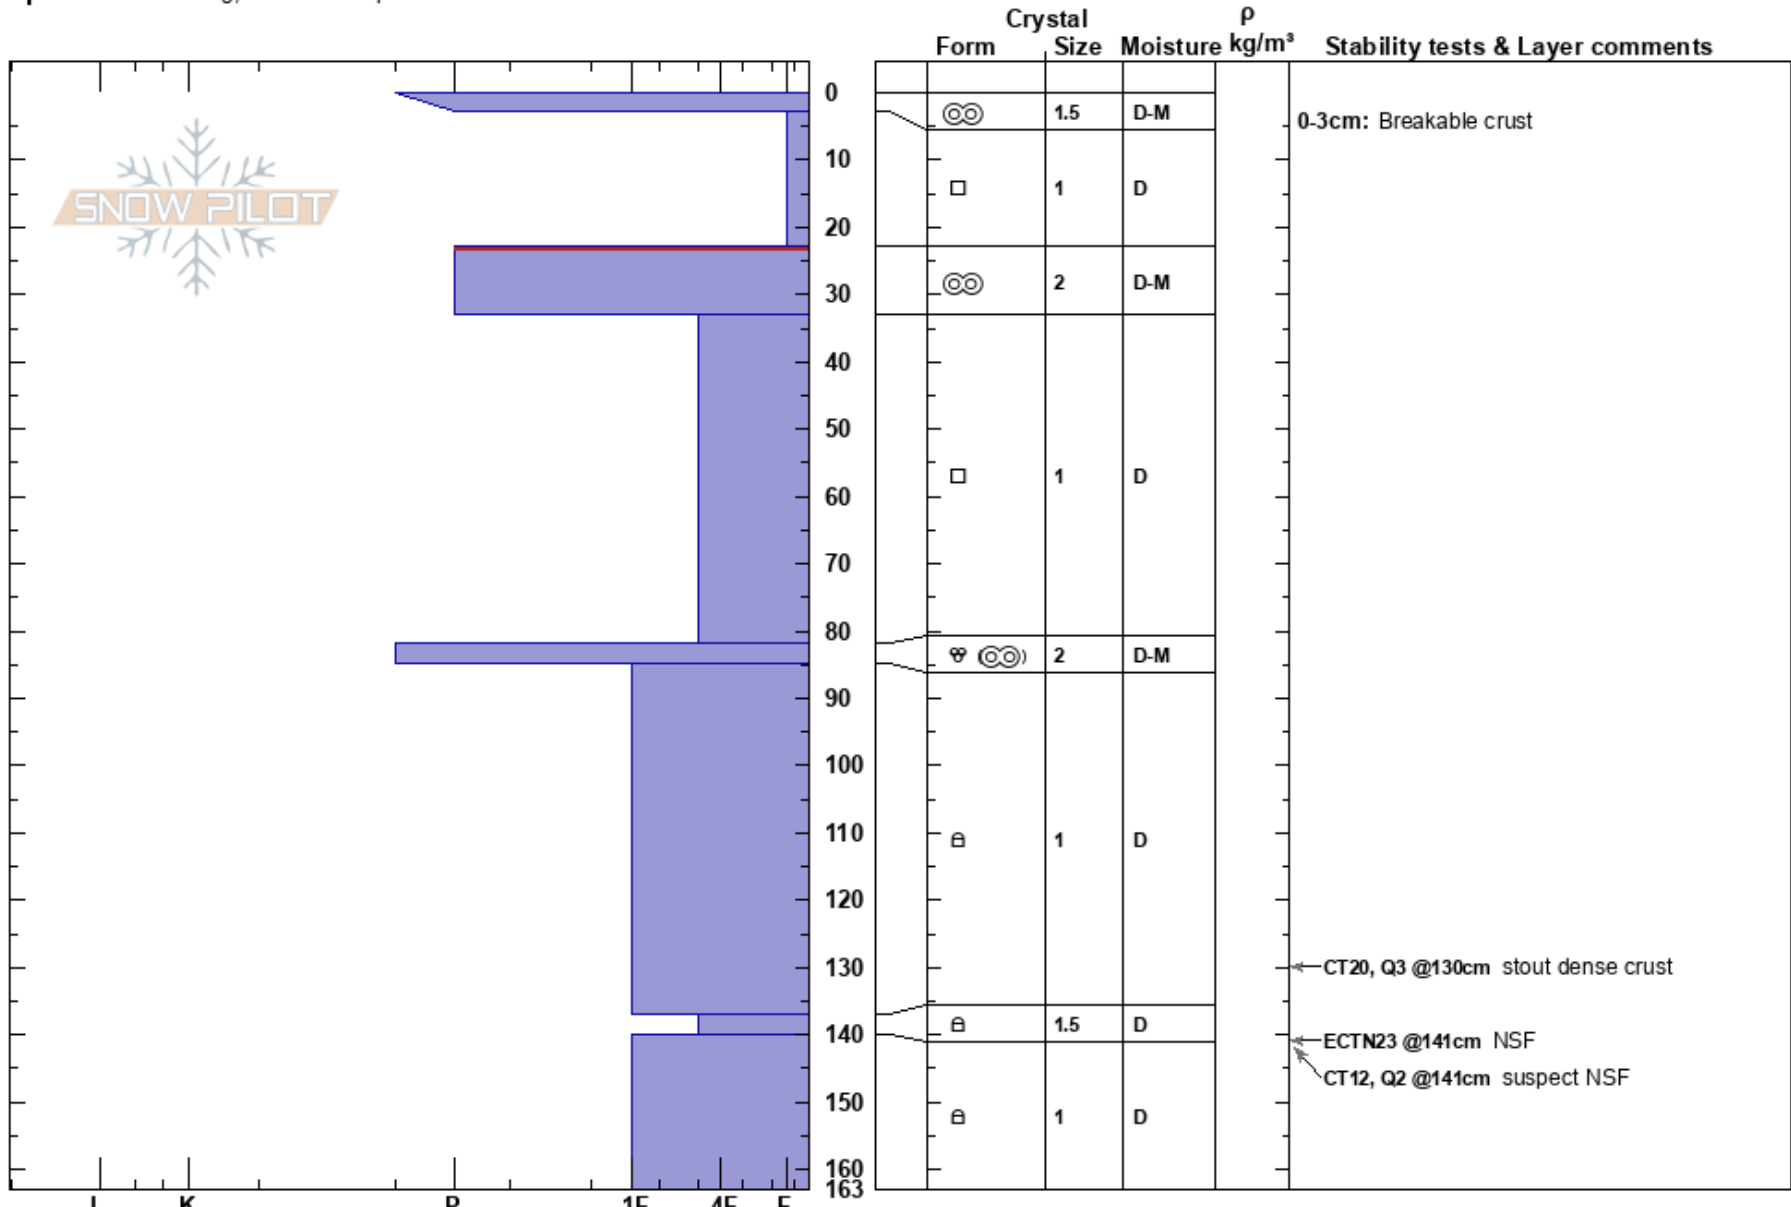

Lower KB Ridge  
 Teton Range  
 WY  
 Elevation: 7900 ft  
 Aspect: 129°  
 Specifics: Cracking; We skied slope

Taylor Bones  
 02/01/2017 - 10:30am  
 Co-ord: 43.48737N, -110.94509W  
 Slope Angle: 42°  
 Wind Loading: yes

Stability: HS: 163  
 Air Temperature: -4°C PF: 20  
 Sky Cover: OVC  
 Precipitation: GR  
 Wind: SW Strong  
 Layer Notes:  
 0-3cm: Breakable crust  
 23-33cm: Problematic layer

**Notes:** Fun-loving breakable crust on exposed similar slopes. Playing on wind drifts produce localized cracking with poor energy. Wind has stripped the skin track exposing interesting pee sculptures guiding the way.