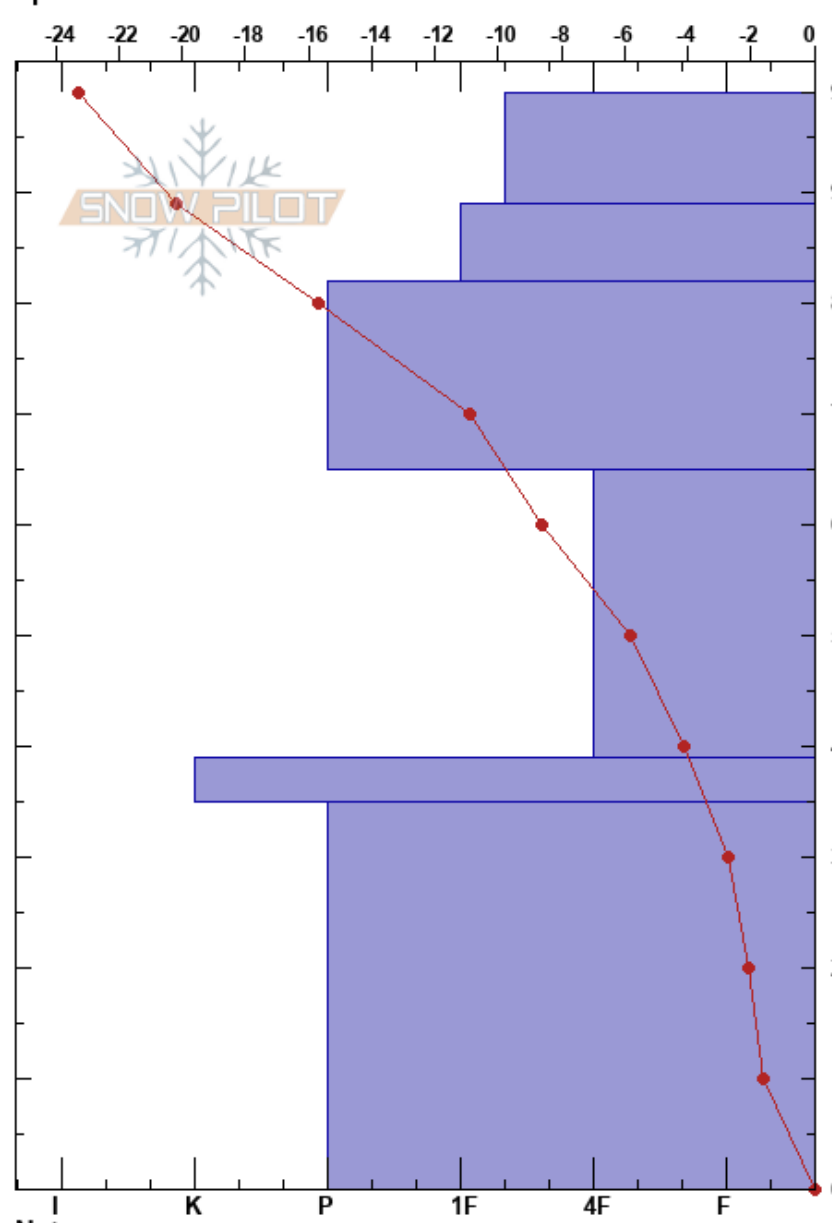

Delirium Meadow Weekly
 Canadian Rockies
 AB
 Elevation: 2200 m
 Aspect: N
 Specifics:

Mike Smallwood
 01/02/2017 - 09:45
 Co-ord: 11U 586300W 5659700N
 Slope Angle:
 Wind Loading:

Stability:
 Air Temperature: -23.2°C PF: 60 65-39cm: Problematic layer
 Sky Cover: SCT
 Precipitation: NO
 Wind:

| Form | Crystal | | Moisture | ρ kg/m ³ | Stability tests & Layer comments |
|-------|---------|--|----------|-----------------------------|----------------------------------|
| | Size | | | | |
| ☒ | 0.5 | | D | 180 | |
| ☐ | 1 | | D | 220 | |
| | | | | 240 | ← ECTN27 @82cm 20170117FC |
| ☐ | 2 | | D | | |
| | | | | 220 | |
| ☐ (^) | 2-3 | | D | | ← CT17, SC @49cm |
| ☉☉ | | | D | | |
| | | | | 310 | |
| ^ (⊗) | 3 | | D | | |