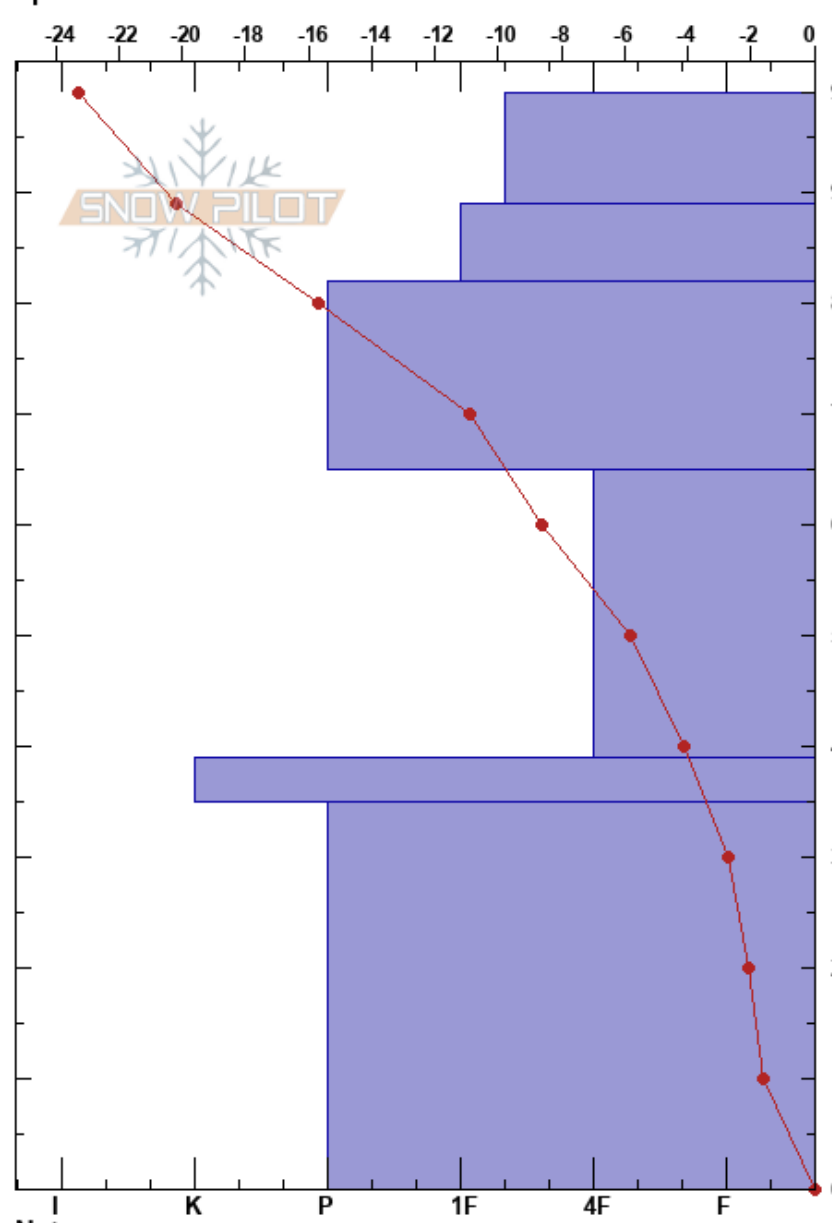

Delirium Meadow Weekly
 Canadian Rockies
 AB
 Elevation: 2200 m
 Aspect: N
 Specifics:

Mike Smallwood
 01/02/2017 - 09:45
 Co-ord: 11U 586300W 5659700N
 Slope Angle:
 Wind Loading:

Stability:
 Air Temperature: -23.2°C PF: 60 65-39cm: Problematic layer
 Sky Cover: SCT
 Precipitation: NO
 Wind:

Form	Crystal		Moisture	ρ kg/m ³	Stability tests & Layer comments
	Size				
☒	0.5		D	180	
☐	1		D	220	
				240	← ECTN27 @82cm 20170117FC
☐	2		D		
				220	
☐ (^)	2-3		D		← CT17, SC @49cm
☉☉			D		
				310	
^ (⊗)	3		D		