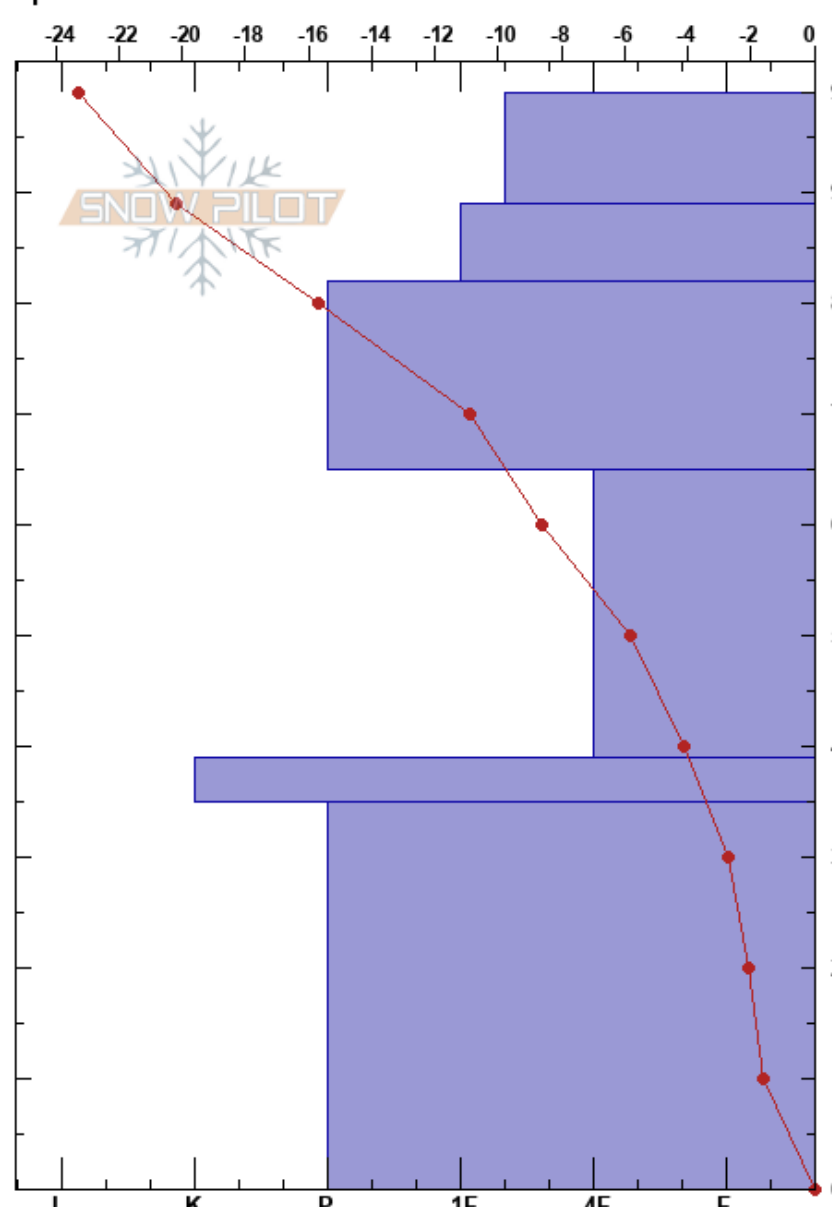

Delirium Meadow Weekly
 Canadian Rockies
 AB
 Elevation: 2200 m
 Aspect: N
 Specifics:

Mike Smallwood
 01/02/2017 - 09:45
 Co-ord: 11U 586300W 5659700N
 Slope Angle:
 Wind Loading:

Stability:
 Air Temperature: -23.2°C PF: 60 65-39cm: Problematic layer
 Sky Cover: SCT
 Precipitation: NO
 Wind:

Form	Crystal		Moisture	ρ kg/m ³	Stability tests & Layer comments
	Size				
☒	0.5		D	180	
☐	1		D	220	
				240	← ECTN27 @82cm 20170117FC
☐	2		D		
				220	
☐ (^)	2-3		D		← CT17, SC @49cm
☉☉			D		
				310	
^ (⊗)	3		D		