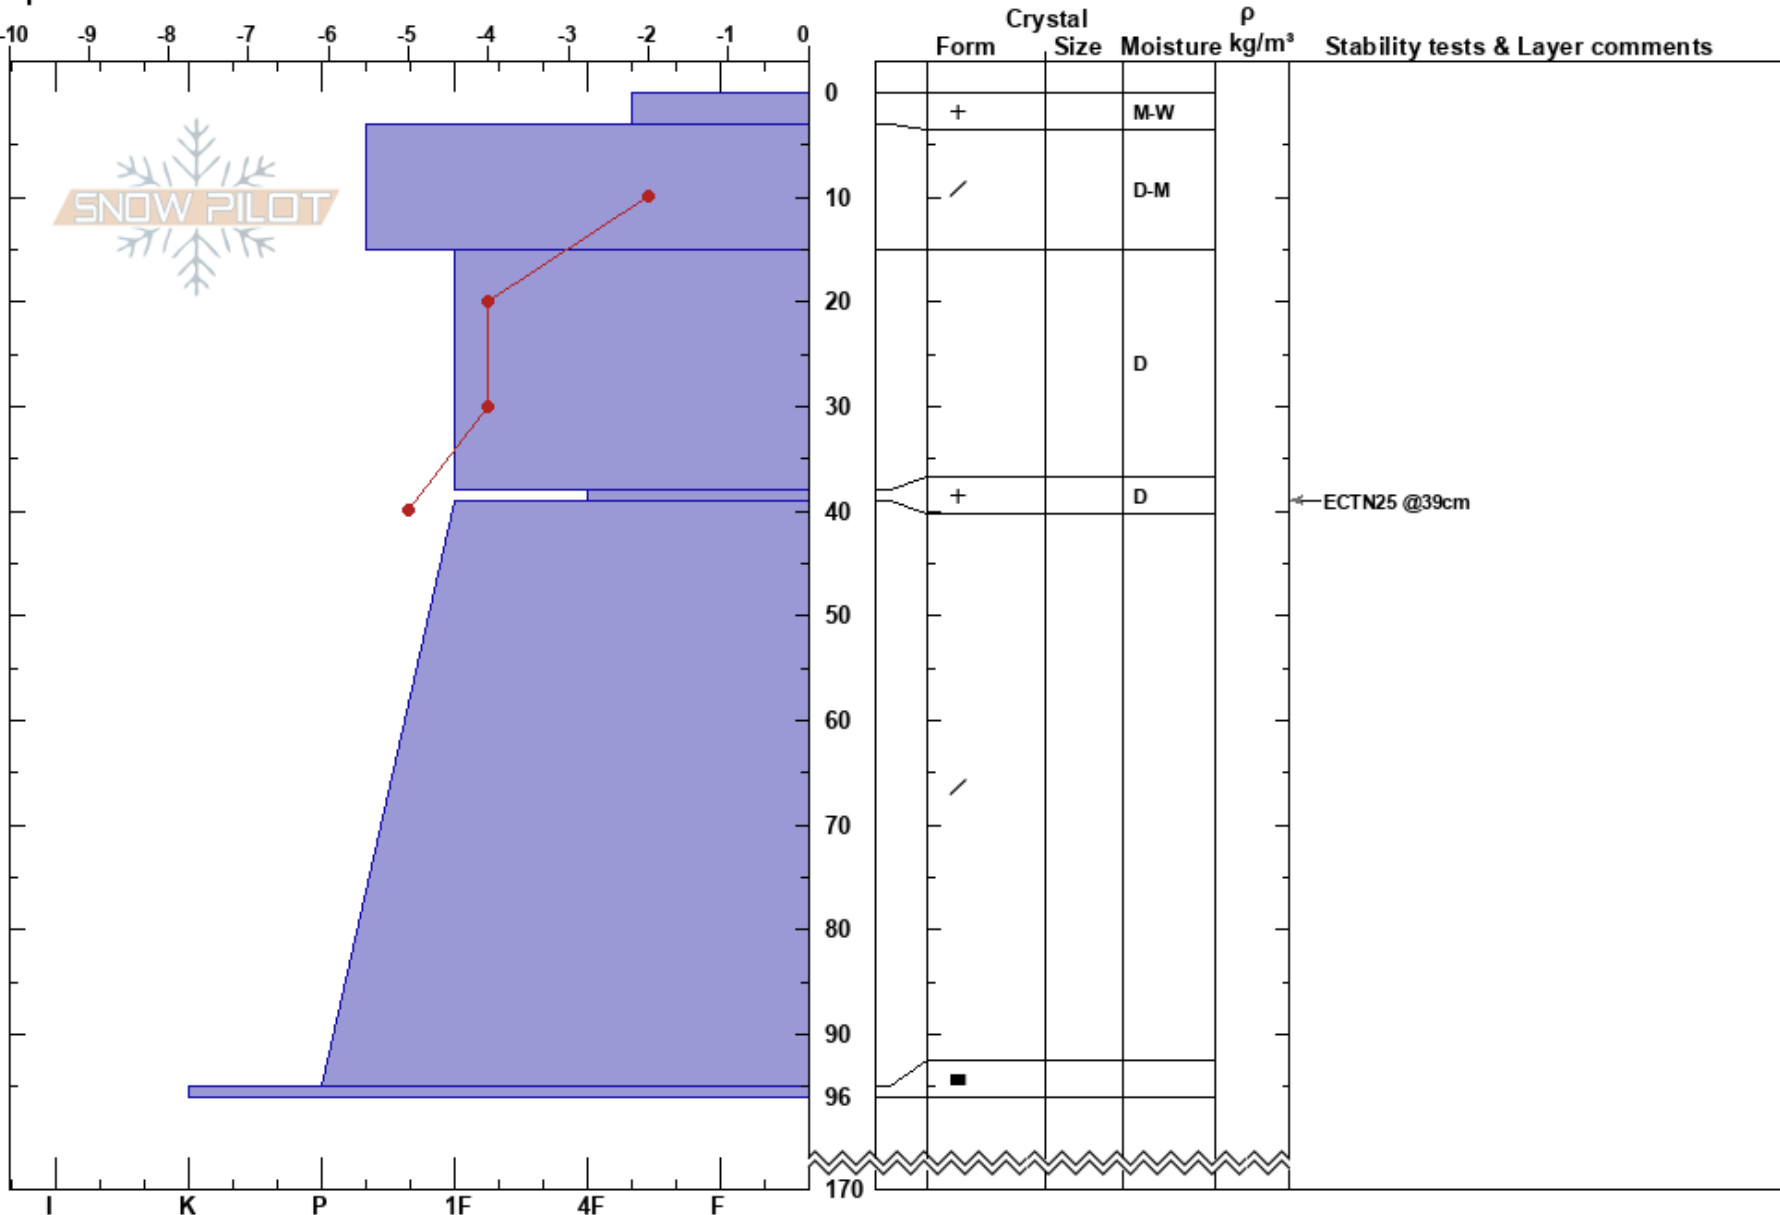

Satsfjället
 Satsfjället
 Sweden
 Elevation: 750 m
 Aspect: 96°
 Specifics:

Sven Olofsson
 28/03/2019 - 00:21
 Co-ord: 64.94405N, 15.26064E
 Slope Angle: 20°
 Wind Loading:

Stability:
 Air Temperature: 3°C
 Sky Cover: BKN
 Precipitation: RS
 Wind: W Strong

HS: 170
 PF: 6
 Layer Notes:

Notes: