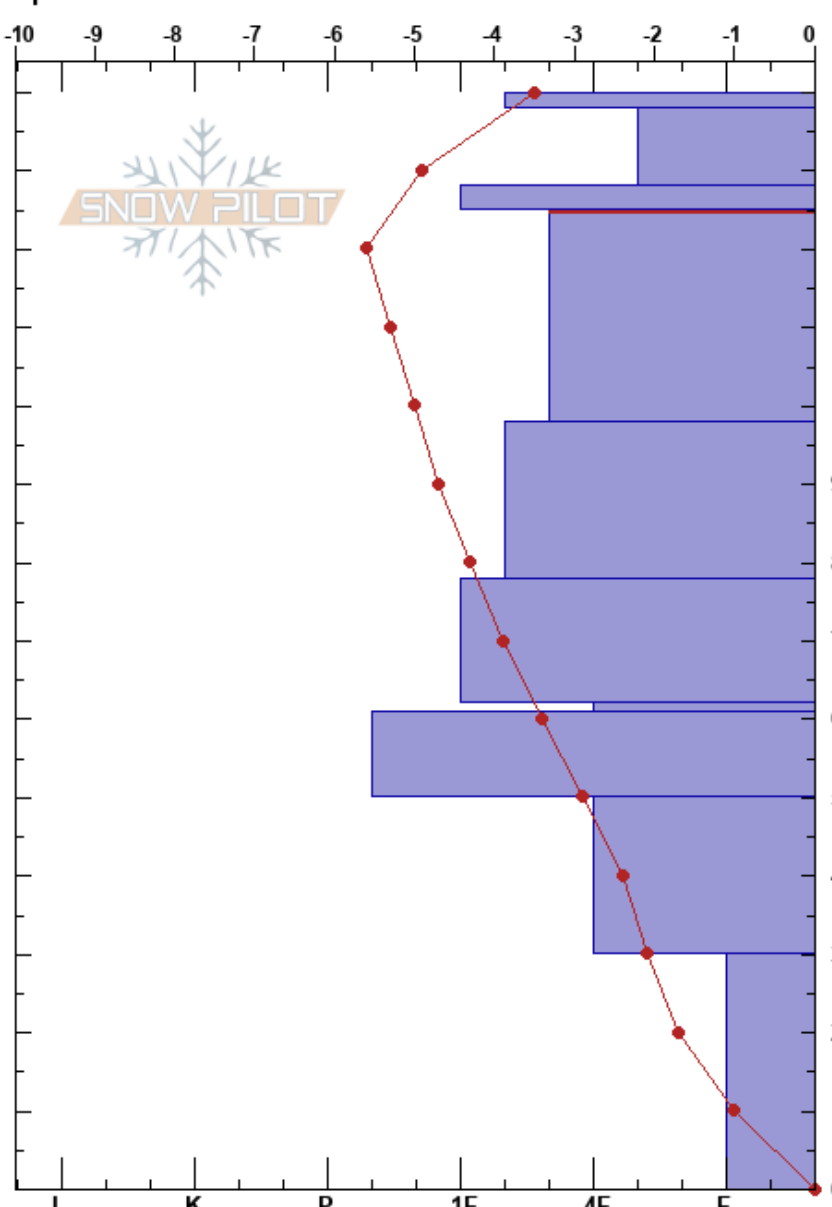

Shed 7 West SZ
 Lewis Range
 MT
 Elevation: 6352 ft
 Aspect: 73°
 Specifics:

BNSF Avalanche Safety
 01/30/2017 - 1:30pm
 Co-ord: 48.25291N, -113.49294W
 Slope Angle: 35°
 Wind Loading: yes

Stability:
 Air Temperature: -2.5°C
 Sky Cover: BKN
 Precipitation: NO
 Wind: SW Moderate

HS: 140
 125-98cm: Problematic layer
 62-61cm: Decomposing

Depth (cm)	Crystal		Moisture	ρ kg/m ³	Stability tests & Layer comments
	Form	Size			
140	•	0.3	D		
130	⊖	0.3	D		
128	⊙⊙		D		← ECTN3 @128cm ← CT15, Q2 @128cm ← ECTN18 @125cm
110	⊖	0.1	D		← ECTN20 @105cm
90	⊖	0.5	D		
70	⊖	0.3	D		
62	⊙⊙		D		← ECTN26 @62cm
61	•		D		62-61cm: Decomposing
50					← CT12 @50cm Column collapsed
40	⊖	1	D		
20	^	2	D		