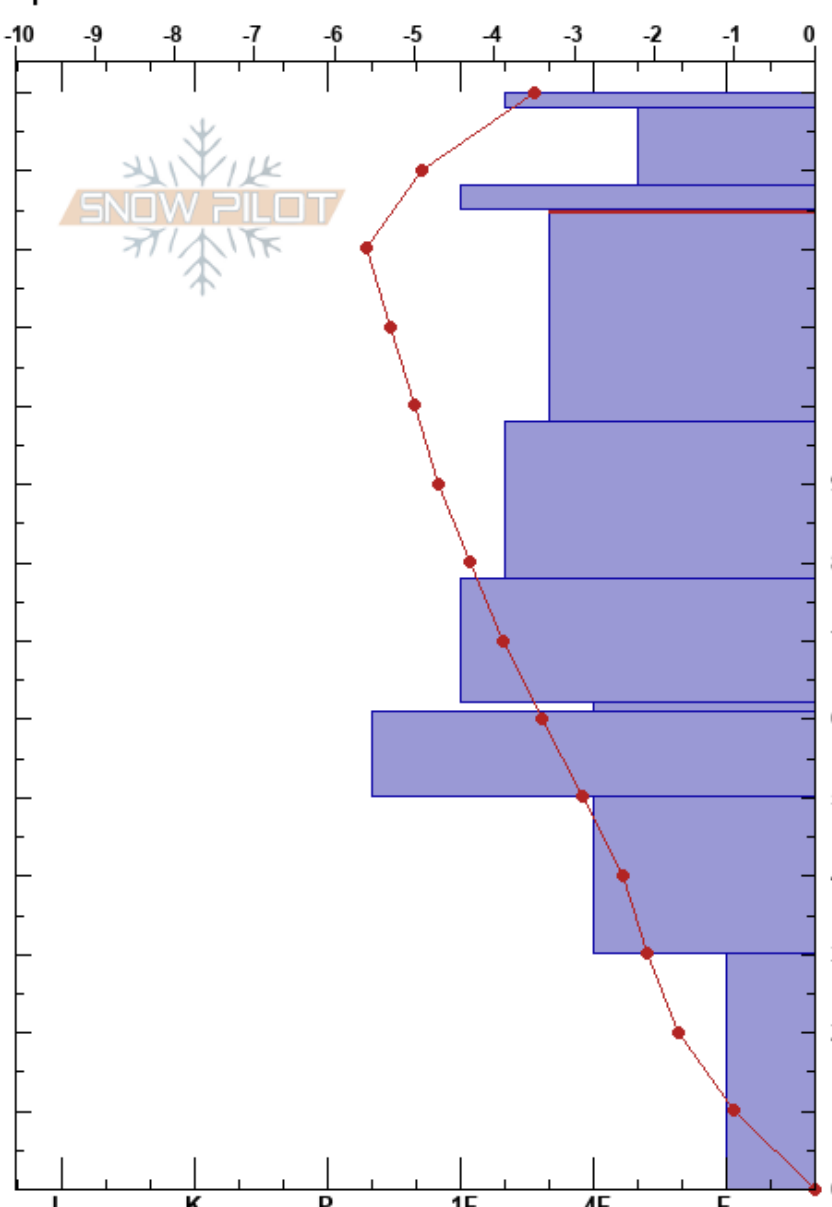

Shed 7 West SZ
 Lewis Range
 MT
 Elevation: 6352 ft
 Aspect: 73°
 Specifics:

BNSF Avalanche Safety
 01/30/2017 - 1:30pm
 Co-ord: 48.25291N, -113.49294W
 Slope Angle: 35°
 Wind Loading: yes

Stability:
 Air Temperature: -2.5°C
 Sky Cover: BKN
 Precipitation: NO
 Wind: SW Moderate

HS: 140
 125-98cm: Problematic layer
 62-61cm: Decomposing

Height (cm)	Crystal		Moisture	ρ kg/m ³	Stability tests & Layer comments
	Form	Size			
140	•	0.3	D		
130	⊖	0.3	D		
128	⊙⊙		D		← ECTN3 @128cm ← CT15, Q2 @128cm ← ECTN18 @125cm
110	⊖	0.1	D		← ECTN20 @105cm
90	⊖	0.5	D		
70	⊖	0.3	D		
62	⊙⊙		D		← ECTN26 @62cm
61	•		D		62-61cm: Decomposing
50					← CT12 @50cm Column collapsed
40	⊖	1	D		
20	^	2	D		