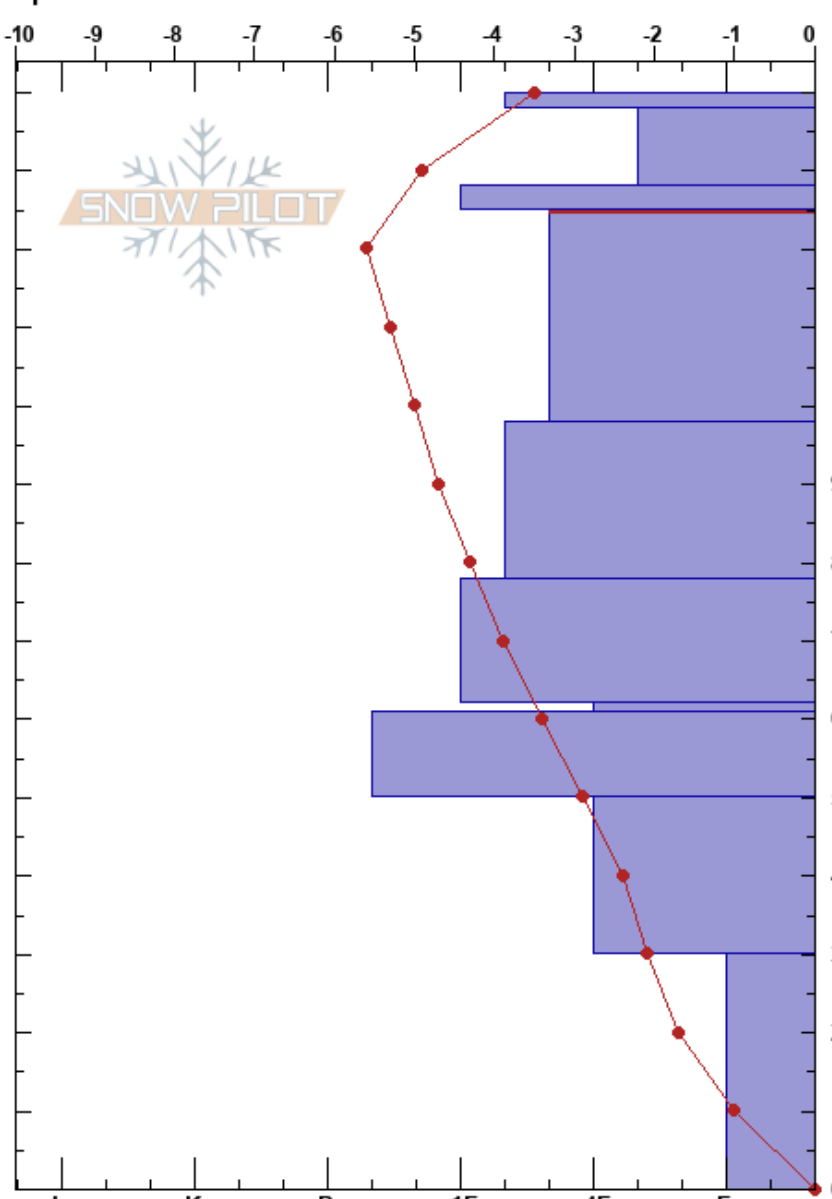

Shed 7 West SZ
 Lewis Range
 MT
 Elevation: 6352 ft
 Aspect: 73°
 Specifics:

BNSF Avalanche Safety
 01/30/2017 - 1:30pm
 Co-ord: 48.25291N, -113.49294W
 Slope Angle: 35°
 Wind Loading: yes

Stability:
 Air Temperature: -2.5°C
 Sky Cover: BKN
 Precipitation: NO
 Wind: SW Moderate

HS: 140
 125-98cm: Problematic layer
 62-61cm: Decomposing

Height (cm)	Crystal		Moisture	ρ kg/m ³	Stability tests & Layer comments
	Form	Size			
140	•	0.3	D		
130	⊖	0.3	D		
128	⊙⊙		D		← ECTN3 @128cm ← CT15, Q2 @128cm ← ECTN18 @125cm
110	⊖	0.1	D		← ECTN20 @105cm
90	⊖	0.5	D		
70	⊖	0.3	D		
62	⊙⊙		D		← ECTN26 @62cm
61	•		D		62-61cm: Decomposing
50					← CT12 @50cm Column collapsed
40	⊖	1	D		
20	^	2	D		