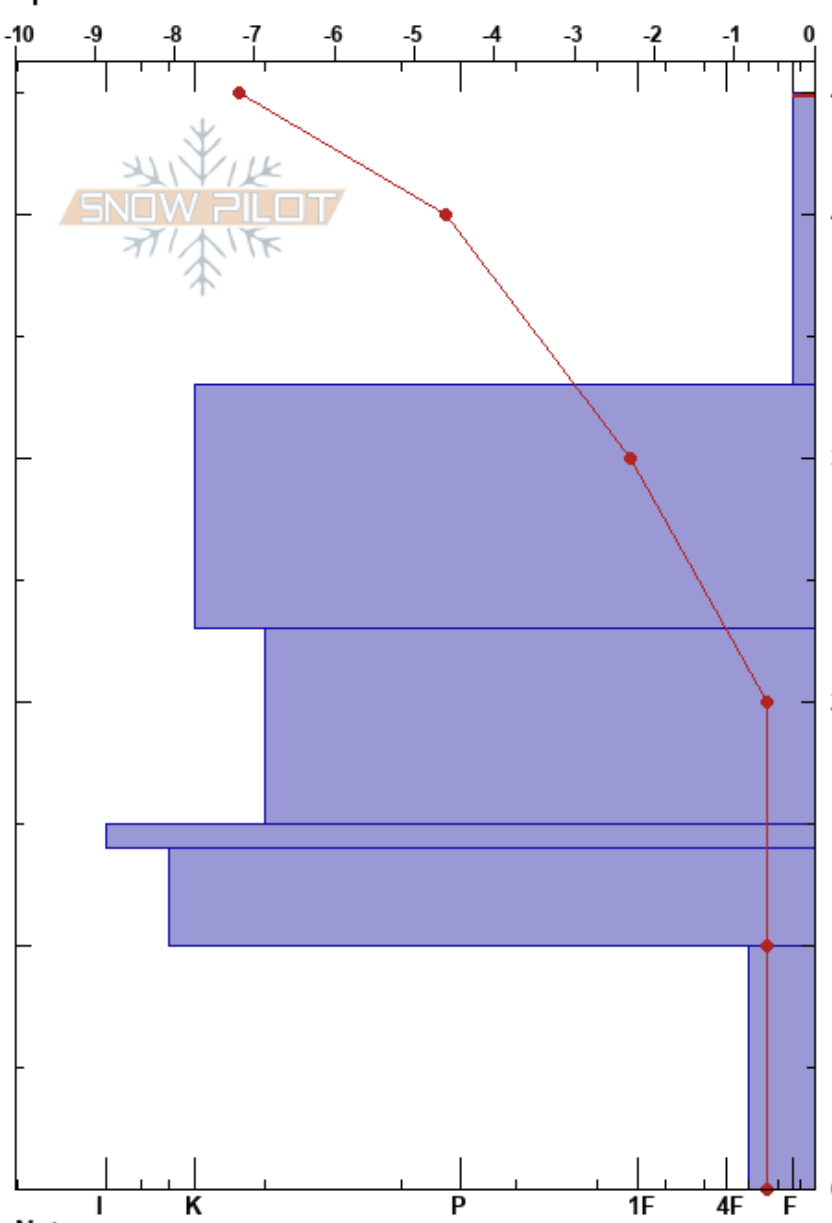

Steinskarfjellet low
 Kvaløya
 Norway
 Elevation: 230 m
 Aspect: N
 Specifics:

Paul Velsand
 01/02/2017 - 11:45
 Co-ord: 33W 639468E 7732280N
 Slope Angle: 5°
 Wind Loading: yes

Stability:
 Air Temperature: -5°C
 Sky Cover: OVC
 Precipitation: S-1
 Wind: S Moderate

HS:45
 PF: 13
 Layer Notes:
 45-33cm: Problematic layer
 10-0cm: Packing under compression

Form	Crystal		Moisture	ρ kg/m ³	Stability tests & Layer comments
	Size				
/	1.5		D	120	
⊙⊙	1.5		D		← ECTN19 @25cm ← ECTN21 @25cm
⊙⊙	2		D	310	
■					
⊙⊙	1.5		D		
○	5		M	400	10-0cm: Packing under compression