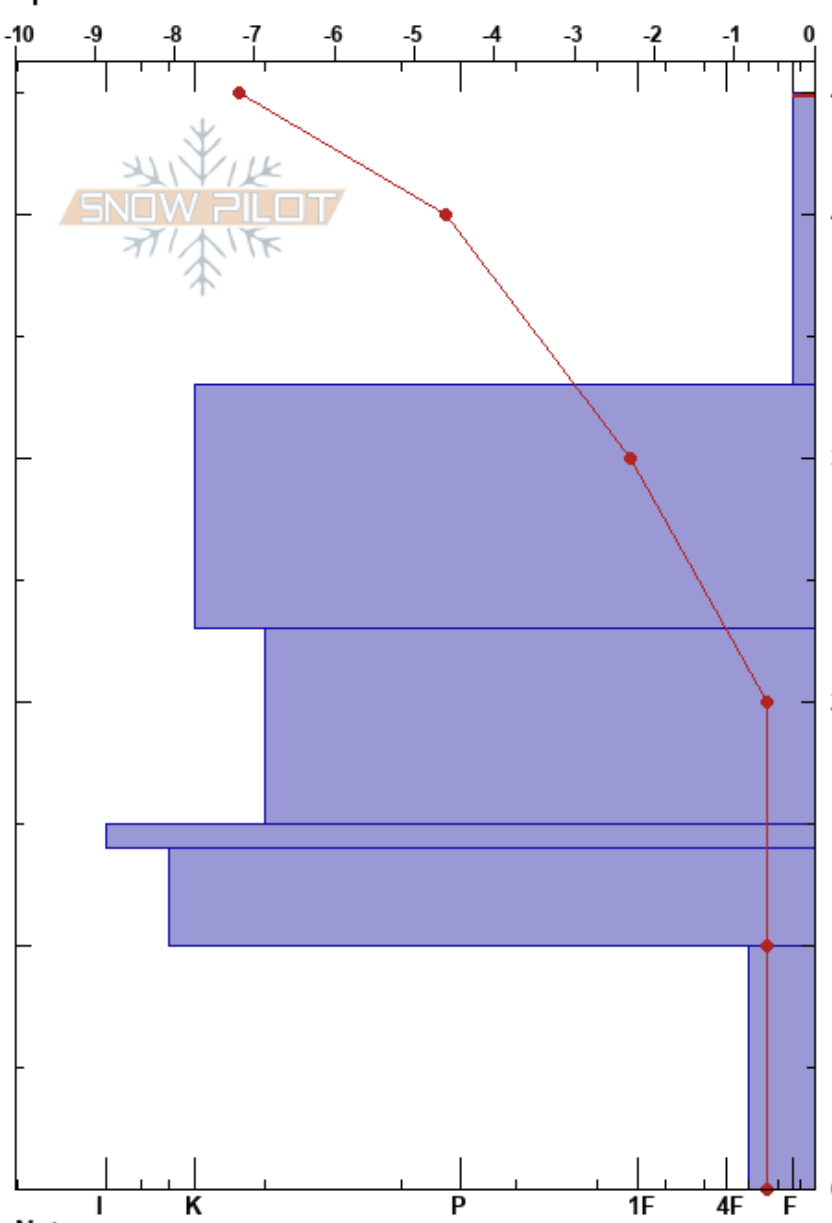

Steinskarfjellet low  
 Kvaløya  
 Norway  
 Elevation: 230 m  
 Aspect: N  
 Specifics:

Paul Velsand  
 01/02/2017 - 11:45  
 Co-ord: 33W 639468E 7732280N  
 Slope Angle: 5°  
 Wind Loading: yes

Stability:  
 Air Temperature: -5°C  
 Sky Cover: OVC  
 Precipitation: S-1  
 Wind: S Moderate

HS:45  
 PF: 13  
 45-33cm: Problematic layer  
 10-0cm: Packing under compression

Form	Crystal		Moisture	ρ kg/m³	Stability tests & Layer comments
	Size	Size			
/	1.5	D		120	
⊙⊙	1.5	D			← ECTN19 @25cm ← ECTN21 @25cm
⊙⊙	2	D		310	
■					
⊙⊙	1.5	D			
○	5	M		400	10-0cm: Packing under compression