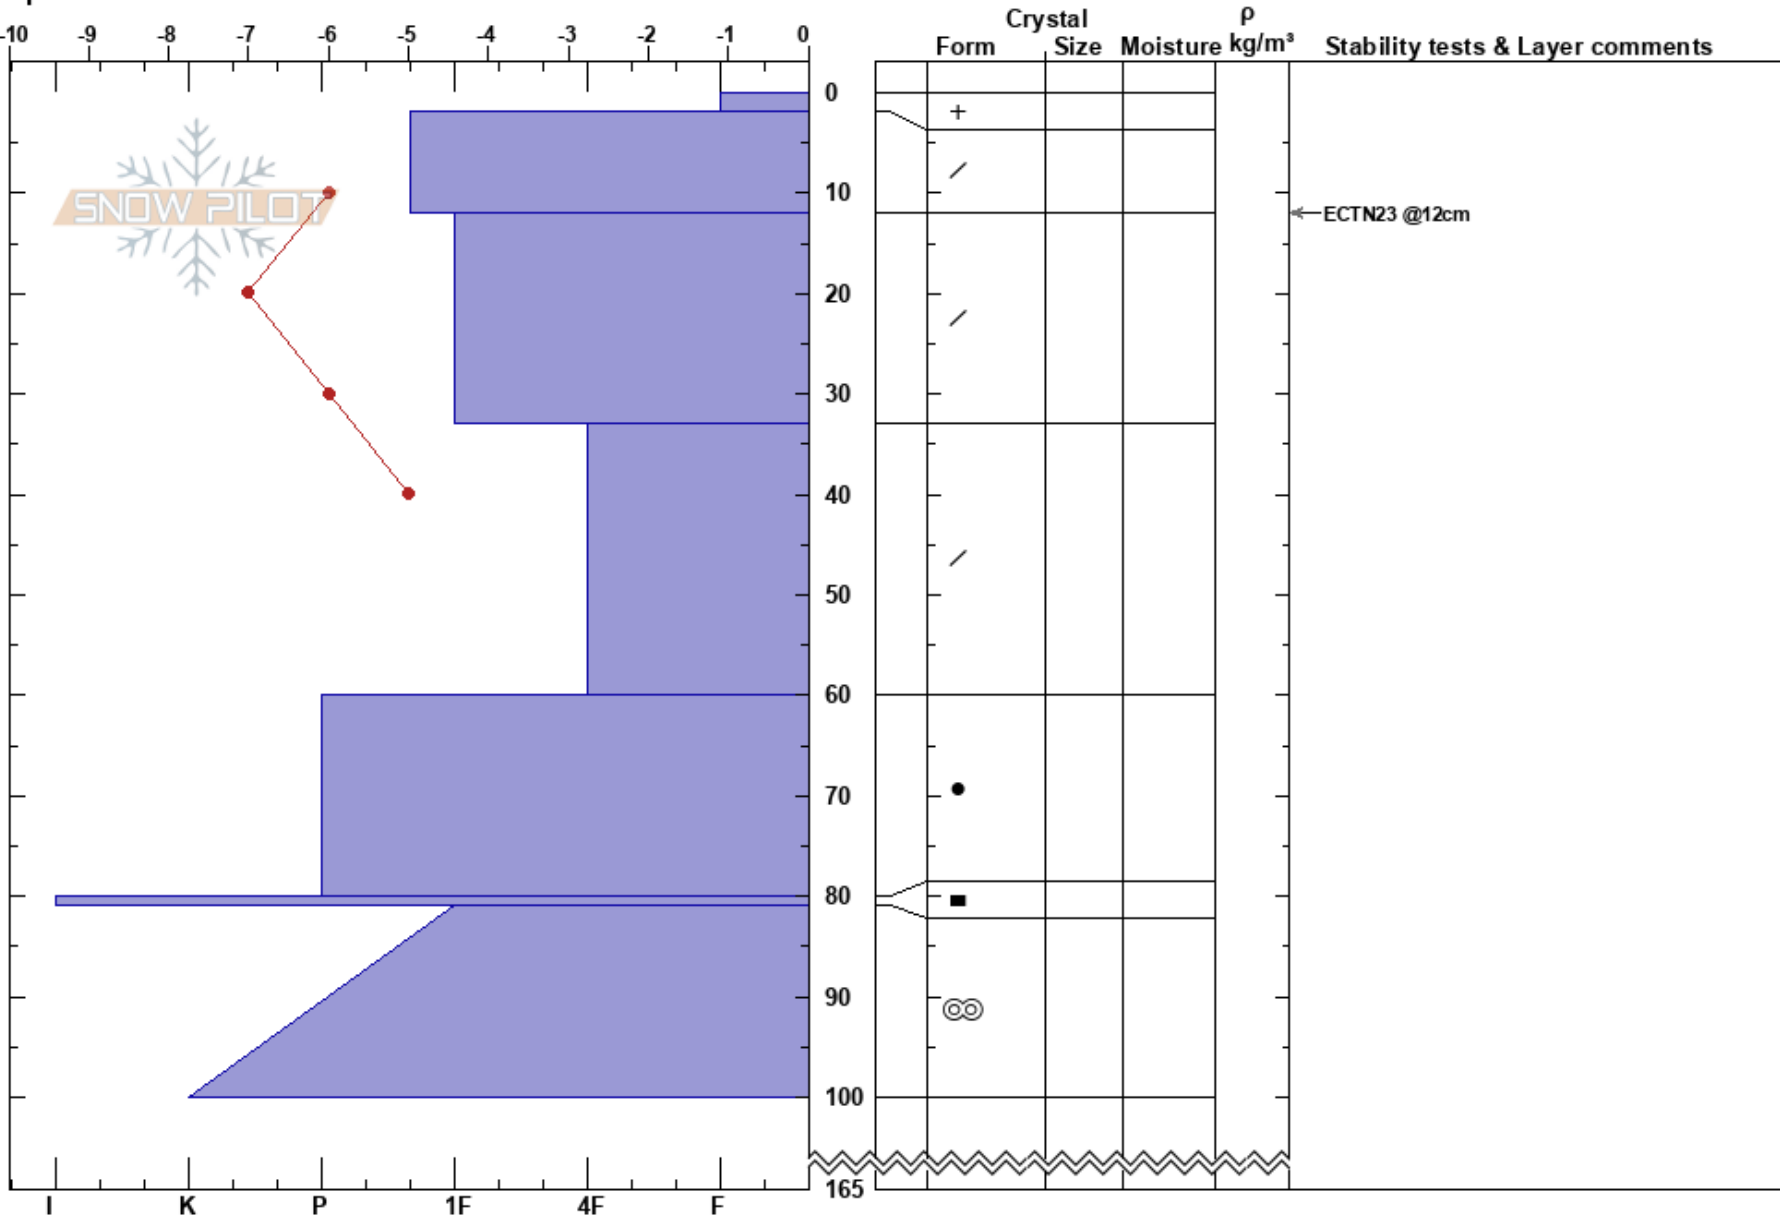

Klitvallen
 Gardfjället
 Sweden
 Elevation: 795 m
 Aspect: 135°
 Specifics:

Sven Olofsson
 26/03/2019 - 11:30
 Co-ord: 65.28434N, 15.85992E
 Slope Angle: 21°
 Wind Loading:

Stability:
 Air Temperature: -4°C
 Sky Cover: CLR
 Precipitation: NO
 Wind: Calm

HS: 165

Layer Notes:

Notes: