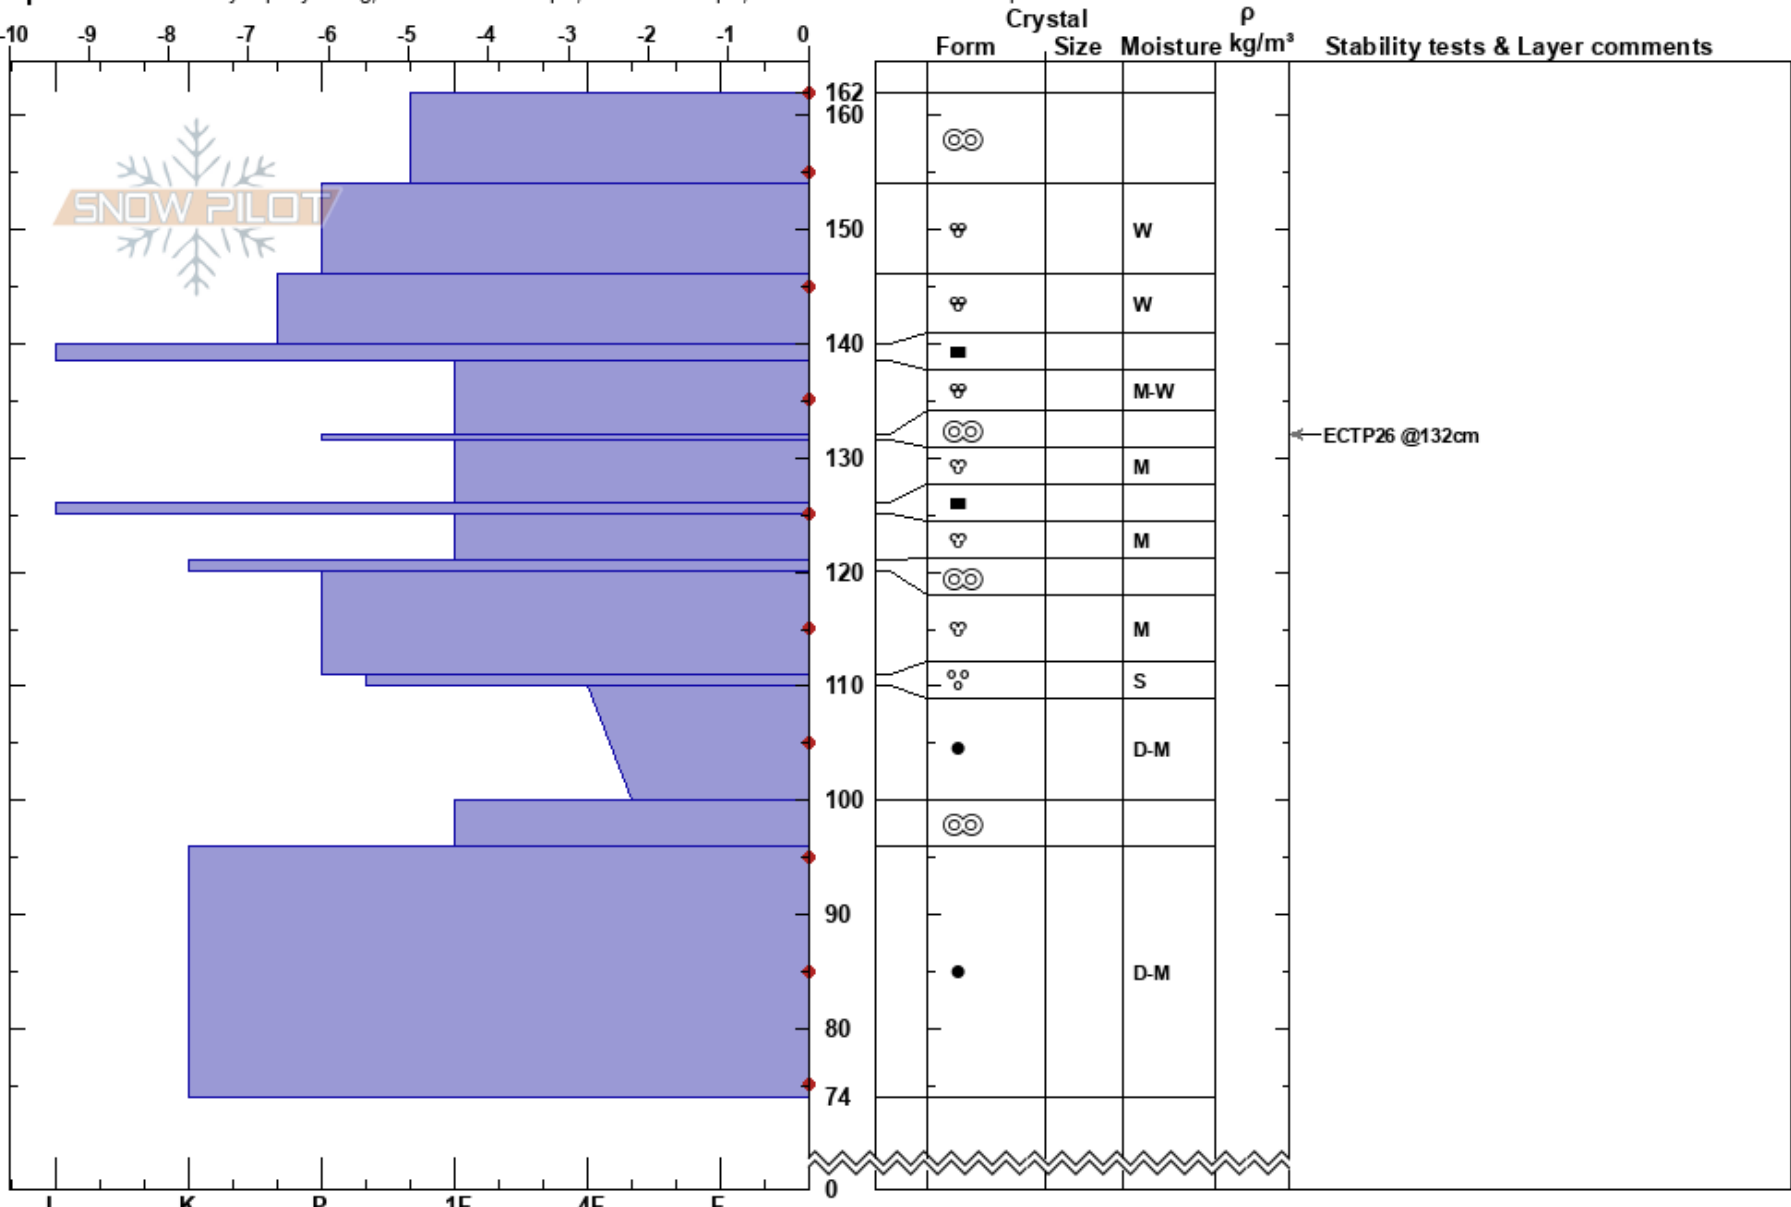

Lolo S Hwy Shots
 Bitterroot
 MT
 Elevation: 5500 ft
 Aspect: 108°

Logan King
 03/22/2019 - 10:45am
 Co-ord: 46.62356N, -114.58170W
 Slope Angle: 18°
 Wind Loading: no

Stability: Good
 Air Temperature: 5°C
 Sky Cover: CLR
 Precipitation: NO
 Wind: SW Light Breeze

HS: 162
 PF: 8
 111-110cm: Problematic layer

Specifics: Instability rapidly rising; Ski tracks on slope; We skied slope; Snowmobile tracks on slope

Notes: